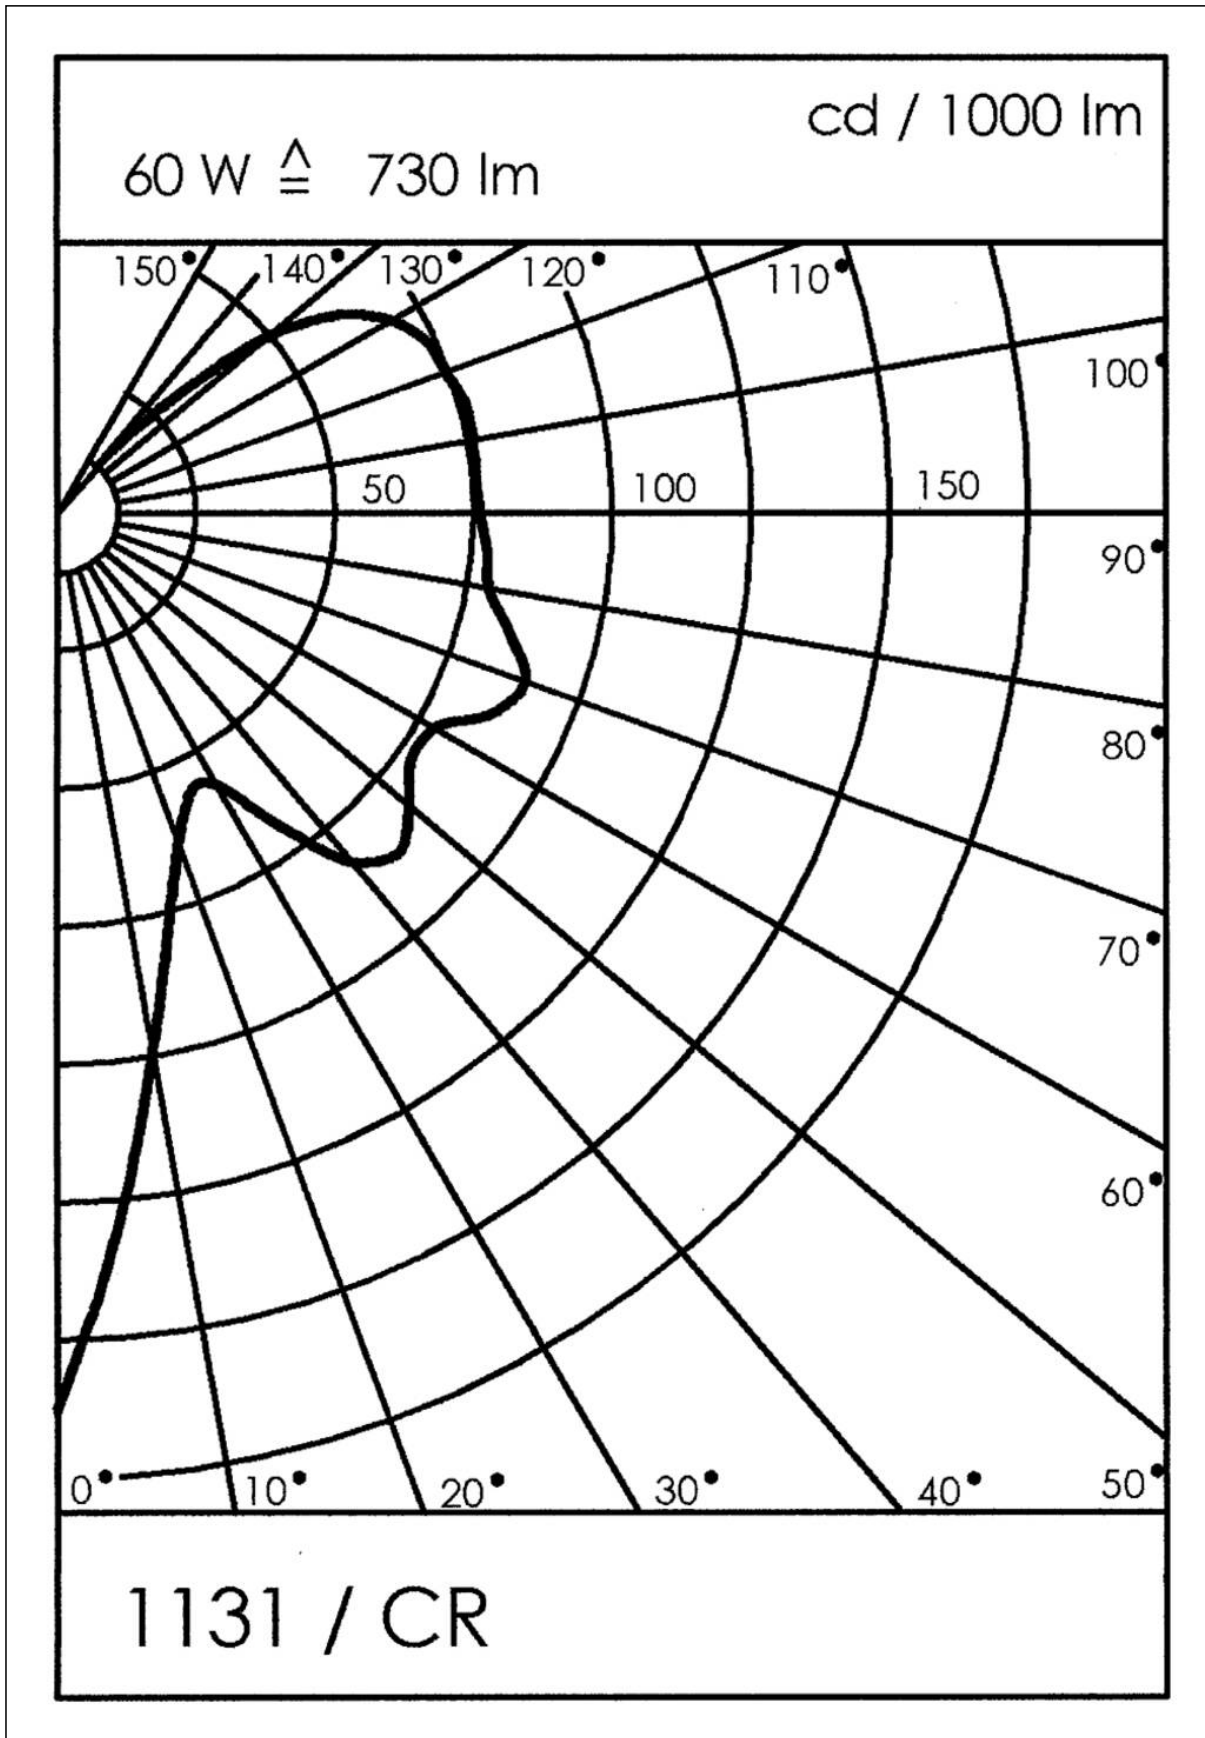

Your Contact:

WISKA Hoppmann GmbH

Kisdorfer Weg 28 · 24568 Kaltenkirchen · Germany

☎ +49-4191-508-0 · 📠 +49-4191-508-209

contact@wiska.de · www.wiska.com