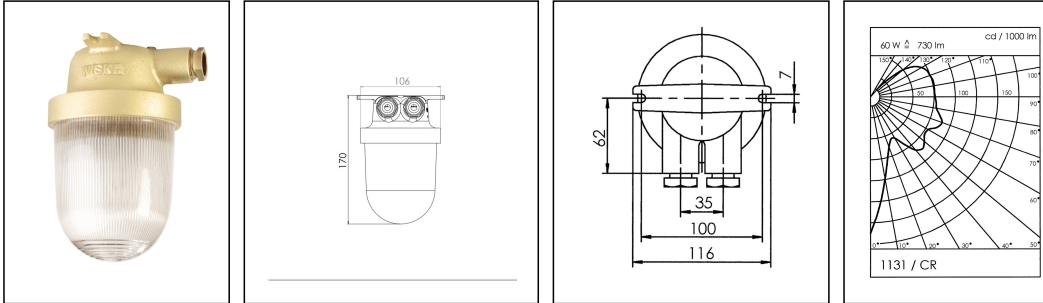

1131/2/CR/clear/mT/1975-2xZ14

HNA standard light max. 60W B22d, brass, cover clear with dropehole, IP56

Products may differ in size, colour and appearance to those shown. If you require further information or customisation, please contact us directly.

WISKA-Order no.	10014631
Type	1131/2/CR/clear/mT/1975-2xZ14
Material	Brass
Material globe/diffuser	Polycarbonate
Globe colour	Clear
Wattage	60 W
Voltage	230 V
Type of Voltage	AC
Protection class	IP56
Temp. range min	-25 °C
Temp. range max	45 °C
Lampholder	B22d
Number of lampholder	1 ST
Lightsource	variable (B22)
Lightsource incl.	No
Bulb shape	Rod shaped
Type of cable gland	M24x1,5 Z 14 / 12-14,5mm
Material cable gland	Brass
Using for cable gland	
Type of cable	armoured
Ø cable diameter min	12 mm
Ø cable diameter max	14,5 mm
Mounting	Upside down, Ceiling, Surface mounting
Equipment	with drope hole
External dimensions LxWxH	170x116mm