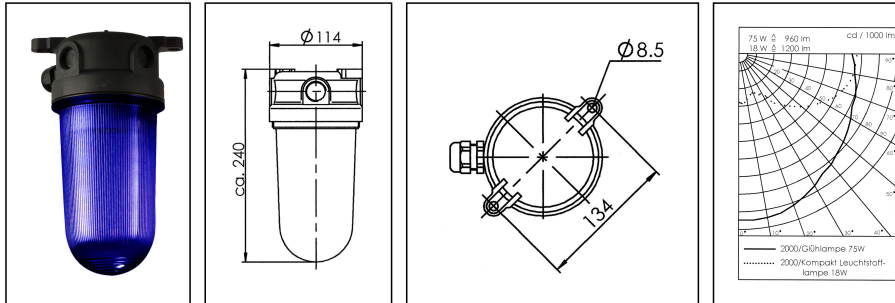

2000/B22/bu

Multi-purpose luminaire 2000 IP68, plastic, B22 max. 75W, Cover blue

Products may differ in size, colour and appearance to those shown. If you require further information or customisation, please contact us directly.

WISKA-Order no.	10015130
Type	2000/B22/bu
Material	PBT
Material globe/diffuser	Polycarbonate
Globe colour	Blue
Power[^]	1 x 75 W
Wattage	75 W
Voltage	230 V
Protection class	IP68 (2,0 bar 30min)
Temp. range min	-30 °C
Temp. range max	45 °C
Lampholder	B22d
Number of lampholder	1 ST
Lightsource	variable, Incandescent lamp
Lightsource incl.	No
Bulb shape	Rod shaped
Material cable gland	Polyamide
Type of cable gland	ESKV 20 PLUS / 7,5-14mm
Using for cable gland	
Ø cable diameter min	7,5 mm
Ø cable diameter max	14 mm
External dimensions LxWxH	134x240mm
Weight	0,56 kg
Approval	RMRS, DNV-GL
Colour	Black