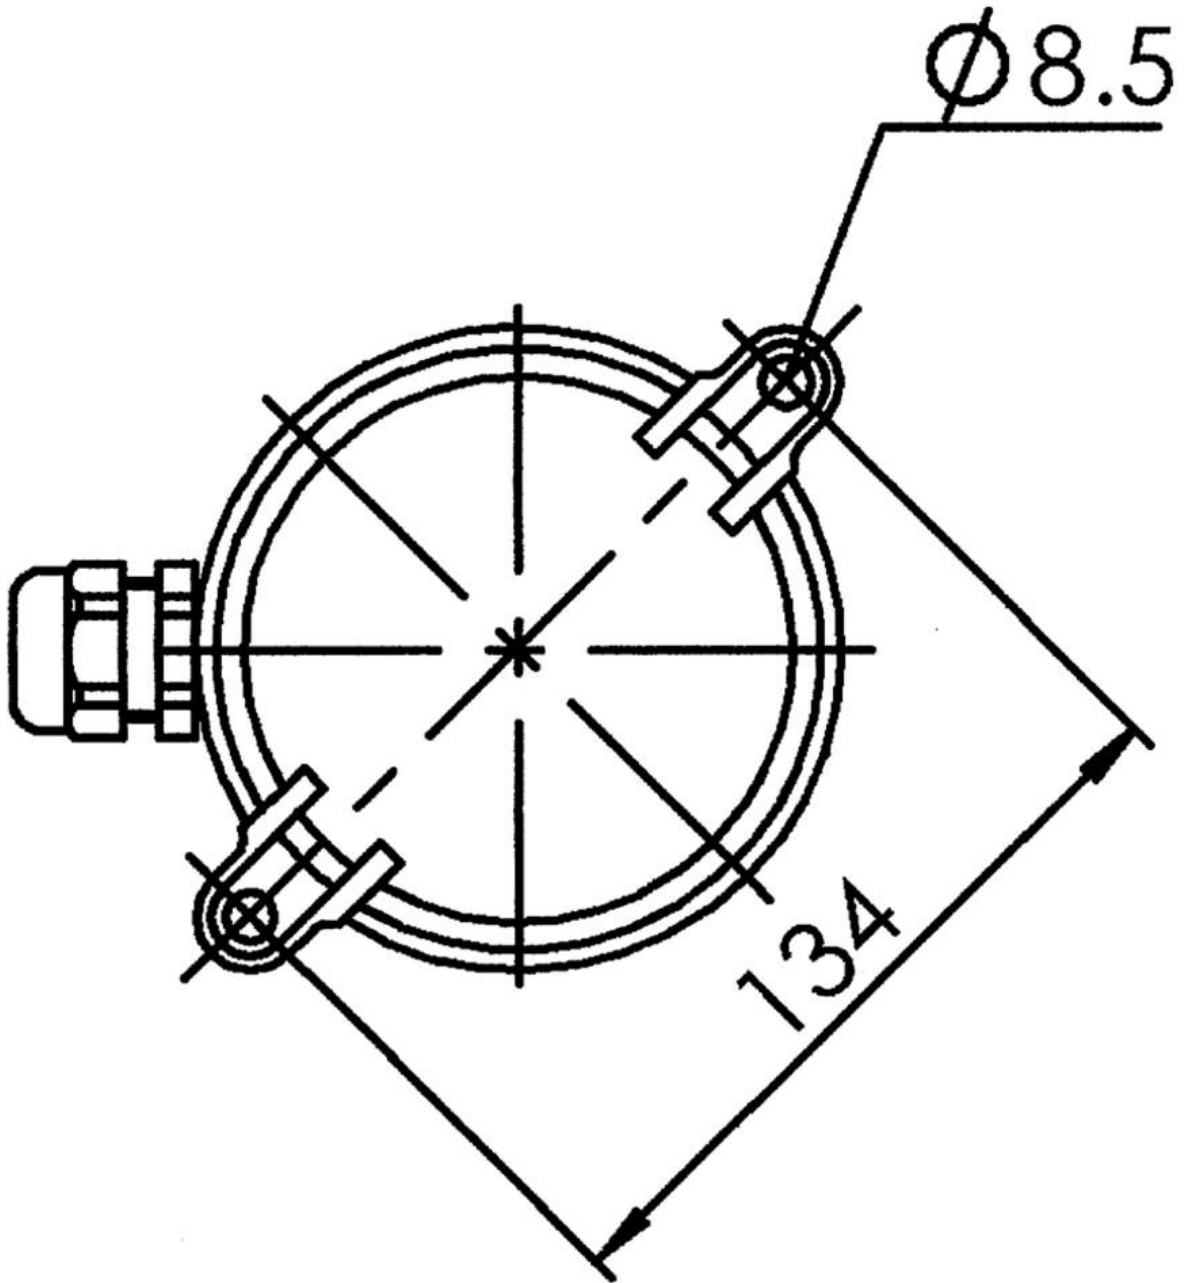

Your Contact:

WISKA Hoppmann GmbH

Kisdorfer Weg 28 · 24568 Kaltenkirchen · Germany

☎ +49-4191-508-0 · 📠 +49-4191-508-209

contact@wiska.de · www.wiska.com