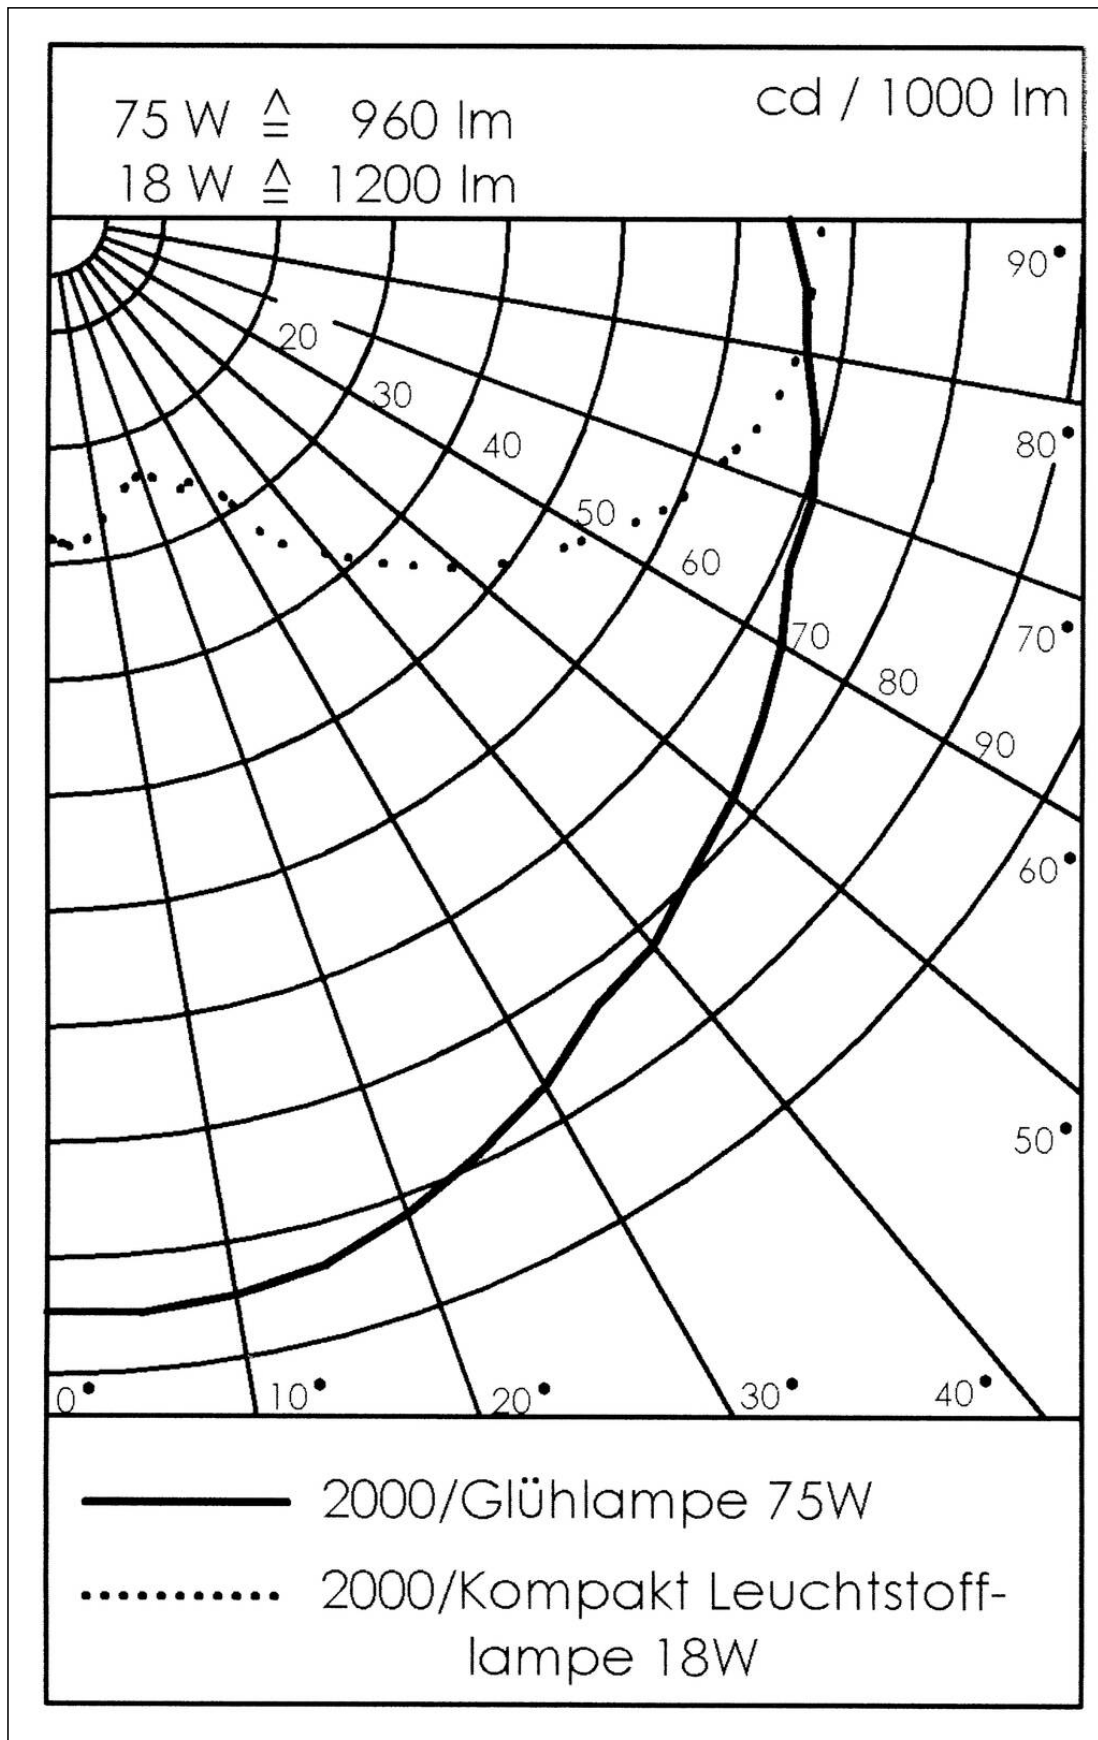

Your Contact:

WISKA Hoppmann GmbH

Kisdorfer Weg 28 · 24568 Kaltenkirchen · Germany

☎ +49-4191-508-0 · 📠 +49-4191-508-209

contact@wiska.de · www.wiska.com