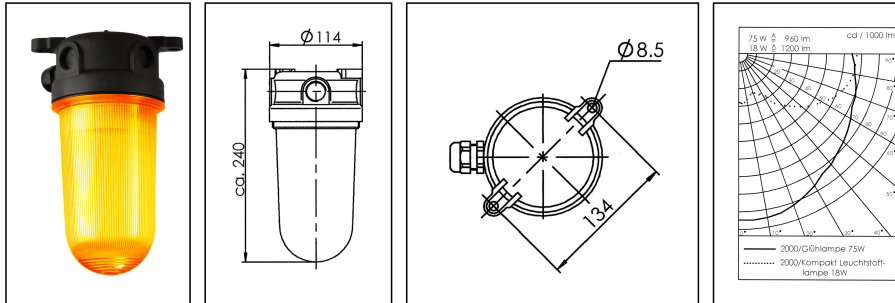

2000/B22/ye

Multi-purpose luminaire 2000 IP68, plastic, B22 max. 75W, Cover yellow

Products may differ in size, colour and appearance to those shown. If you require further information or customisation, please contact us directly.

WISKA-Order no.	10015140
Type	2000/B22/ye
Material	PBT
Material globe/diffuser	Polycarbonate
Globe colour	Yellow
Power[^]	1 x 75 W
Wattage	75 W
Voltage	230 V
Protection class	IP68 (2,0 bar 30min)
Temp. range min	-30 °C
Temp. range max	45 °C
Lampholder	B22d
Number of lampholder	1 ST
Lightsource	variable, Incandescent lamp
Lightsource incl.	No
Bulb shape	Rod shaped
Material cable gland	Polyamide
Type of cable gland	ESKV 20 PLUS / 7,5-14mm
Using for cable gland	
Ø cable diameter min	7,5 mm
Ø cable diameter max	14 mm
External dimensions LxWxH	134x240mm
Weight	0,58 kg
Approval	RMRS, DNV-GL
Colour	Black