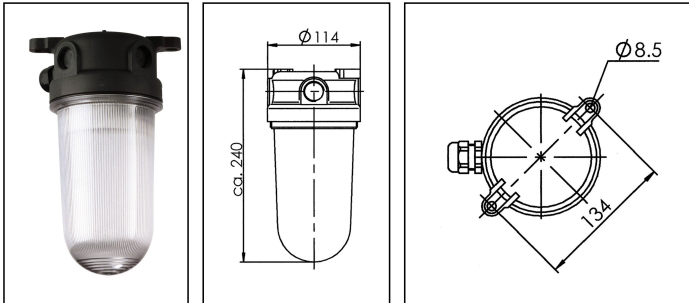

2000/G24-q-1/DC/clear

Multi-purpose luminaire 2000, IP68, plastic, G24-q1 13W 24V DC, Cover clear

Products may differ in size, colour and appearance to those shown. If you require further information or customisation, please contact us directly.

WISKA-Order no.	10015400
Type	2000/G24-q-1/DC/clear
Material	PBT
Material globe/diffuser	Polycarbonate
Globe colour	Clear
Power[^]	1 x 13 W
Wattage	13 W
Voltage	24 V
Voltage min. (V)	21 V
Voltage max. (V)	29 V
Type of Voltage	DC
Frequency	50/60 Hz
Protection class	IP68 (2,0 bar 30min)
Temp. range min	-25 °C
Temp. range max	45 °C
Lampholder	G24 q-1
Number of lampholder	1 ST
Lightsource	Fluorescent lamp
Lightsource incl.	No
Bulb shape	rod shaped
Power supply, electronic	Low voltage 24VDC
Material cable gland	Polyamide
Type of cable gland	ESKV 20 PLUS / 7,5-14mm
Using for cable gland	
Ø cable diameter min	7,5 mm

Your Contact:

WISKA Hoppmann GmbH

Kisdorfer Weg 28 · 24568 Kaltenkirchen · Germany

☎ +49-4191-508-0 · 📠 +49-4191-508-209

contact@wiska.de · www.wiska.com

Ø cable diameter max	14 mm
External dimensions LxWxH	134x240mm
Weight	0,7 kg
Colour	Black
Mounting	Ceiling, Upside down, Upside, Surface mounting
Equipment	4 threaded knockout entry M20
Tariff number	85318070

Equipment:

- Plastic: impact resistant, heat-and water resistant
- 4 threaded knockout entries M 20
- Separate terminal to loop the armour
- Electronic ballast for DC voltage 24V
- 2 cable glands ESKV 20 PLUS enclosed separately