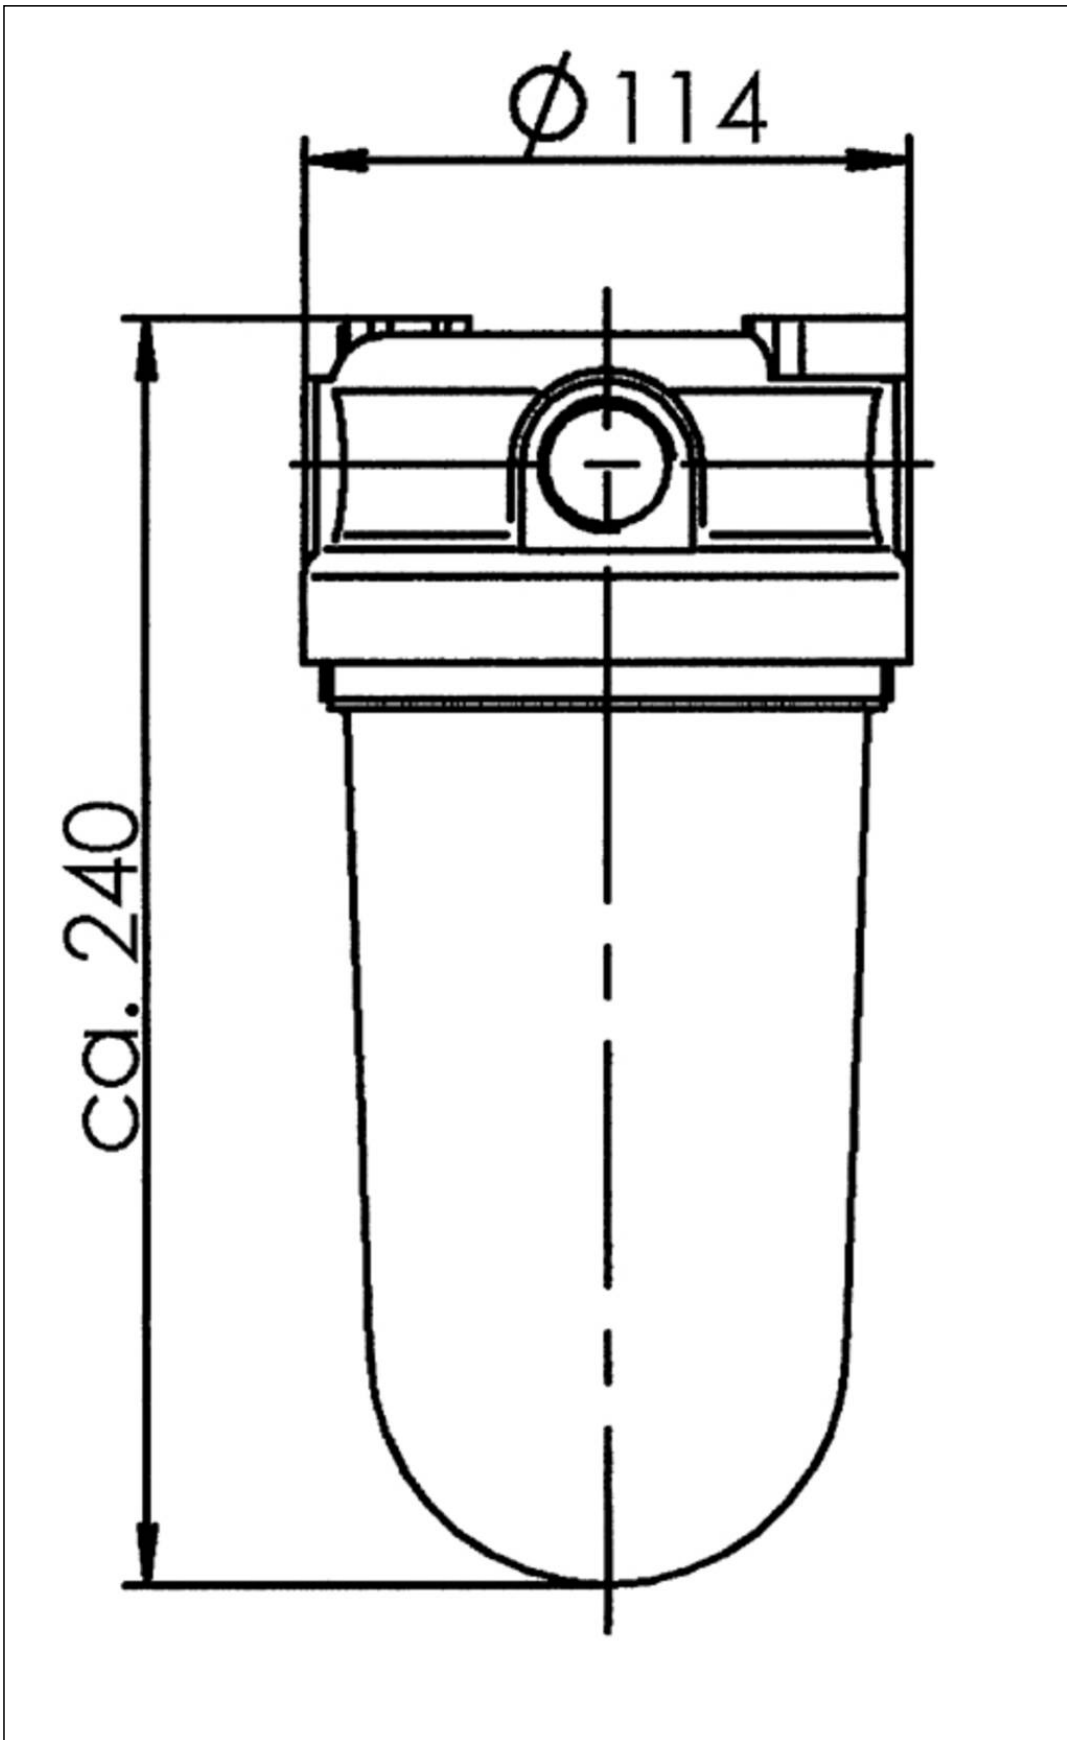

Your Contact:

WISKA Hoppmann GmbH

Kisdorfer Weg 28 · 24568 Kaltenkirchen · Germany

☎ +49-4191-508-0 · 📠 +49-4191-508-209

contact@wiska.de · www.wiska.com