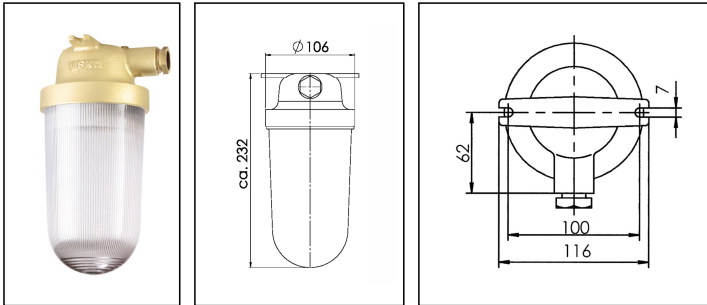

1131/CR/L/clear/oT/1975-1xZ14

HNA standard light max. 23W B22d, brass, cover clear without dropehole, IP56

Products may differ in size, colour and appearance to those shown. If you require further information or customisation, please contact us directly.

WISKA-Order no.	10015543
Type	1131/CR/L/clear/oT/1975-1xZ14
Material	Brass
Material globe/diffuser	Polycarbonate
Globe colour	Clear
Wattage	23 W
Voltage	230 V
Type of Voltage	AC
Protection class	IP56
Temp. range min	-25 °C
Temp. range max	45 °C
Lampholder	B22d
Number of lampholder	1 ST
Lightsource	variable (B22)
Lightsource incl.	No
Bulb shape	rod shaped
Type of cable gland	M24x1,5 Z 14 / 12-14,5mm
Material cable gland	Brass
Using for cable gland	
Type of cable	armoured
Ø cable diameter min	12 mm
Ø cable diameter max	14,5 mm
Mounting	Upside down, Ceiling, Surface mounting
Equipment	without drope hole
External dimensions LxWxH	232x116mm