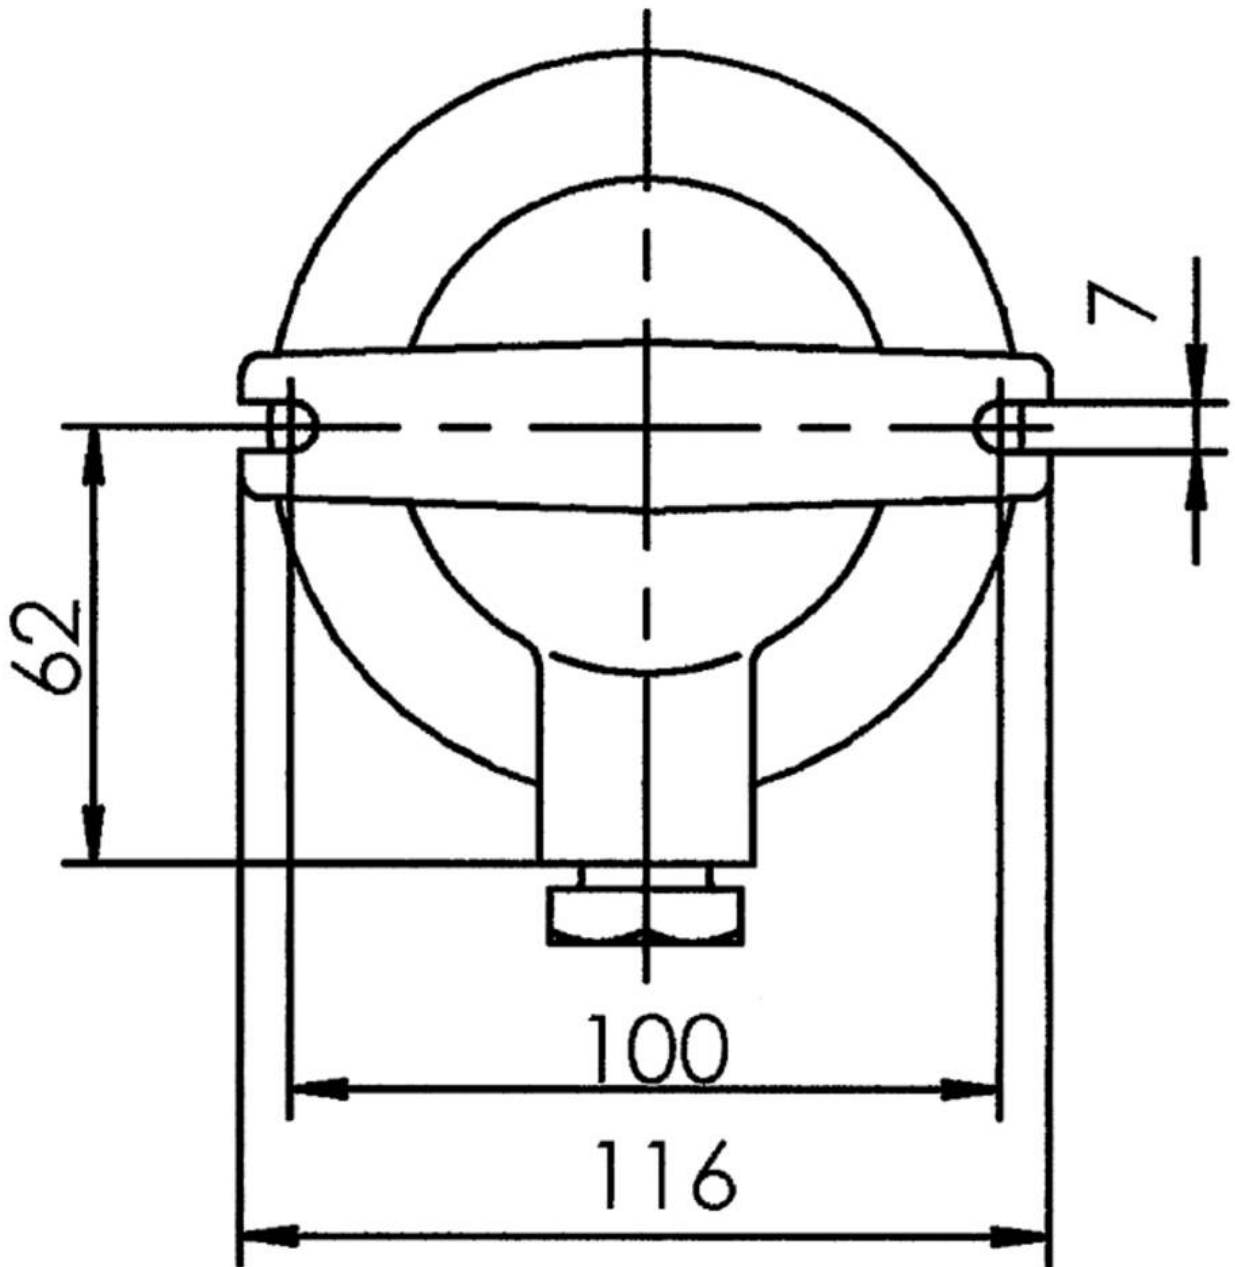

Your Contact:

WISKA Hoppmann GmbH

Kisdorfer Weg 28 · 24568 Kaltenkirchen · Germany

☎ +49-4191-508-0 · 📠 +49-4191-508-209

contact@wiska.de · www.wiska.com