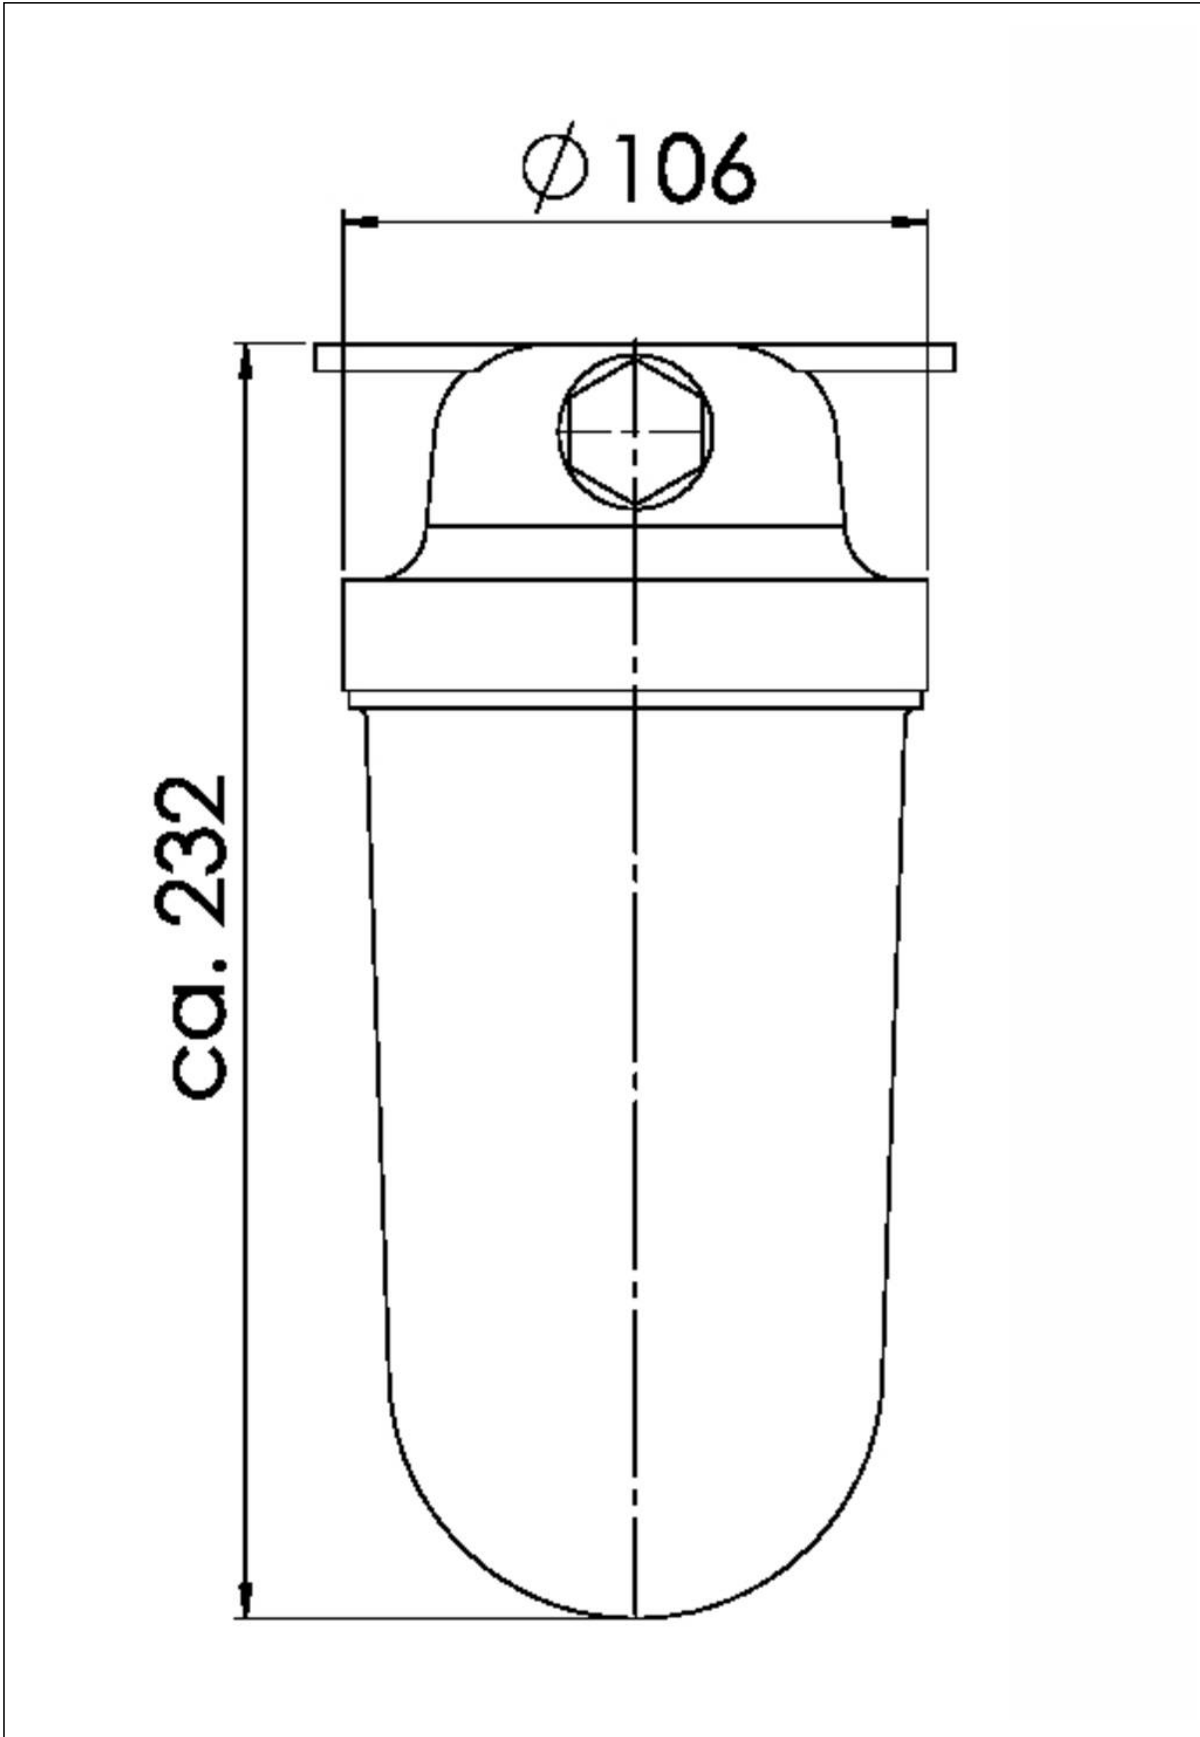

Your Contact:

WISKA Hoppmann GmbH

Kisdorfer Weg 28 · 24568 Kaltenkirchen · Germany

☎ +49-4191-508-0 · 📠 +49-4191-508-209

contact@wiska.de · www.wiska.com