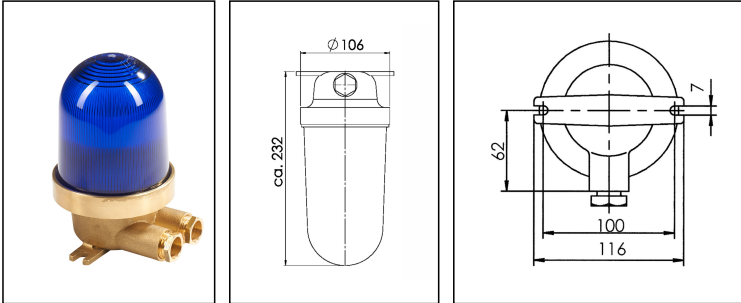

**1131/CR/L/bu/oT/1975-1xZ14**

HNA standard light max. 23W B22d, brass, cover blue without dropehole, IP56

Products may differ in size, colour and appearance to those shown. If you require further information or customisation, please contact us directly.

<b>WISKA-Order no.</b>	10015574
<b>Type</b>	1131/CR/L/bu/oT/1975-1xZ14
<b>Material</b>	Brass
<b>Material globe/diffuser</b>	Polycarbonate
<b>Globe colour</b>	Blue
<b>Power<sup>^</sup></b>	1 x 23 W
<b>Wattage</b>	23 W
<b>Voltage</b>	230 V
<b>Type of Voltage</b>	AC
<b>Protection class</b>	IP56
<b>Temp. range min</b>	-25 °C
<b>Temp. range max</b>	45 °C
<b>Lampholder</b>	B22d
<b>Number of lampholder</b>	1 ST
<b>Lightsource</b>	variable (B22)
<b>Lightsource incl.</b>	No
<b>Bulb shape</b>	rod shaped
<b>Type of cable gland</b>	M24x1,5 Z 14 / 12-14,5mm
<b>Material cable gland</b>	Brass
<b>Using for cable gland</b>	
<b>Type of cable</b>	armoured
<b>Ø cable diameter min</b>	12 mm
<b>Ø cable diameter max</b>	14,5 mm
<b>Mounting</b>	Surface mounting, Ceiling, Upside down
<b>Equipment</b>	without drope hole