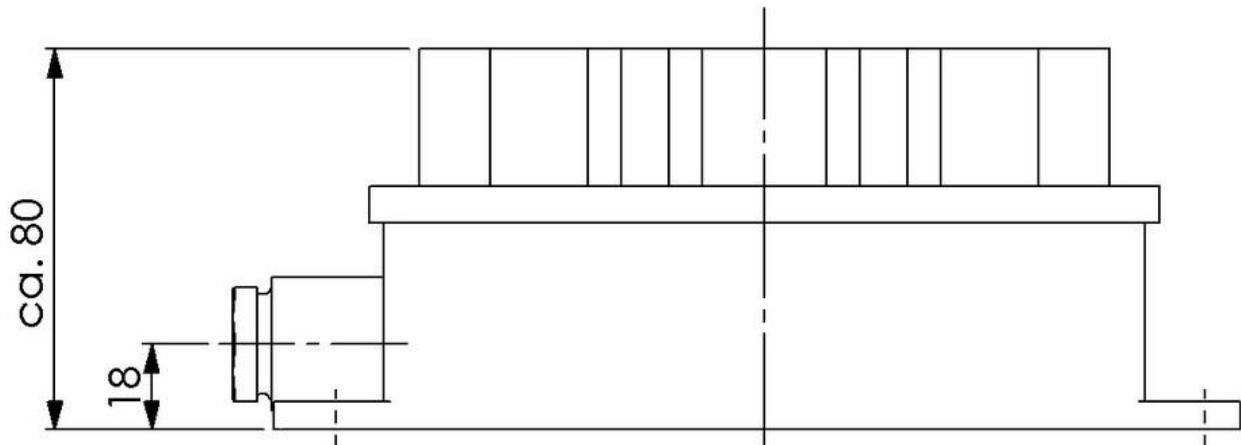

Your Contact:

WISKA Hoppmann GmbH

Kisdorfer Weg 28 · 24568 Kaltenkirchen · Germany

☎ +49-4191-508-0 · 📠 +49-4191-508-209

✉ contact@wiska.de · 🌐 www.wiska.com