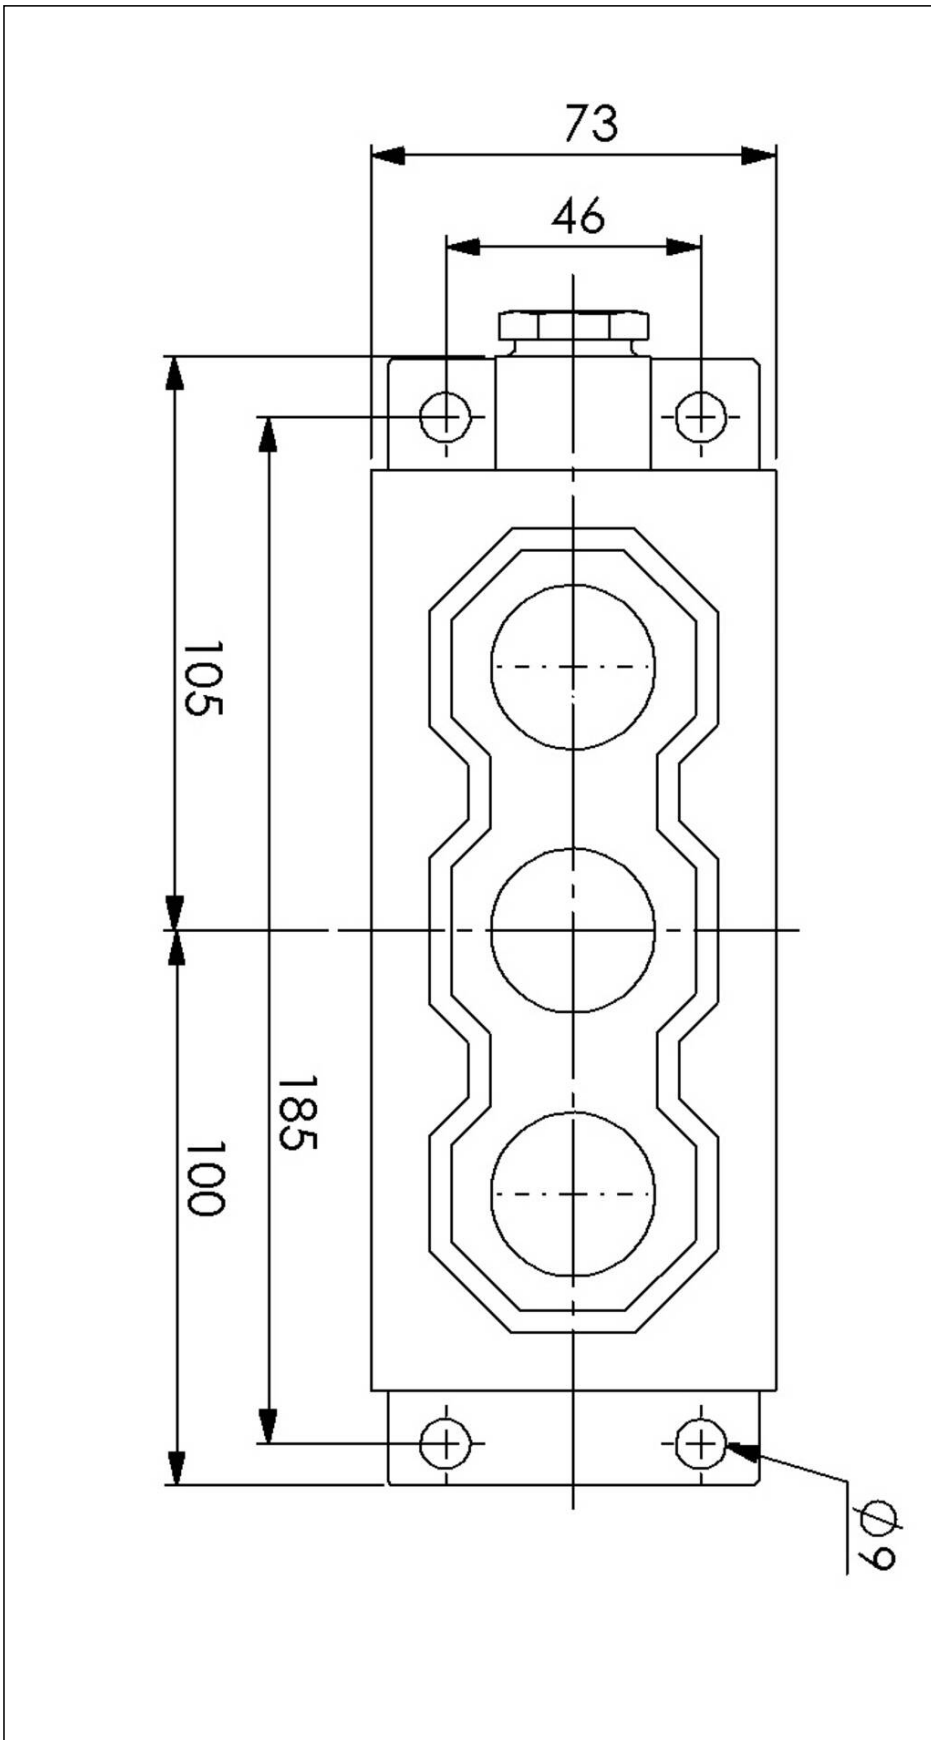

Your Contact:

WISKA Hoppmann GmbH

Kisdorfer Weg 28 · 24568 Kaltenkirchen · Germany

☎ +49-4191-508-0 · 📠 +49-4191-508-209

contact@wiska.de · www.wiska.com