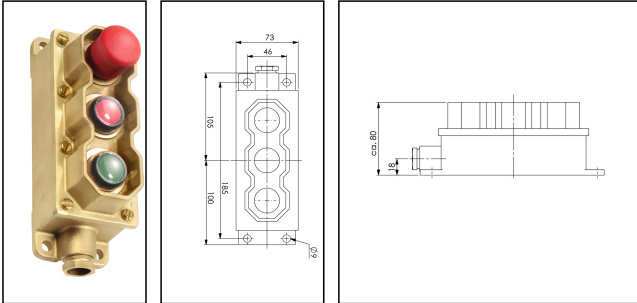

3720+PB-R/AR+PB-G/AR+IL-G/230-1xZ14

Combination of Push button and LED indication light 3-gang, brass, IP56

Products may differ in size, colour and appearance to those shown. If you require further information or customisation, please contact us directly.

WISKA-Order no.	10016068
Type	3720+PB-R/AR+PB-G/AR+IL-G/230-1xZ14
Voltage	230 V
Type of Voltage	AC
Current	6 A
Protection class	IP56
Material	Brass
Using for cable gland	
Type of cable gland	M 24 x 1,5
Ø cable diameter min	12 mm
Ø cable diameter max	14,5 mm
Mounting	Surface mounting
Type of cable	armoured
Temp. range min	-25 °C
Temp. range max	45 °C
Type of switch	Multiple push buttons
Weight	2,04 kg
Tariff number	85363010

- Push button acc. to IEC/EN 60947
- Uimp max. = 6KV
- Max. 3 contacts per push button (AR, AA, RR or 1 LED indicator lamp)

Spare parts

SP-PB-R Push button, red	22000577
SP-PB-G Push button, green	22000578
SP-IL-G LED Indication light, green	22000584