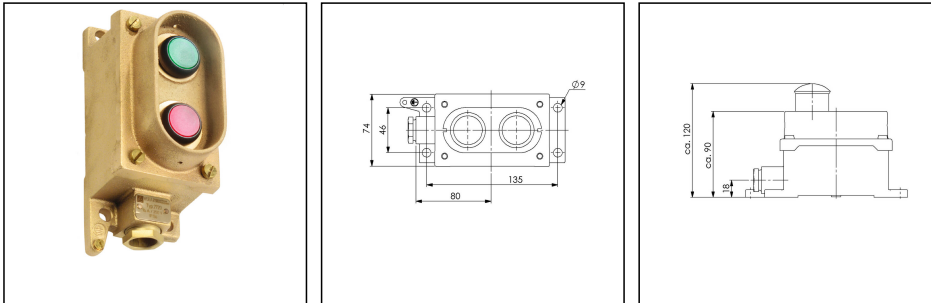

2720+EO-R/AR+PB-B/AR-1xZ14

Emergency-off push button combination, 2-gang, brass, IP56

Products may differ in size, colour and appearance to those shown. If you require further information or customisation, please contact us directly.

WISKA-Order no.	10016085
Type	2720+EO-R/AR+PB-B/AR-1xZ14
Voltage	230 V
Type of Voltage	AC
Current	6 A
Protection class	IP56
Material	Brass
Using for cable gland	
Type of cable gland	M 24 x 1,5
Ø cable diameter min	12 mm
Ø cable diameter max	14,5 mm
Type of cable	armoured
Mounting	Surface mounting
Temp. range min	-25 °C
Temp. range max	45 °C
Type of switch	Multiple push buttons
Weight	1,61 kg
Tariff number	85363010