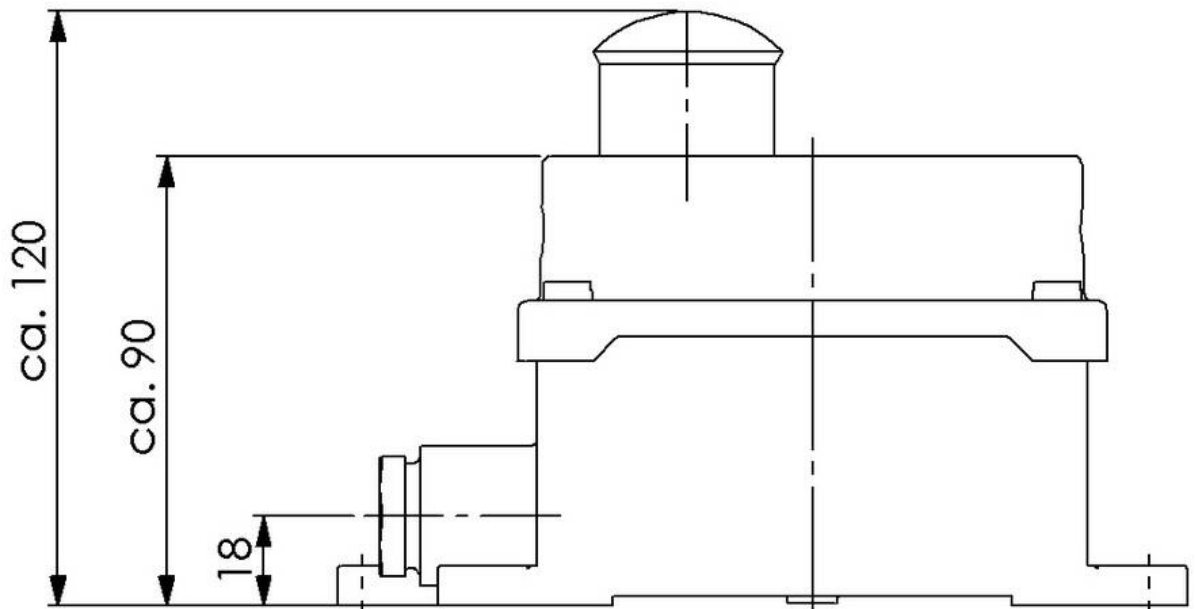

Your Contact:

WISKA Hoppmann GmbH

Kisdorfer Weg 28 · 24568 Kaltenkirchen · Germany

☎ +49-4191-508-0 · 📠 +49-4191-508-209

contact@wiska.de · www.wiska.com