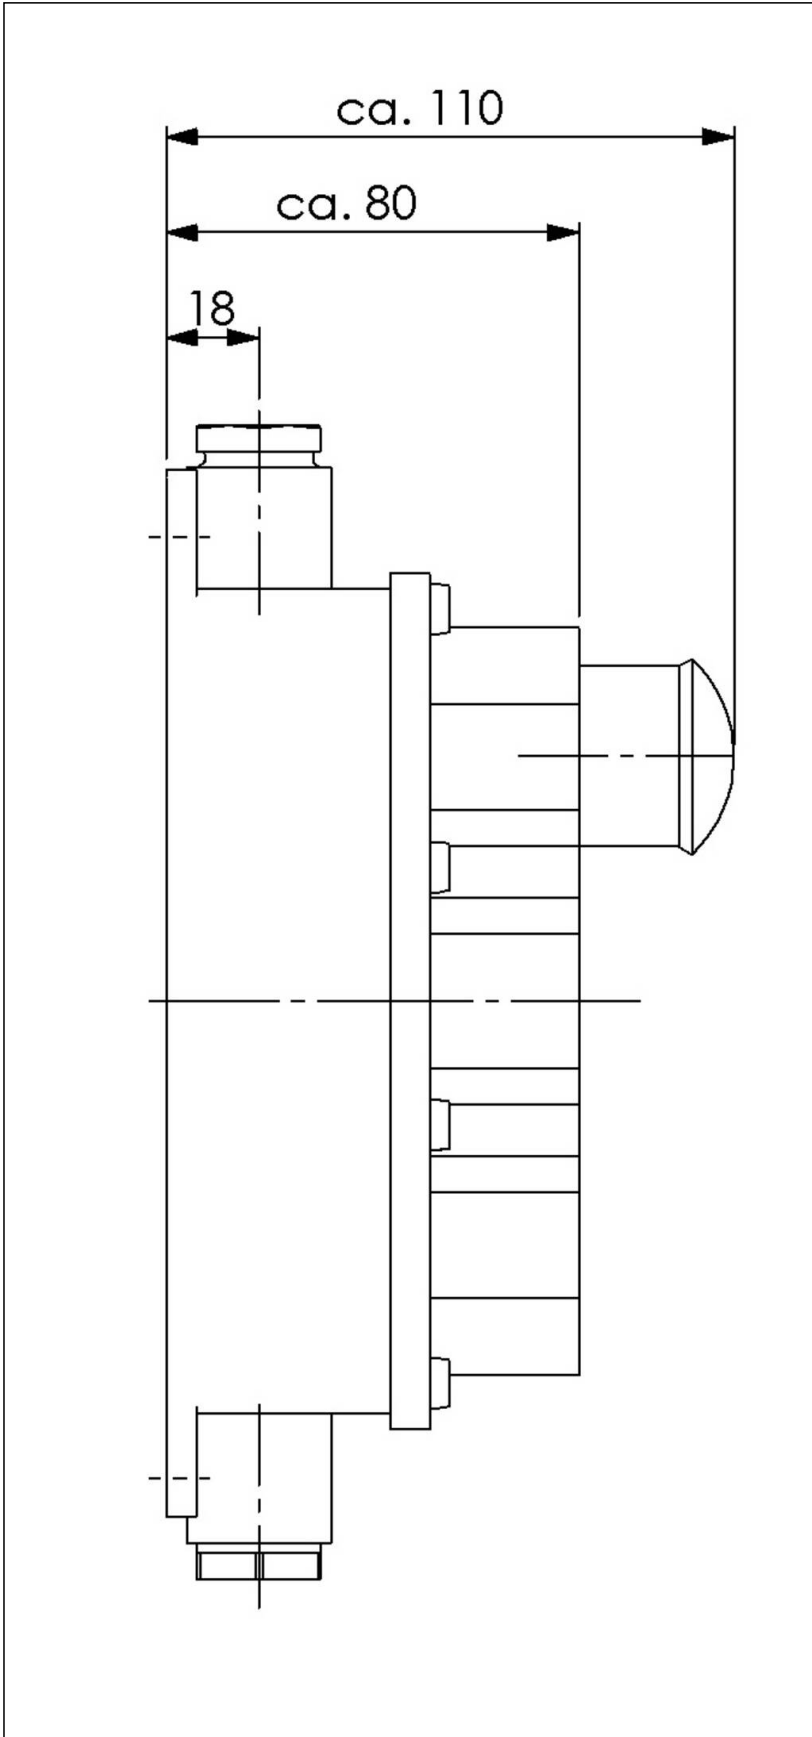

Your Contact:

WISKA Hoppmann GmbH

Kisdorfer Weg 28 · 24568 Kaltenkirchen · Germany

☎ +49-4191-508-0 · 📠 +49-4191-508-209

contact@wiska.de · www.wiska.com