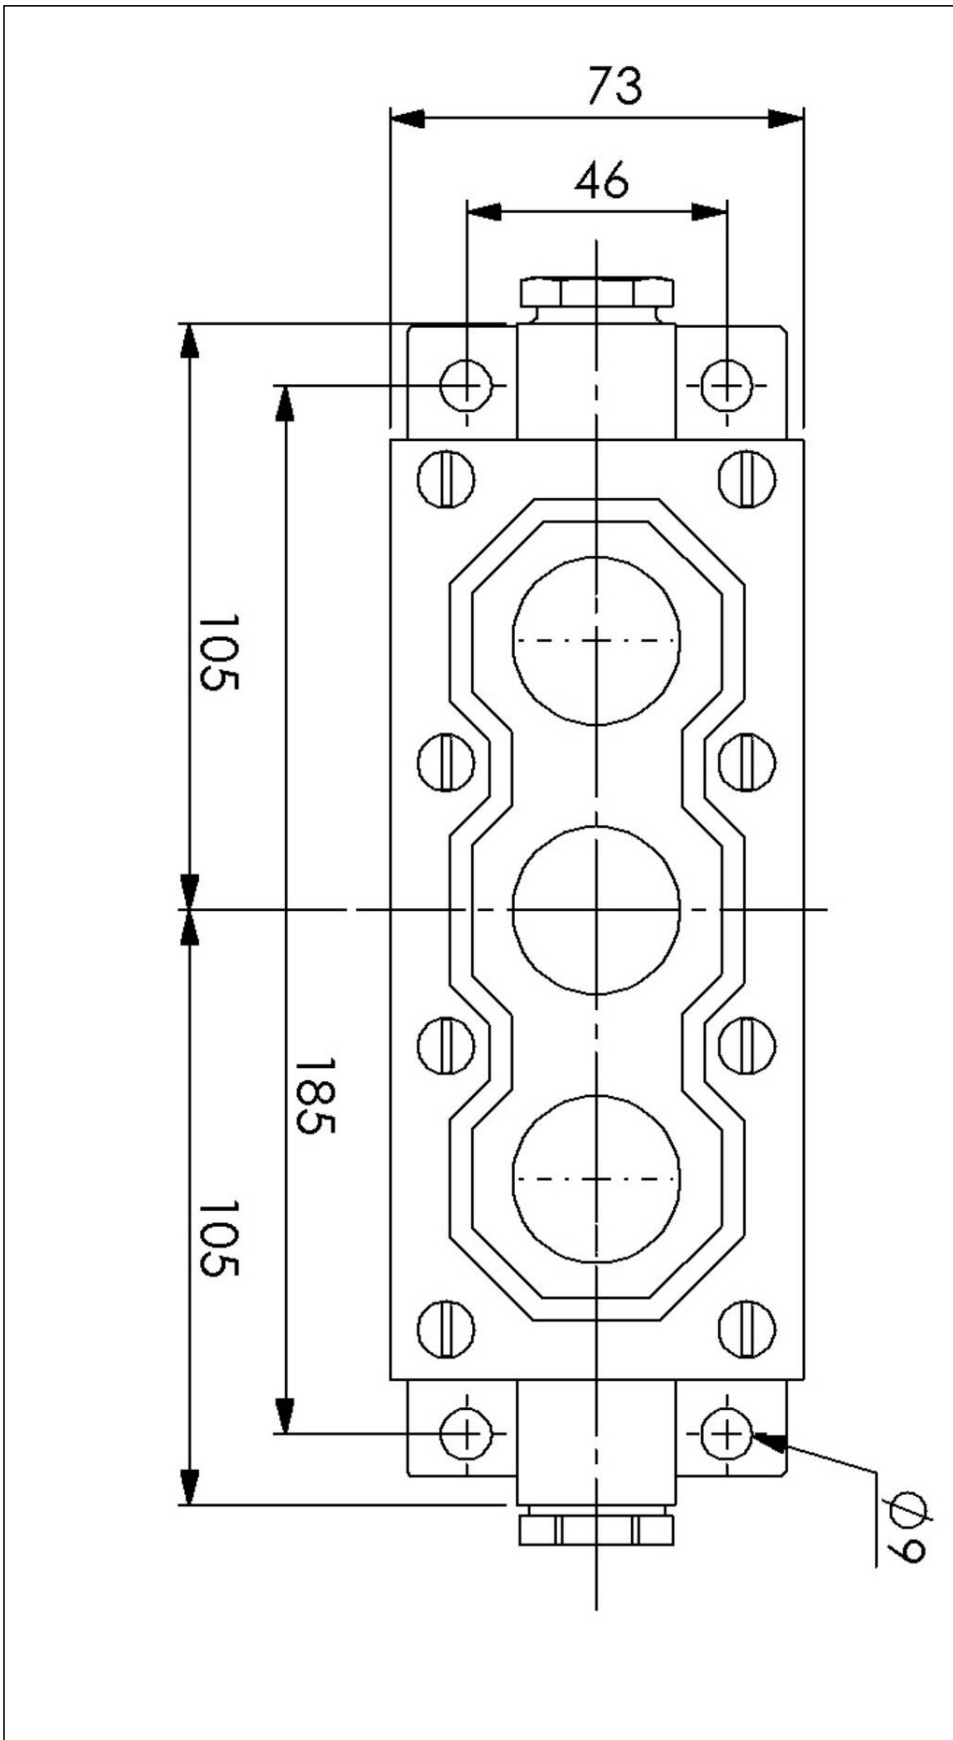

Your Contact:

WISKA Hoppmann GmbH

Kisdorfer Weg 28 · 24568 Kaltenkirchen · Germany

☎ +49-4191-508-0 · 📠 +49-4191-508-209

contact@wiska.de · www.wiska.com