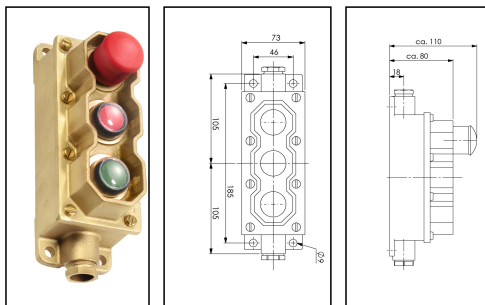

3720/D+EO-R/AR+PB-G/AR+PB-R/AR-2xZ14

Combination of Emergency-Off push button 3-gang, brass, IP56

Products may differ in size, colour and appearance to those shown. If you require further information or customisation, please contact us directly.

WISKA-Order no.	10016122
Type	3720/D+EO-R/AR+PB-G/AR+PB-R/AR-2xZ14
Voltage	230 V
Type of Voltage	AC
Current	6 A
Protection class	IP56
Material	Brass
Using for cable gland	
Type of cable gland	M 24 x 1,5
Ø cable diameter min	12 mm
Ø cable diameter max	14,5 mm
Mounting	Surface mounting
Type of cable	armoured
Temp. range min	-25 °C
Temp. range max	45 °C
Type of switch	Multiple push buttons
Weight	2 kg
Tariff number	85363010