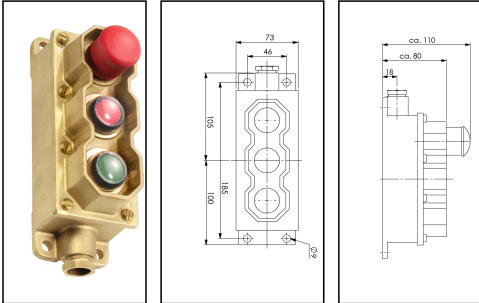

3720+EO-R/AR+IL-O/230+PB-G/AR-1xZ14

Combination of Emergency-Off push button 3-gang, brass, IP56

Products may differ in size, colour and appearance to those shown. If you require further information or customisation, please contact us directly.

WISKA-Order no.	10016139
Type	3720+EO-R/AR+IL-O/230+PB-G/AR-1xZ14
Voltage	230 V
Type of Voltage	AC
Current	6 A
Protection class	IP56
Material	Brass
Using for cable gland	
Type of cable gland	M 24 x 1,5
Ø cable diameter min	12 mm
Ø cable diameter max	14,5 mm
Mounting	Surface mounting
Type of cable	armoured
Temp. range min	-25 °C
Temp. range max	45 °C
Type of switch	Multiple push buttons
Weight	2,1 kg
Tariff number	85363010

- Push button acc. to IEC/EN 60947
- Uimp max. = 6KV
- Max. 3 contacts per push button (AR, AA, RR or 1 LED indicator lamp)

Spare parts

SP-PB-G Push button, green	22000578
SP-IL-O LED Indication light, opal	22000585
SP-EO-R Emergency Off Push button, red	22000586