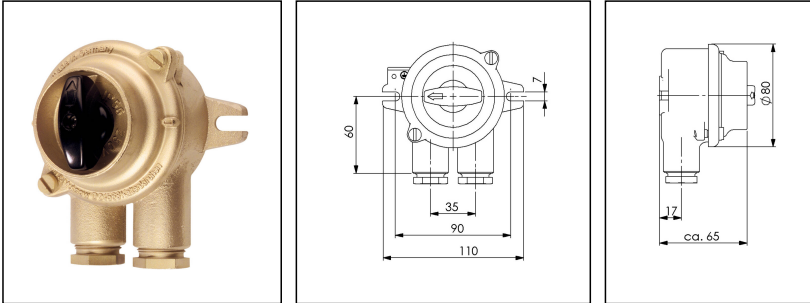

## 1133/2/P/rd/16A-2xZ14

Switch similar HNA, 16A, brass, IP56

Products may differ in size, colour and appearance to those shown. If you require further information or customisation, please contact us directly.

<b>WISKA-Order no.</b>	10016434
<b>Type</b>	1133/2/P/rd/16A-2xZ14
<b>Voltage max. (V)</b>	250 V
<b>Current</b>	16 A
<b>Protection class</b>	IP56
<b>Material</b>	Brass
<b>Using for cable gland</b>	
<b>Type of cable gland</b>	M24x1,5 Z 14 / 12-14,5mm
<b>Ø cable diameter min</b>	12 mm
<b>Ø cable diameter max</b>	14,5 mm
<b>Mounting</b>	Surface mounting
<b>Temp. range min</b>	-25 °C
<b>Temp. range max</b>	45 °C
<b>Type of switch</b>	On-Off, 2-pole
<b>Colour</b>	Red
<b>Weight</b>	0,97 kg
<b>Variations</b>	on request