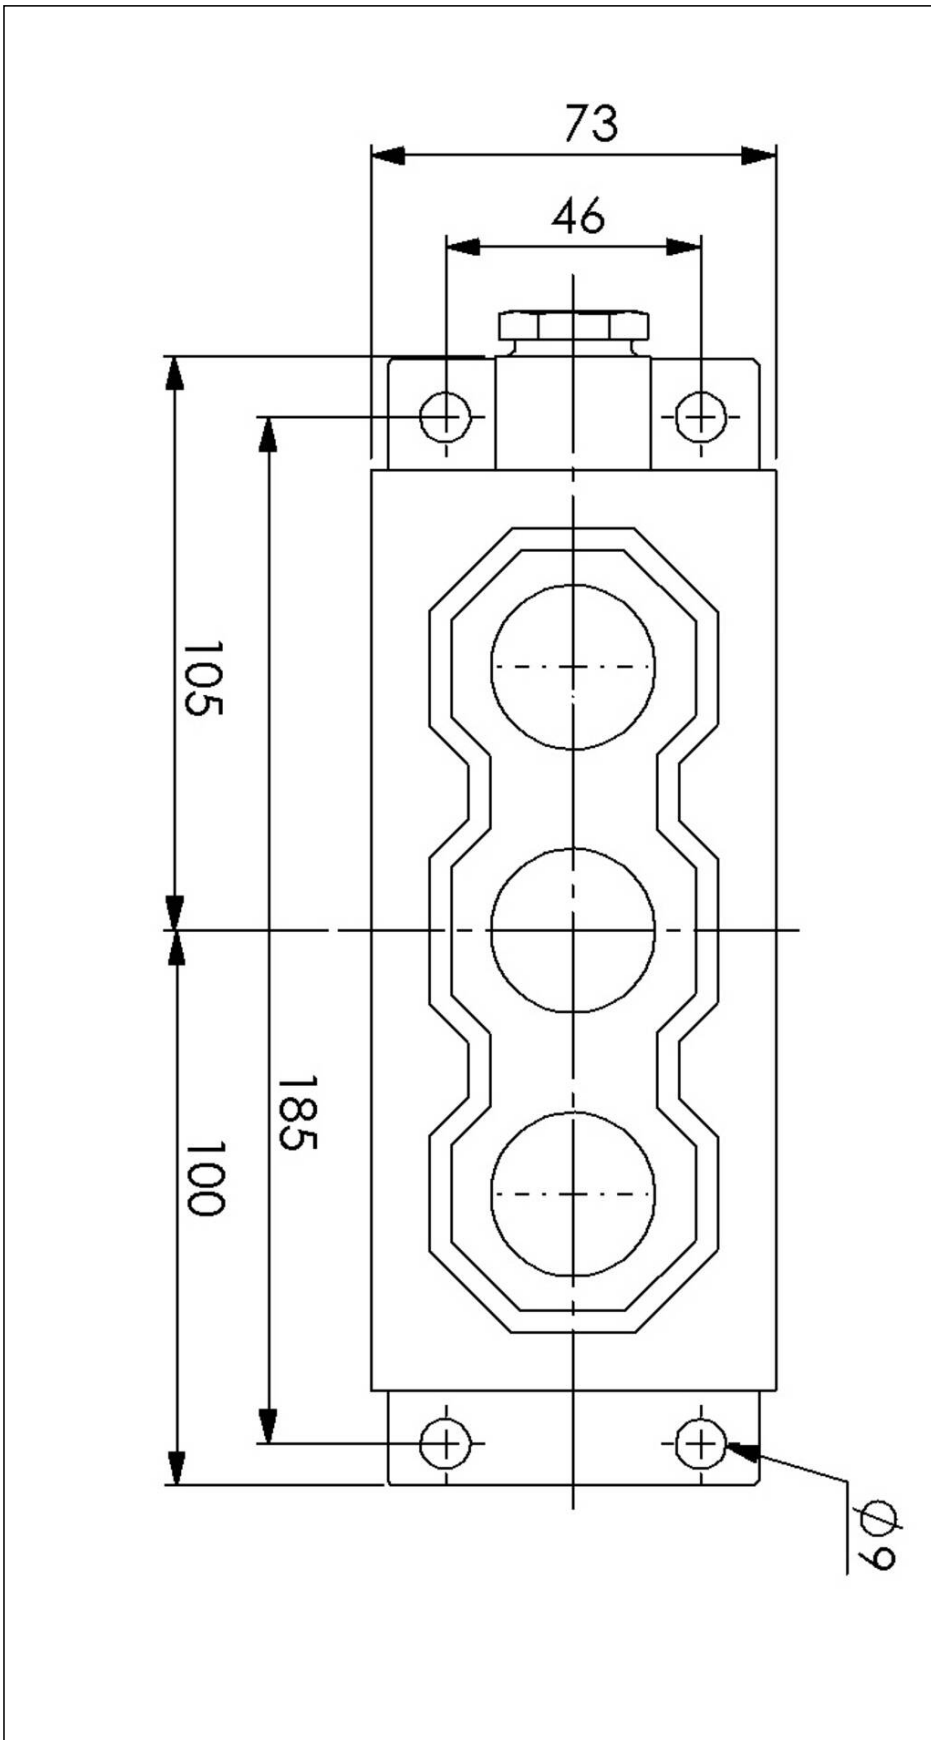

Your Contact:

WISKA Hoppmann GmbH

Kisdorfer Weg 28 · 24568 Kaltenkirchen · Germany

☎ +49-4191-508-0 · 📠 +49-4191-508-209

✉ contact@wiska.de · www.wiska.com