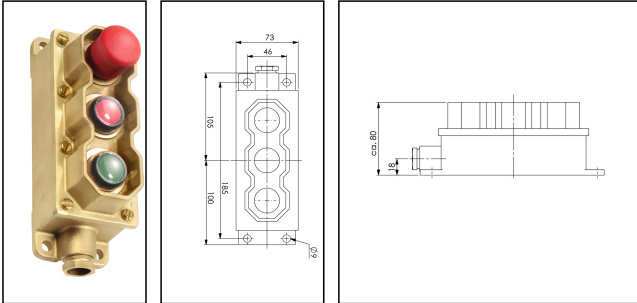

3720+PB-R/AA+PB-B/AA+PB-G/AA-1xZ14

Push button combination 3-gang, brass, IP56

Products may differ in size, colour and appearance to those shown. If you require further information or customisation, please contact us directly.

WISKA-Order no.	10016437
Type	3720+PB-R/AA+PB-B/AA+PB-G/AA-1xZ14
Voltage	230 V
Type of Voltage	AC
Current	6 A
Protection class	IP56
Material	Brass
Using for cable gland	
Type of cable gland	M 24 x 1,5
Ø cable diameter min	12 mm
Ø cable diameter max	14,5 mm
Mounting	Surface mounting
Type of cable	armoured
Temp. range min	-25 °C
Temp. range max	45 °C
Type of switch	Multiple push buttons
Weight	2,6 kg
Tariff number	85363010

- Push button acc. to IEC/EN 60947
- Uimp max. = 6KV
- Max. 3 contacts per push button (AR, AA, RR or 1 LED indicator lamp)

Spare parts

SP-PB-R Push button, red	22000577
SP-PB-G Push button, green	22000578
SP-PB-B Push button, black	22000579