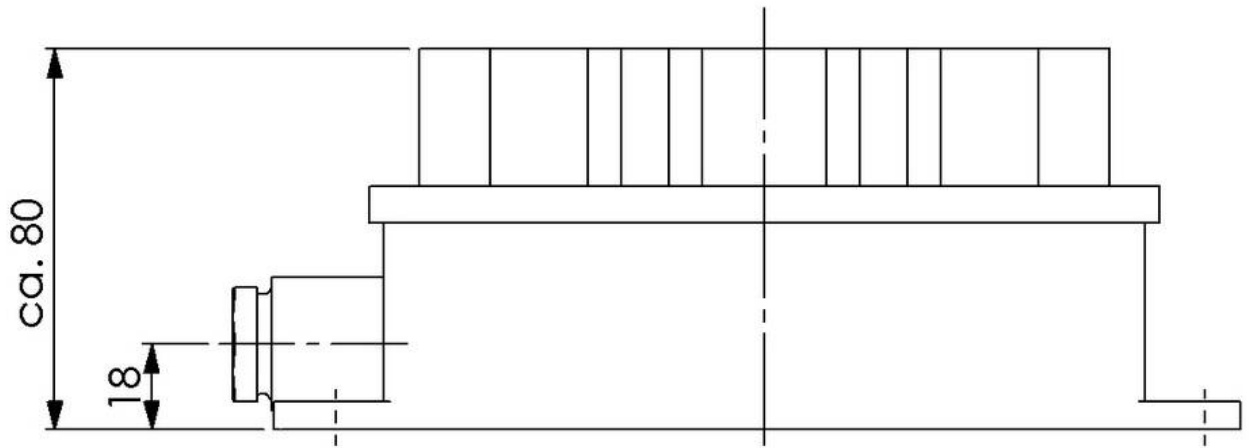

Your Contact:

WISKA Hoppmann GmbH

Kisdorfer Weg 28 · 24568 Kaltenkirchen · Germany

☎ +49-4191-508-0 · 📠 +49-4191-508-209

contact@wiska.de · www.wiska.com