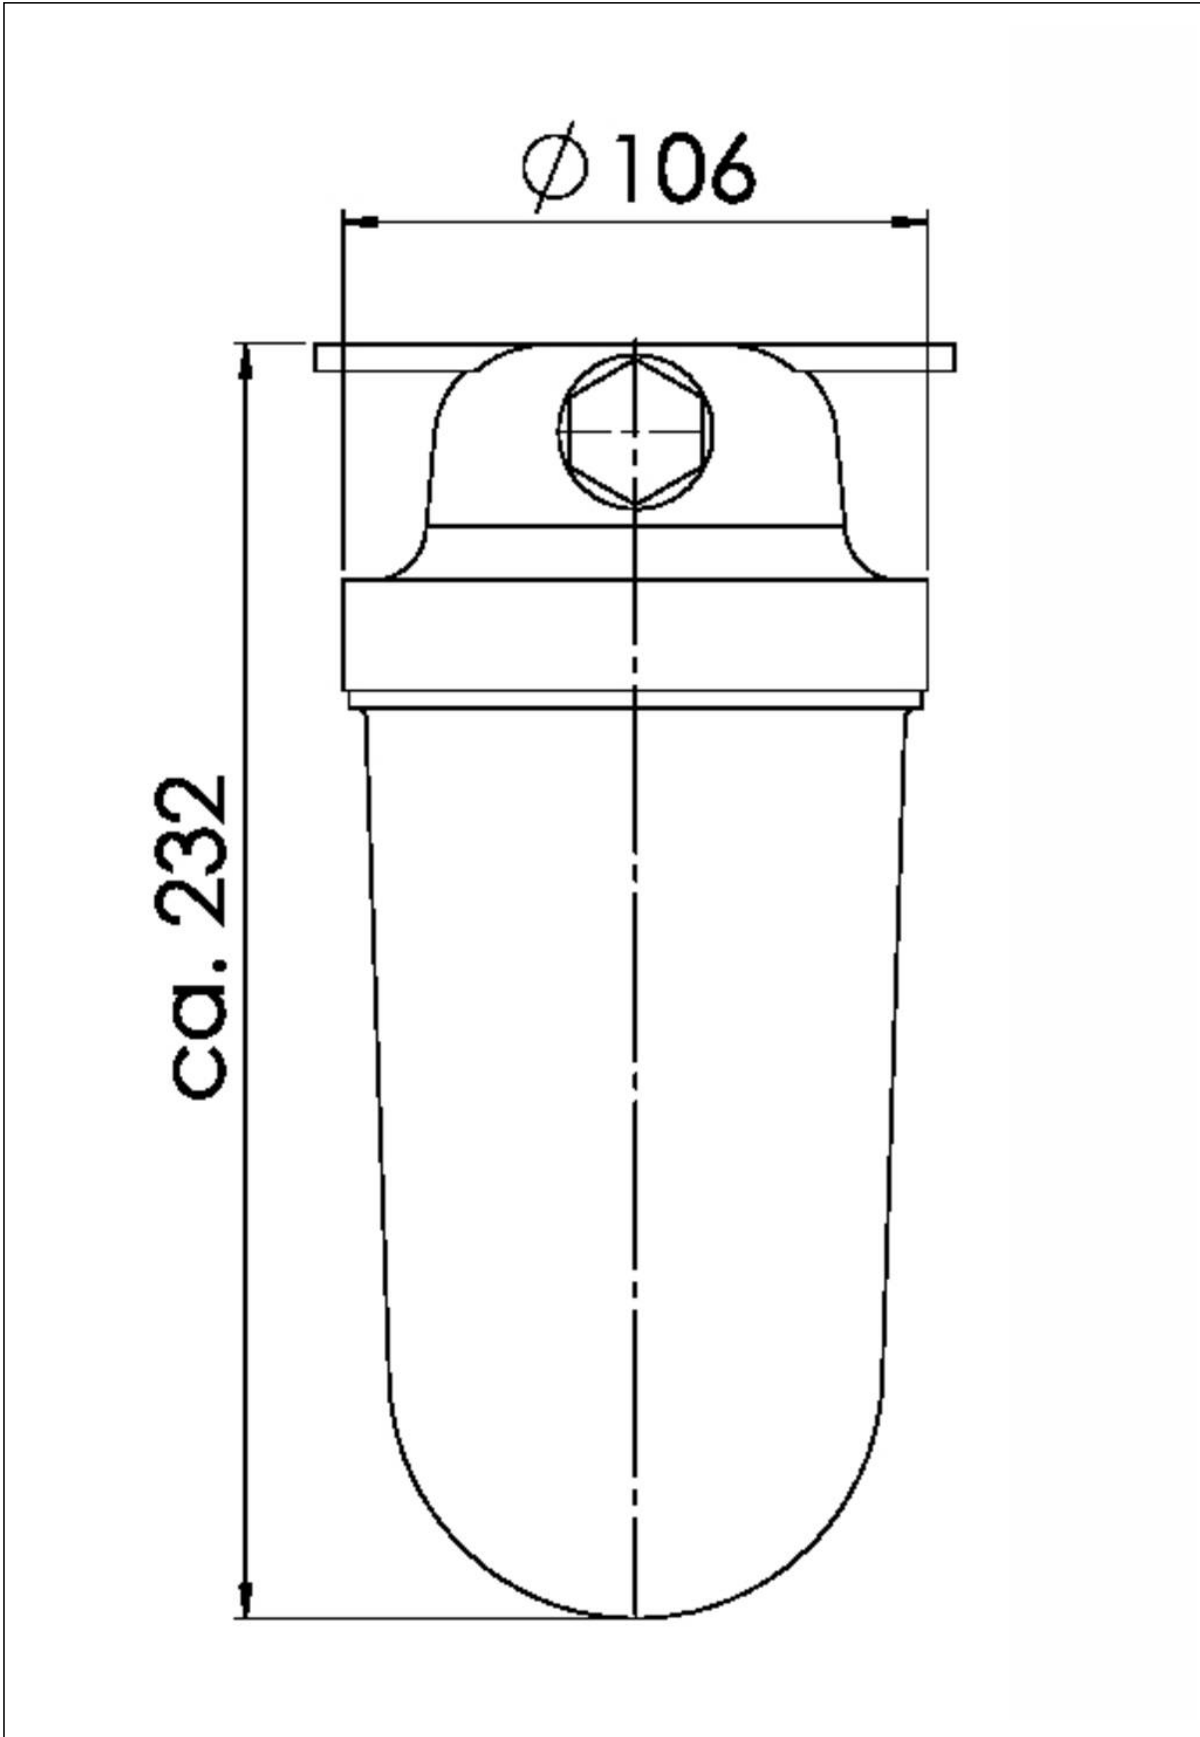

1131/CR/L/gn/oT/1974-1xZ14

HNA standard light max. 23W E27, brass, cover green without dropehole, IP56

Products may differ in size, colour and appearance to those shown. If you require further information or customisation, please contact us directly.

WISKA-Order no.	10016464
Type	1131/CR/L/gn/oT/1974-1xZ14
Material	Brass
Material globe/diffuser	Polycarbonate
Globe colour	Green
Power[^]	1 x 23 W
Wattage	23 W
Voltage	230 V
Type of Voltage	AC
Protection class	IP56
Temp. range min	-25 °C
Temp. range max	45 °C
Lampholder	E27
Number of lampholder	1 ST
Lightsource	Fluorescent lamp
Lightsource incl.	No
Bulb shape	rod shaped
Type of cable gland	M24x1,5 Z 14 / 12-14,5mm
Material cable gland	Brass
Using for cable gland	
Type of cable	armoured
Ø cable diameter min	12 mm
Ø cable diameter max	14,5 mm
Mounting	Upside down, Ceiling, Surface mounting
Equipment	without drope hole

Spare parts

SP-1931/CR/L/oT/green	22000338
SP-1131 Gasket	22000863

12.05.2026

Your Contact:

WISKA Hoppmann GmbH

Kisdorfer Weg 28 · 24568 Kaltenkirchen · Germany

☎ +49-4191-508-0 · 📠 +49-4191-508-209

contact@wiska.de · www.wiska.com