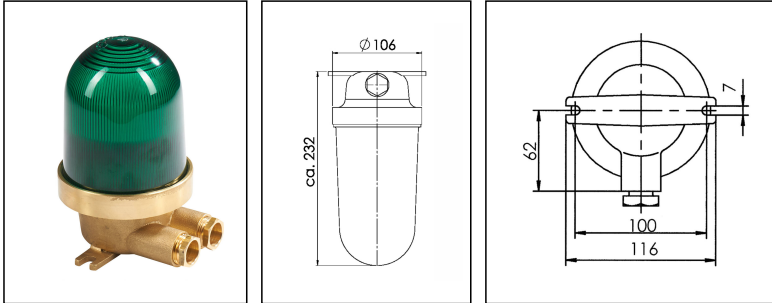

1131/CR/L/gn/oT/1974-1xZ14

HNA standard light max. 23W E27, brass, cover green without dropehole, IP56

Products may differ in size, colour and appearance to those shown. If you require further information or customisation, please contact us directly.

WISKA-Order no.	10016464
Type	1131/CR/L/gn/oT/1974-1xZ14
Material	Brass
Material globe/diffuser	Polycarbonate
Globe colour	Green
Power[^]	1 x 23 W
Wattage	23 W
Voltage	230 V
Type of Voltage	AC
Protection class	IP56
Temp. range min	-25 °C
Temp. range max	45 °C
Lampholder	E27
Number of lampholder	1 ST
Lightsource	Fluorescent lamp
Lightsource incl.	No
Bulb shape	rod shaped
Type of cable gland	M24x1,5 Z 14 / 12-14,5mm
Material cable gland	Brass
Using for cable gland	
Type of cable	armoured
Ø cable diameter min	12 mm
Ø cable diameter max	14,5 mm
Mounting	Upside down, Ceiling, Surface mounting
Equipment	without drope hole