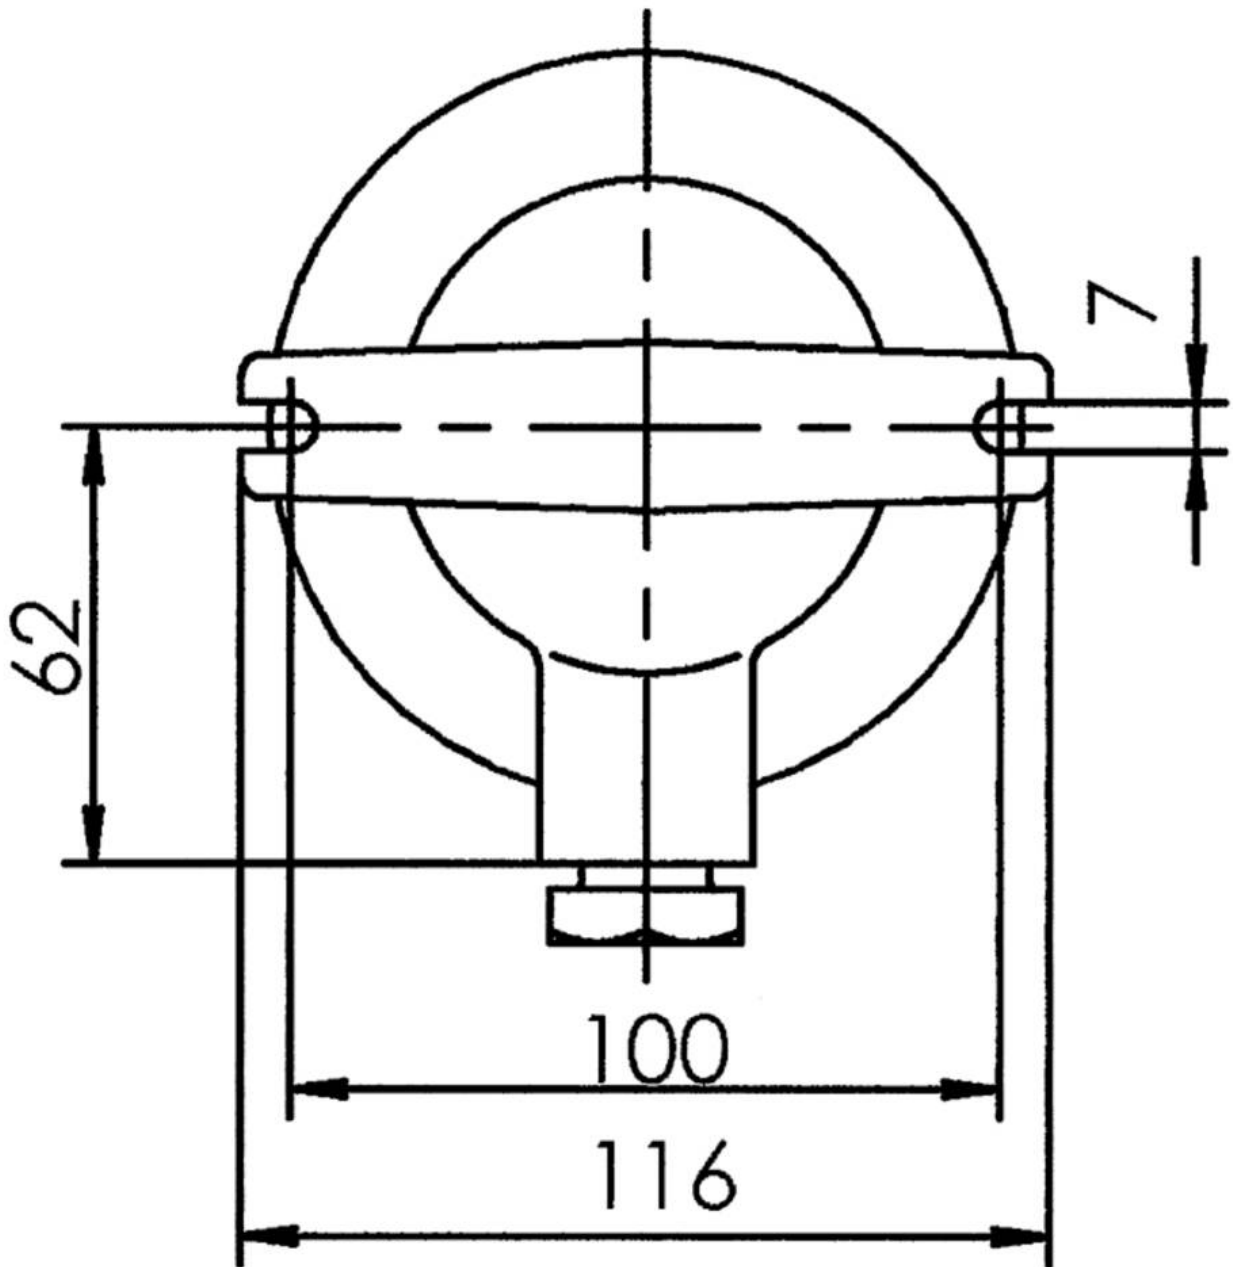

Your Contact:

WISKA Hoppmann GmbH

Kisdorfer Weg 28 · 24568 Kaltenkirchen · Germany

☎ +49-4191-508-0 · 📠 +49-4191-508-209

contact@wiska.de · www.wiska.com