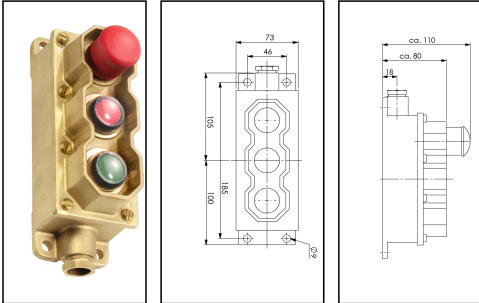

3720+EO-R/AR+PB-G/AR+PB-B/AR-1xZ14

Combination of Emergency-Off push button 3-gang, brass, IP56

Products may differ in size, colour and appearance to those shown. If you require further information or customisation, please contact us directly.

WISKA-Order no.	10016546
Type	3720+EO-R/AR+PB-G/AR+PB-B/AR-1xZ14
Voltage	230 V
Type of Voltage	AC
Current	6 A
Protection class	IP56
Material	Brass
Using for cable gland	
Type of cable gland	M 24 x 1,5
Ø cable diameter min	12 mm
Ø cable diameter max	14,5 mm
Mounting	Surface mounting
Type of cable	armoured
Temp. range min	-25 °C
Temp. range max	45 °C
Type of switch	Multiple push buttons
Weight	1,95 kg
Tariff number	85363010