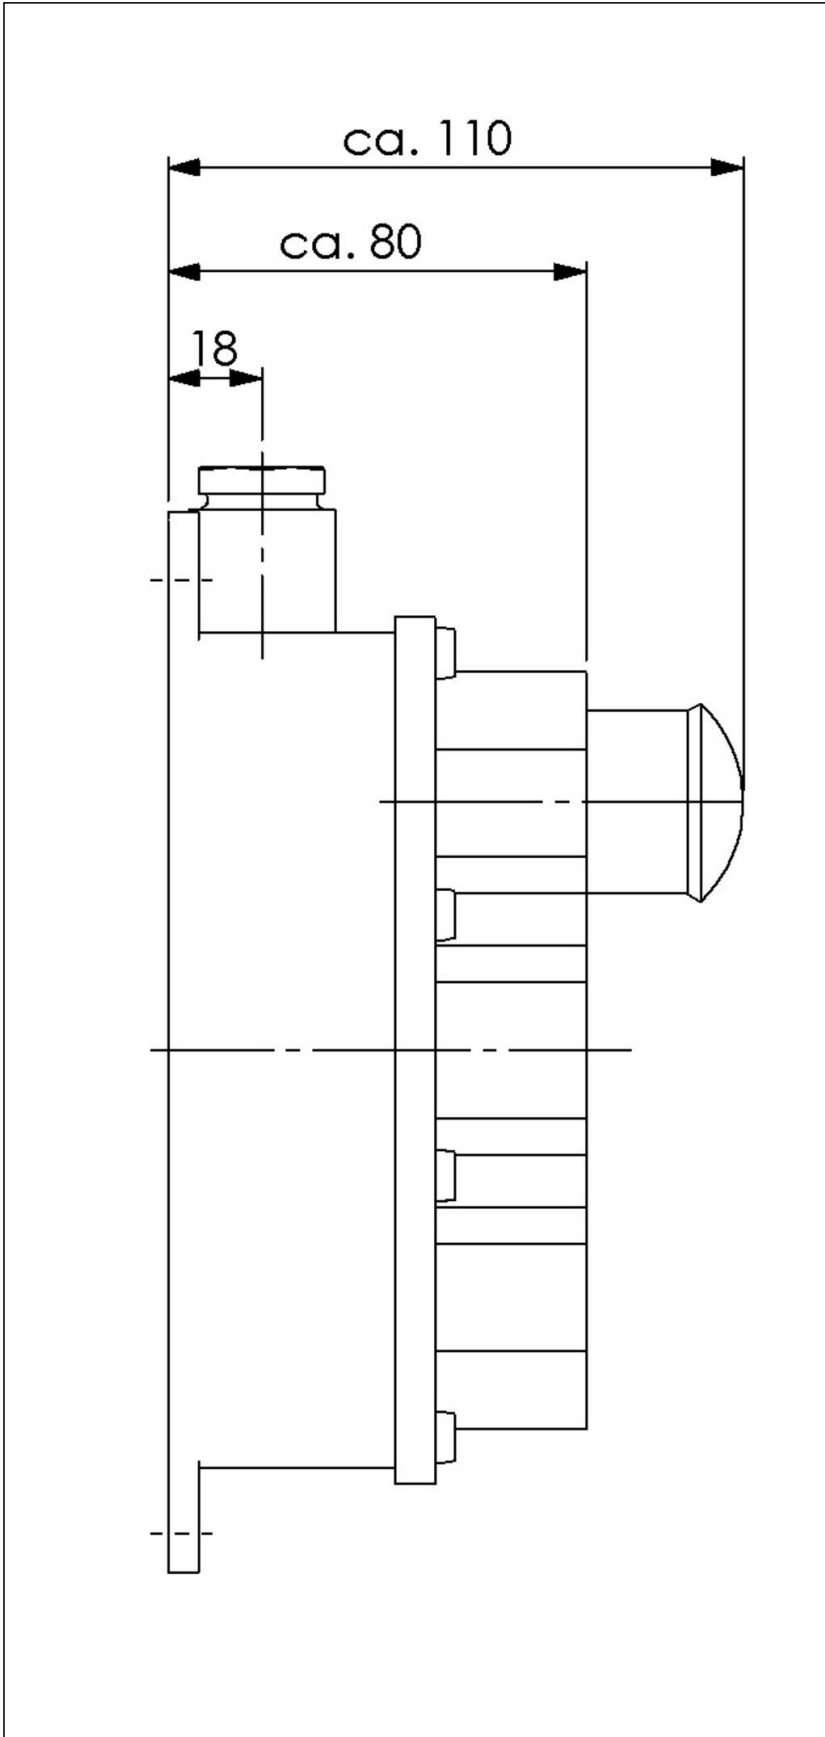

Your Contact:

WISKA Hoppmann GmbH

Kisdorfer Weg 28 · 24568 Kaltenkirchen · Germany

☎ +49-4191-508-0 · 📠 +49-4191-508-209

contact@wiska.de · www.wiska.com