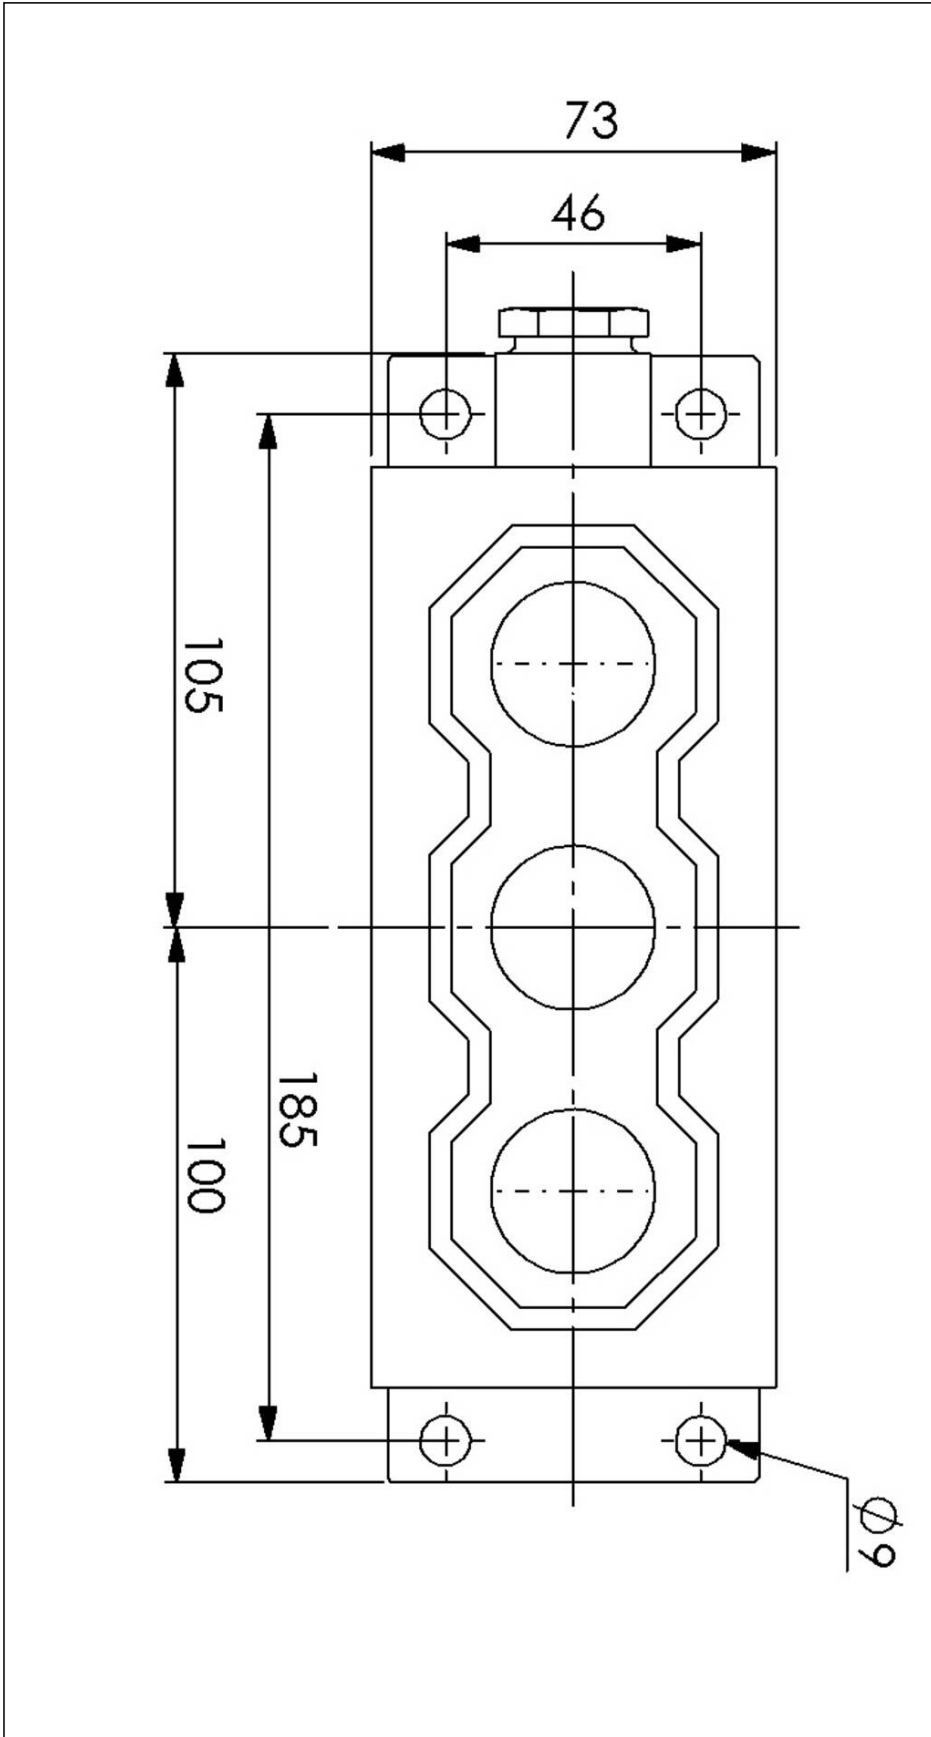

Your Contact:

WISKA Hoppmann GmbH

Kisdorfer Weg 28 · 24568 Kaltenkirchen · Germany

☎ +49-4191-508-0 · 📠 +49-4191-508-209

contact@wiska.de · www.wiska.com