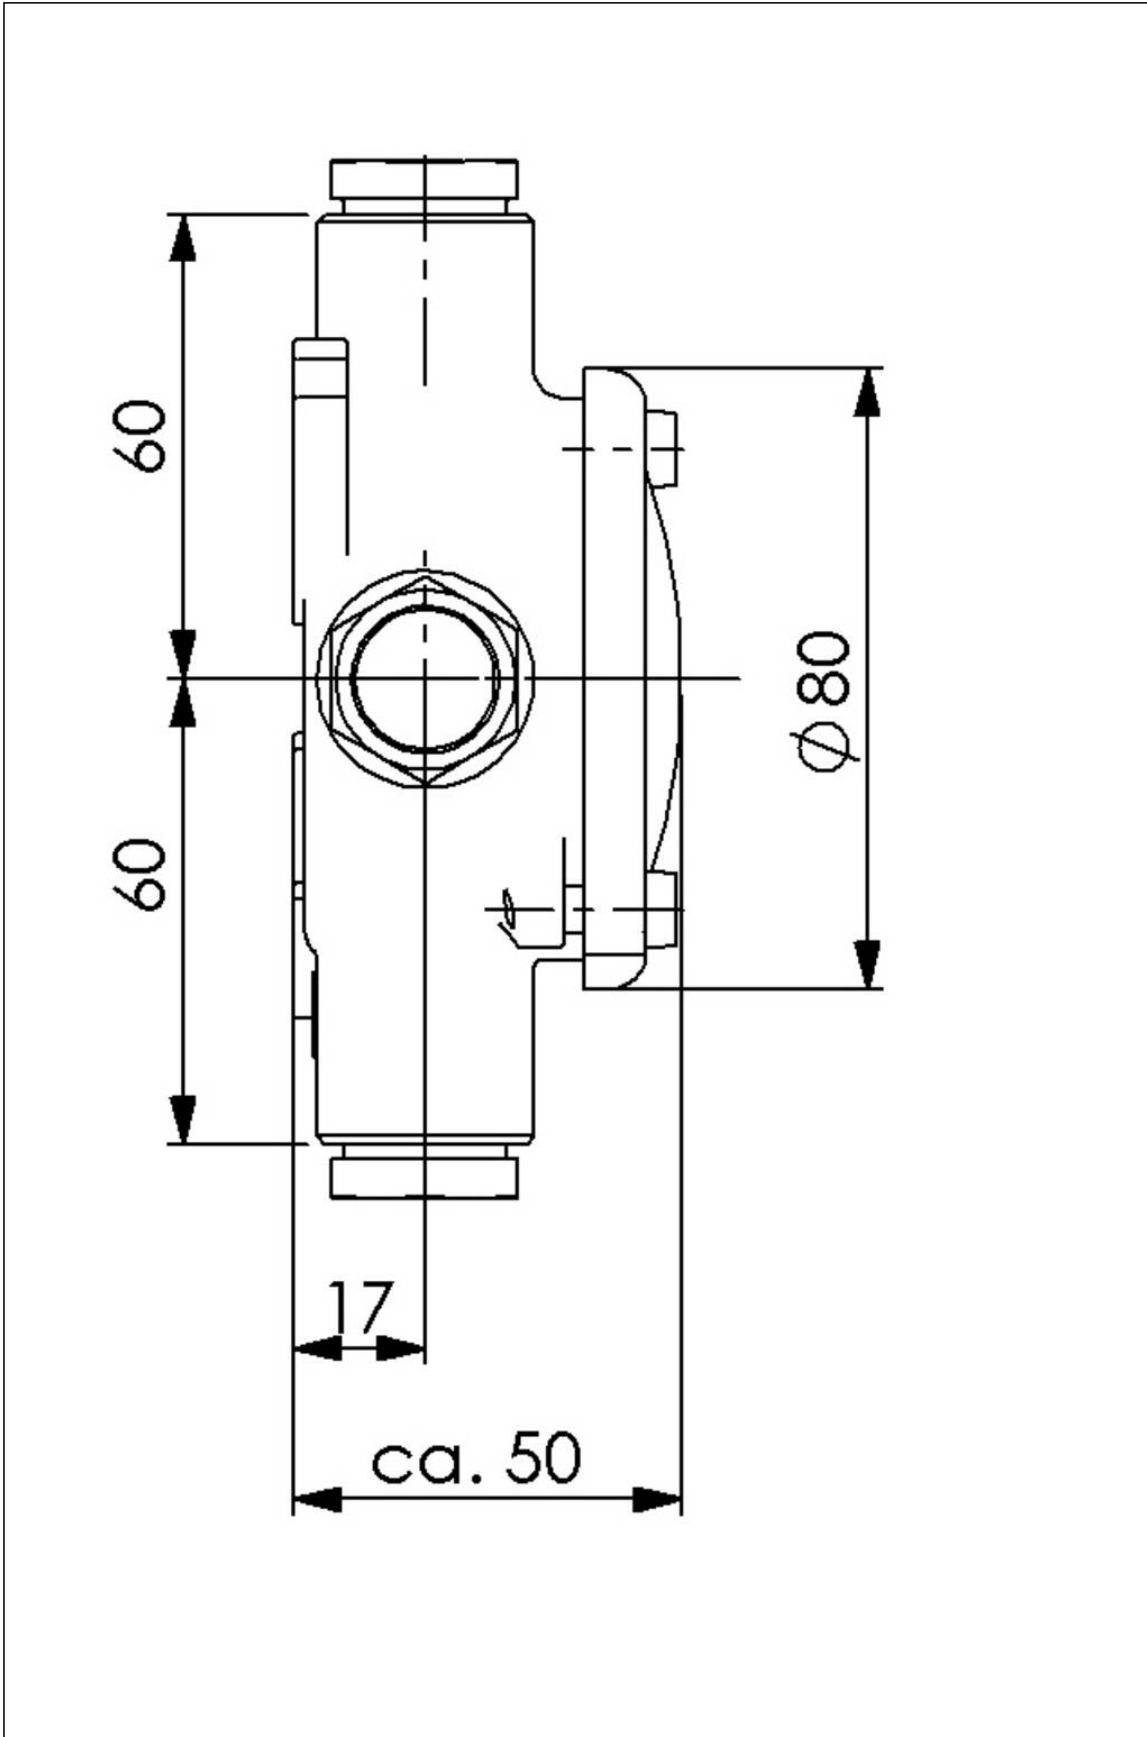

Your Contact:

WISKA Hoppmann GmbH

Kisdorfer Weg 28 · 24568 Kaltenkirchen · Germany

☎ +49-4191-508-0 · 📠 +49-4191-508-209

contact@wiska.de · www.wiska.com