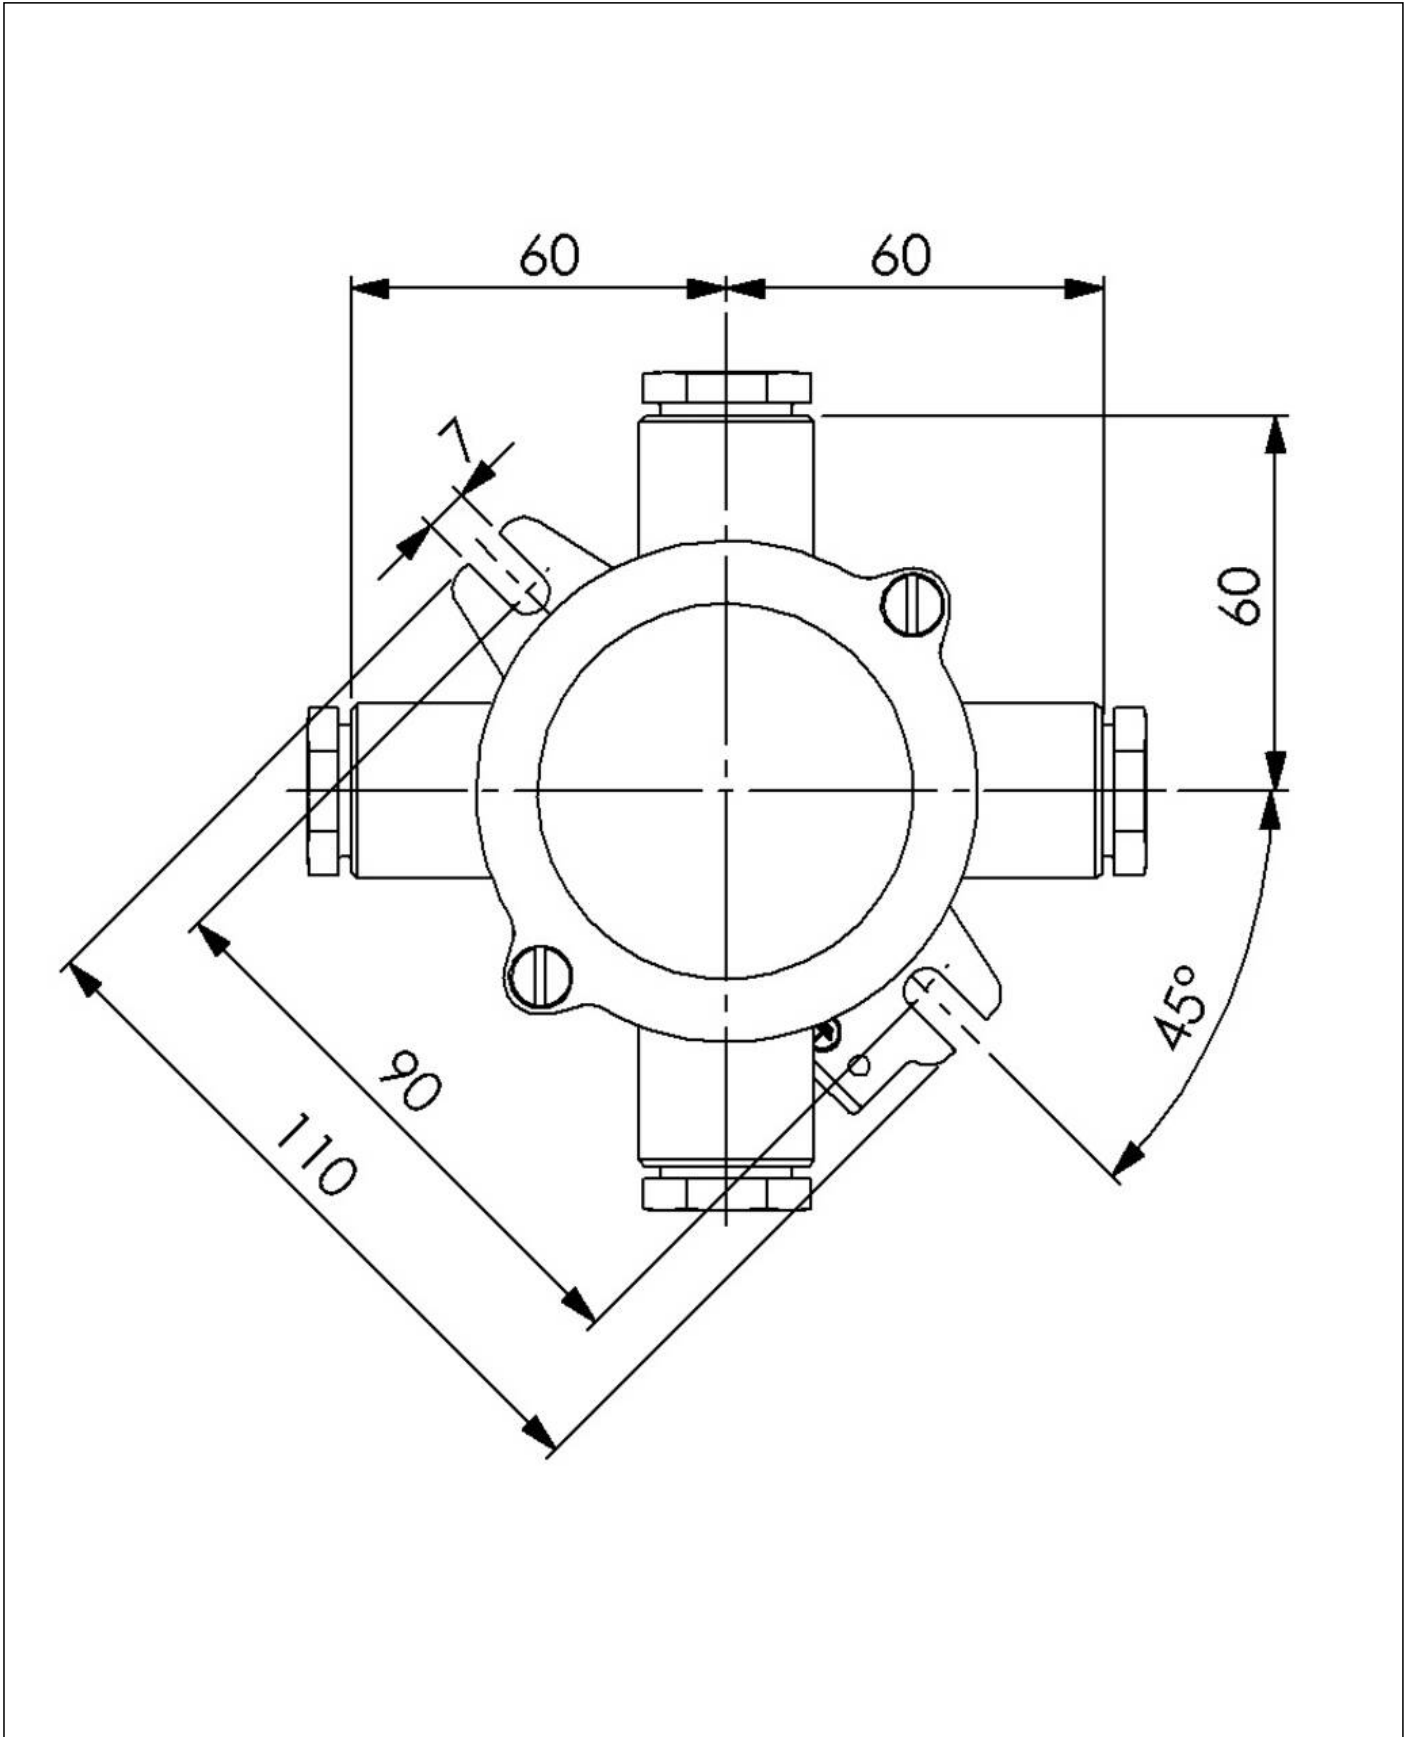

Your Contact:

WISKA Hoppmann GmbH

Kisdorfer Weg 28 · 24568 Kaltenkirchen · Germany

☎ +49-4191-508-0 · 📠 +49-4191-508-209

contact@wiska.de · www.wiska.com