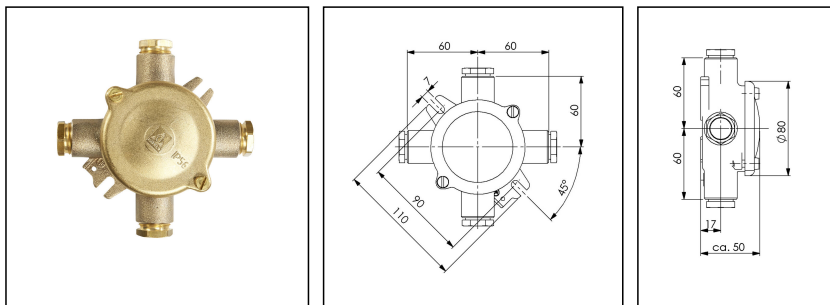

## 1153-4xZ10

HNA Junction box, brass

Products may differ in size, colour and appearance to those shown. If you require further information or customisation, please contact us directly.

<b>WISKA-Order no.</b>	10016658
<b>Type</b>	1153-4xZ10
<b>Voltage</b>	500 V
<b>Current</b>	16 A
<b>Protection class</b>	IP56
<b>Material</b>	Brass
<b>Material cable gland</b>	Brass
<b>Using for cable gland</b>	
<b>Type of cable</b>	armoured
<b>Ø cable diameter min</b>	8 mm
<b>Ø cable diameter max</b>	10,5 mm
<b>Type of cable gland</b>	M 24 x 1,5
<b>External dimensions LxWxH</b>	120x120x50mm
<b>Mounting</b>	Surface mounting
<b>Temp. range min</b>	-25 °C
<b>Temp. range max</b>	45 °C
<b>Rated cross section</b>	2,5 mm <sup>2</sup>
<b>Equipment</b>	Clamp
<b>Terminals/poles</b>	4-pole, 2,5 mm <sup>2</sup>
<b>Operational areas</b>	Indoor work space, Outdoor, Engine room
<b>Norm</b>	DIN 89250
<b>Weight</b>	0,8 kg
<b>Variations</b>	on request
<b>Tariff number</b>	85369010