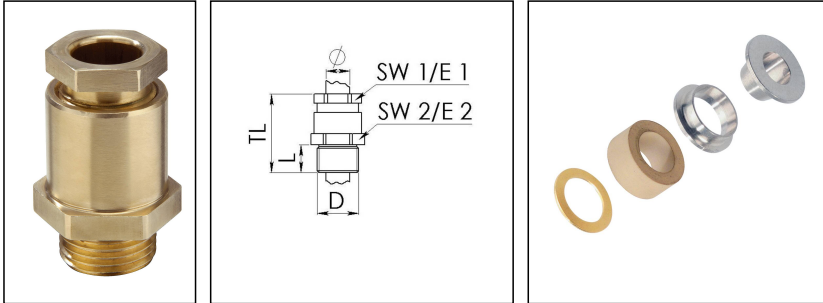

KVMS 18-Z10

Cable gland, brass, DIN 89280, M18

Products may differ in size, colour and appearance to those shown. If you require further information or customisation, please contact us directly.

Material cable gland	Brass
Material sealing gasket	EPDM
Material earthing insert	Brass chromium-plated
Temp. range min	-40 °C
Temp. range max	100 °C
Protection class	IP54
Thread type	M
Ø Connection thread D	18
Lead	1,5
Length screw-in thread L	10 mm
Ø cable diameter min	8 mm
Ø cable diameter max	10,5 mm
Key width SW1	19 mm
Key width SW2	24 mm
Collar diameter E1	21 mm
Collar diameter E2	26 mm
Total length TL	43 mm
Install. torques fitting	10 N m
Install. torques cap nut	10 N m
Surface	Bright
Order no. bright	10016841
Type	KVMS 18-Z10
Packing unit	1
Tariff number	85369010
EAN number	4007685168410