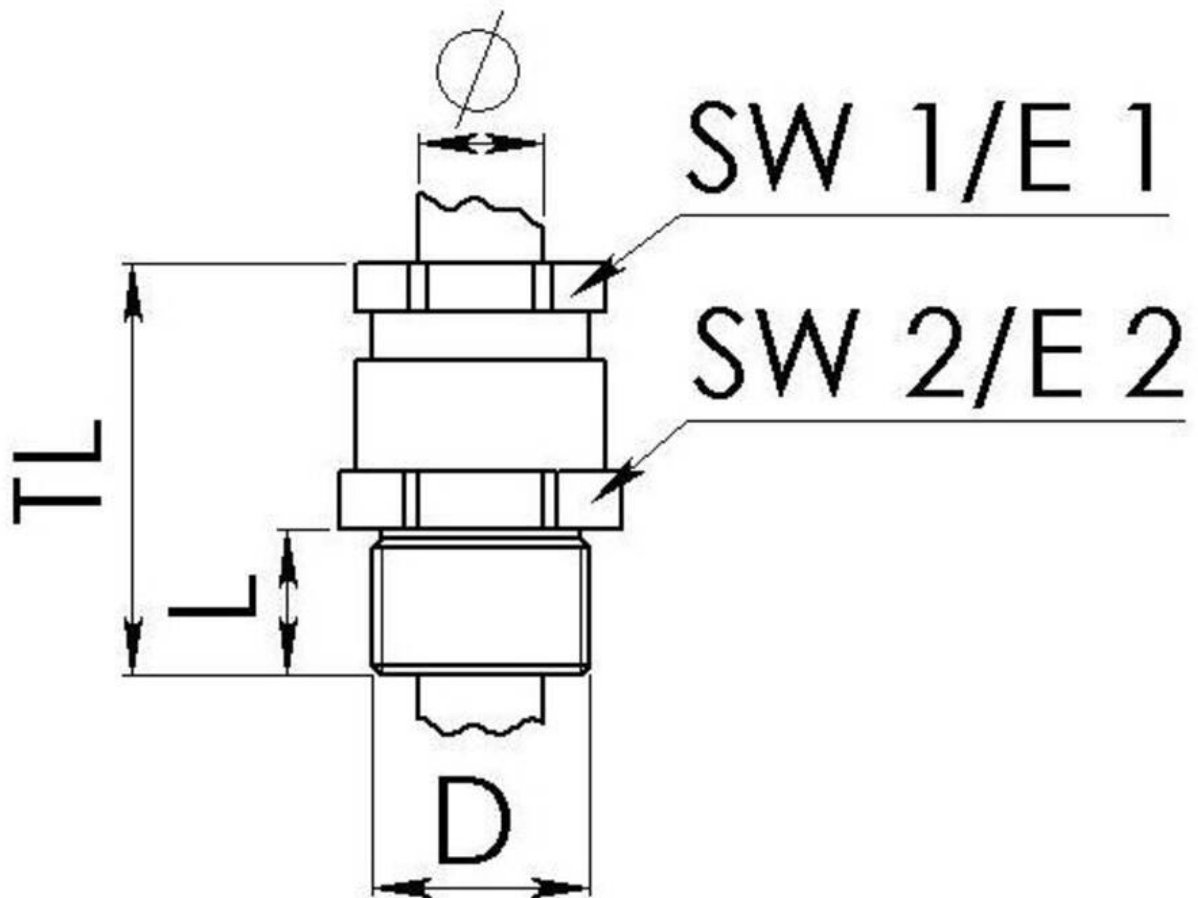

Your Contact:

WISKA Hoppmann GmbH

Kisdorfer Weg 28 · 24568 Kaltenkirchen · Germany

☎ +49-4191-508-0 · 📠 +49-4191-508-209

contact@wiska.de · www.wiska.com