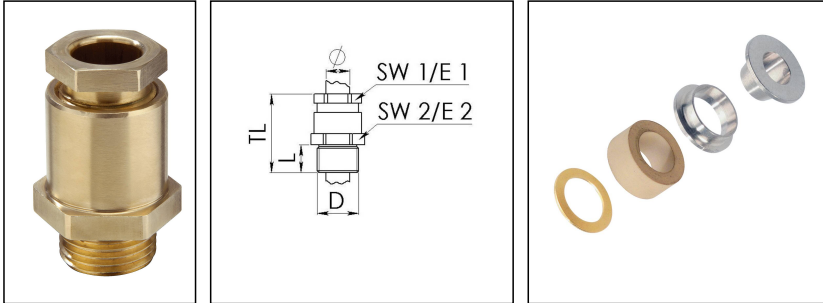

KVMS 24-Z8A

Cable gland, brass, DIN 89280, M24

Products may differ in size, colour and appearance to those shown. If you require further information or customisation, please contact us directly.

Material cable gland	Brass
Material sealing gasket	EPDM
Material earthing insert	Brass chromium-plated
Temp. range min	-40 °C
Temp. range max	100 °C
Protection class	IP54
Thread type	M
Ø Connection thread D	24
Lead	1,5
Length screw-in thread L	11 mm
Ø cable diameter min	7 mm
Ø cable diameter max	8,5 mm
Key width SW1	24 mm
Key width SW2	29 mm
Collar diameter E1	26 mm
Collar diameter E2	32 mm
Total length TL	49 mm
Install. torques fitting	10 N m
Install. torques cap nut	10 N m
Surface	Bright
Order no. bright	10016842
Type	KVMS 24-Z8A
Packing unit	1
Tariff number	85369010
EAN number	4007685168427