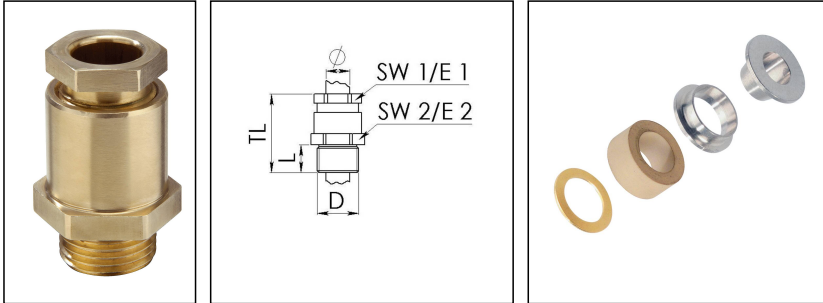

## KVMS 36-Z22

Cable gland, brass, DIN 89280, M36

Products may differ in size, colour and appearance to those shown. If you require further information or customisation, please contact us directly.

<b>Material cable gland</b>	Brass
<b>Material sealing gasket</b>	EPDM
<b>Material earthing insert</b>	Brass chromium-plated
<b>Temp. range min</b>	-40 °C
<b>Temp. range max</b>	100 °C
<b>Protection class</b>	IP54
<b>Thread type</b>	M
<b>Ø Connection thread D</b>	36
<b>Lead</b>	2
<b>Length screw-in thread L</b>	13 mm
<b>Ø cable diameter min</b>	20 mm
<b>Ø cable diameter max</b>	22,5 mm
<b>Key width SW1</b>	36 mm
<b>Key width SW2</b>	41 mm
<b>Collar diameter E1</b>	39 mm
<b>Collar diameter E2</b>	45 mm
<b>Total length TL</b>	58 mm
<b>Install. torques fitting</b>	15 N m
<b>Install. torques cap nut</b>	15 N m
<b>Surface</b>	Bright
<b>Order no. bright</b>	10016850
<b>Type</b>	KVMS 36-Z22
<b>Packing unit</b>	1
<b>Tariff number</b>	85369010
<b>EAN number</b>	4007685168502