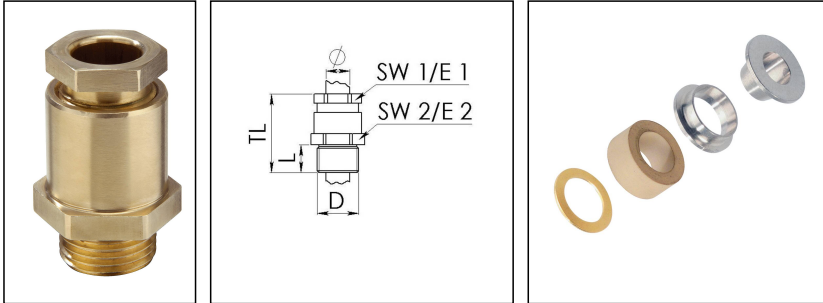

## KVMS 36-Z24

Cable gland, brass, DIN 89280, M36

Products may differ in size, colour and appearance to those shown. If you require further information or customisation, please contact us directly.

<b>Material cable gland</b>	Brass
<b>Material sealing gasket</b>	EPDM
<b>Material earthing insert</b>	Brass chromium-plated
<b>Temp. range min</b>	-40 °C
<b>Temp. range max</b>	100 °C
<b>Protection class</b>	IP54
<b>Thread type</b>	M
<b>Ø Connection thread D</b>	36
<b>Lead</b>	2
<b>Length screw-in thread L</b>	13 mm
<b>Ø cable diameter min</b>	22 mm
<b>Ø cable diameter max</b>	24,5 mm
<b>Key width SW1</b>	36 mm
<b>Key width SW2</b>	41 mm
<b>Collar diameter E1</b>	39 mm
<b>Collar diameter E2</b>	45 mm
<b>Total length TL</b>	58 mm
<b>Install. torques fitting</b>	15 N m
<b>Install. torques cap nut</b>	15 N m
<b>Surface</b>	Bright
<b>Order no. bright</b>	10016851
<b>Type</b>	KVMS 36-Z24
<b>Packing unit</b>	1
<b>Tariff number</b>	85369010
<b>EAN number</b>	4007685168519