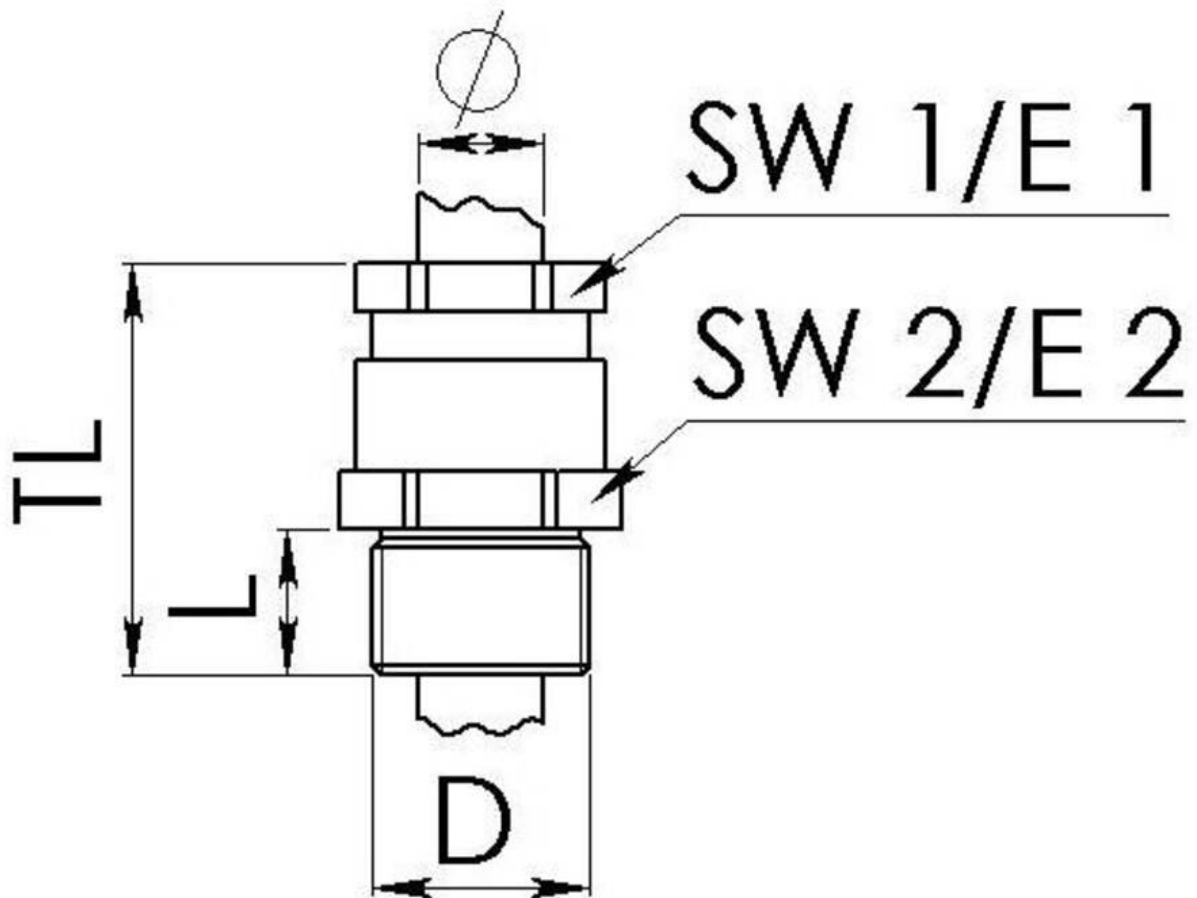

Your Contact:

WISKA Hoppmann GmbH

Kisdorfer Weg 28 · 24568 Kaltenkirchen · Germany

☎ +49-4191-508-0 · 📠 +49-4191-508-209

contact@wiska.de · www.wiska.com