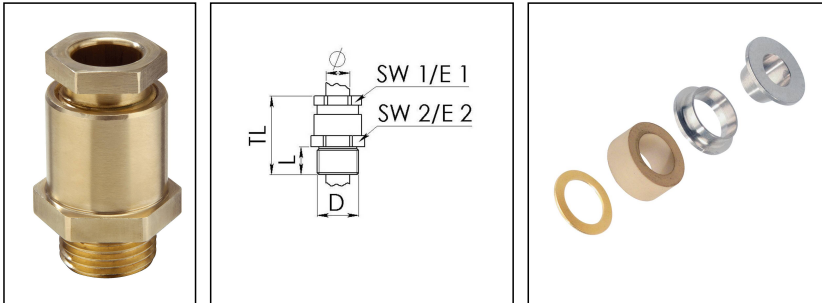

KVMS 105-Z75

Cable gland, brass, similar to DIN 89280, M105

Products may differ in size, colour and appearance to those shown. If you require further information or customisation, please contact us directly.

| | |
|---------------------------------|------------------------|
| Material cable gland | Brass |
| Material sealing gasket | EPDM |
| Material earthing insert | Brass chromium-plated |
| Temp. range min | -40 °C |
| Temp. range max | 100 °C |
| Protection class | IP54 |
| Thread type | M |
| Ø Connection thread D | 105 |
| Lead | 2 |
| Length screw-in thread L | 20 mm |
| Ø cable diameter min | 73 mm |
| Ø cable diameter max | 78 mm |
| Key width SW1 | 105 mm |
| Key width SW2 | 115 mm |
| Collar diameter E1 | 114 mm |
| Collar diameter E2 | 127 mm |
| Total length TL | 88 mm |
| Install. torques fitting | 30 N m |
| Install. torques cap nut | 30 N m |
| Advice | * Similar to DIN 89280 |
| Surface | Bright |
| Order no. bright | 10016864 |
| Type | KVMS 105-Z75 |
| Packing unit | 1 |
| Tariff number | 85369010 |