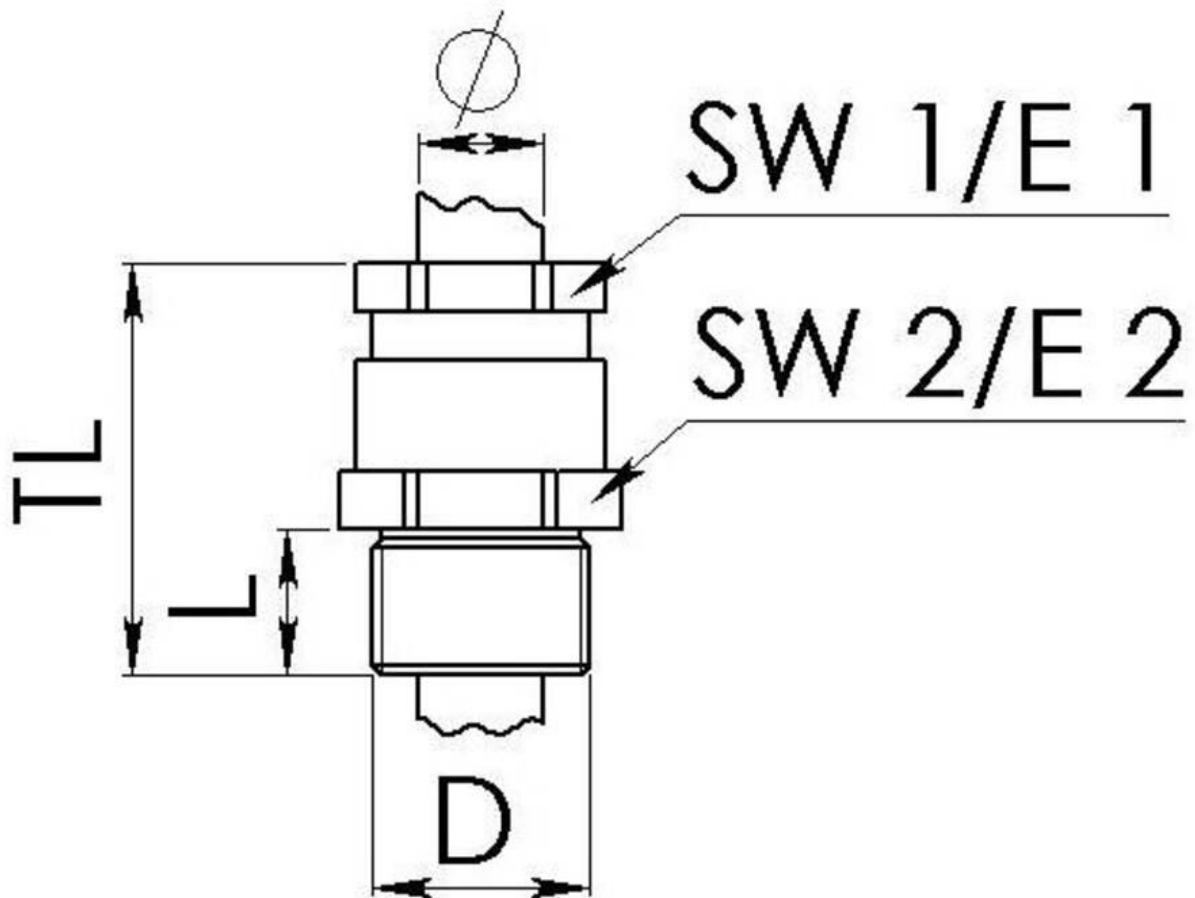

Your Contact:

WISKA Hoppmann GmbH

Kisdorfer Weg 28 · 24568 Kaltenkirchen · Germany

☎ +49-4191-508-0 · 📠 +49-4191-508-209

contact@wiska.de · www.wiska.com