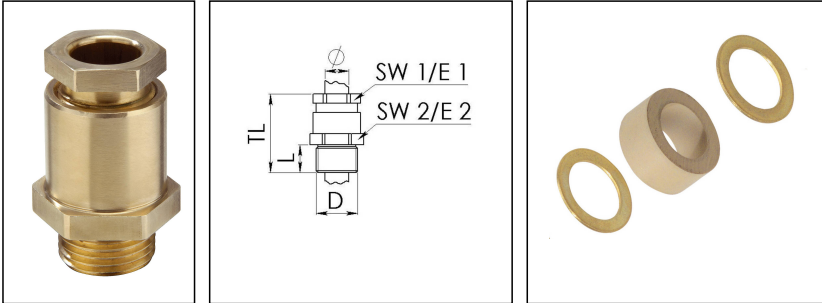

## KVMS 105-W70

Cable gland, brass, similar to DIN 89280, M105

Products may differ in size, colour and appearance to those shown. If you require further information or customisation, please contact us directly.

<b>Material cable gland</b>	Brass
<b>Material sealing gasket</b>	EPDM
<b>Temp. range min</b>	-40 °C
<b>Temp. range max</b>	100 °C
<b>Protection class</b>	IP54
<b>Thread type</b>	M
<b>Ø Connection thread D</b>	105
<b>Lead</b>	2
<b>Length screw-in thread L</b>	20 mm
<b>Ø cable diameter min</b>	68 mm
<b>Ø cable diameter max</b>	73 mm
<b>Key width SW1</b>	105 mm
<b>Key width SW2</b>	115 mm
<b>Collar diameter E1</b>	114 mm
<b>Collar diameter E2</b>	127 mm
<b>Total length TL</b>	88 mm
<b>Install. torques fitting</b>	30 N m
<b>Install. torques cap nut</b>	30 N m
<b>Advice</b>	* Similar to DIN 89280
<b>Surface</b>	Bright
<b>Order no. bright</b>	10016894
<b>Type</b>	KVMS 105-W70
<b>Packing unit</b>	1
<b>Tariff number</b>	85369010
<b>EAN number</b>	4007686096712