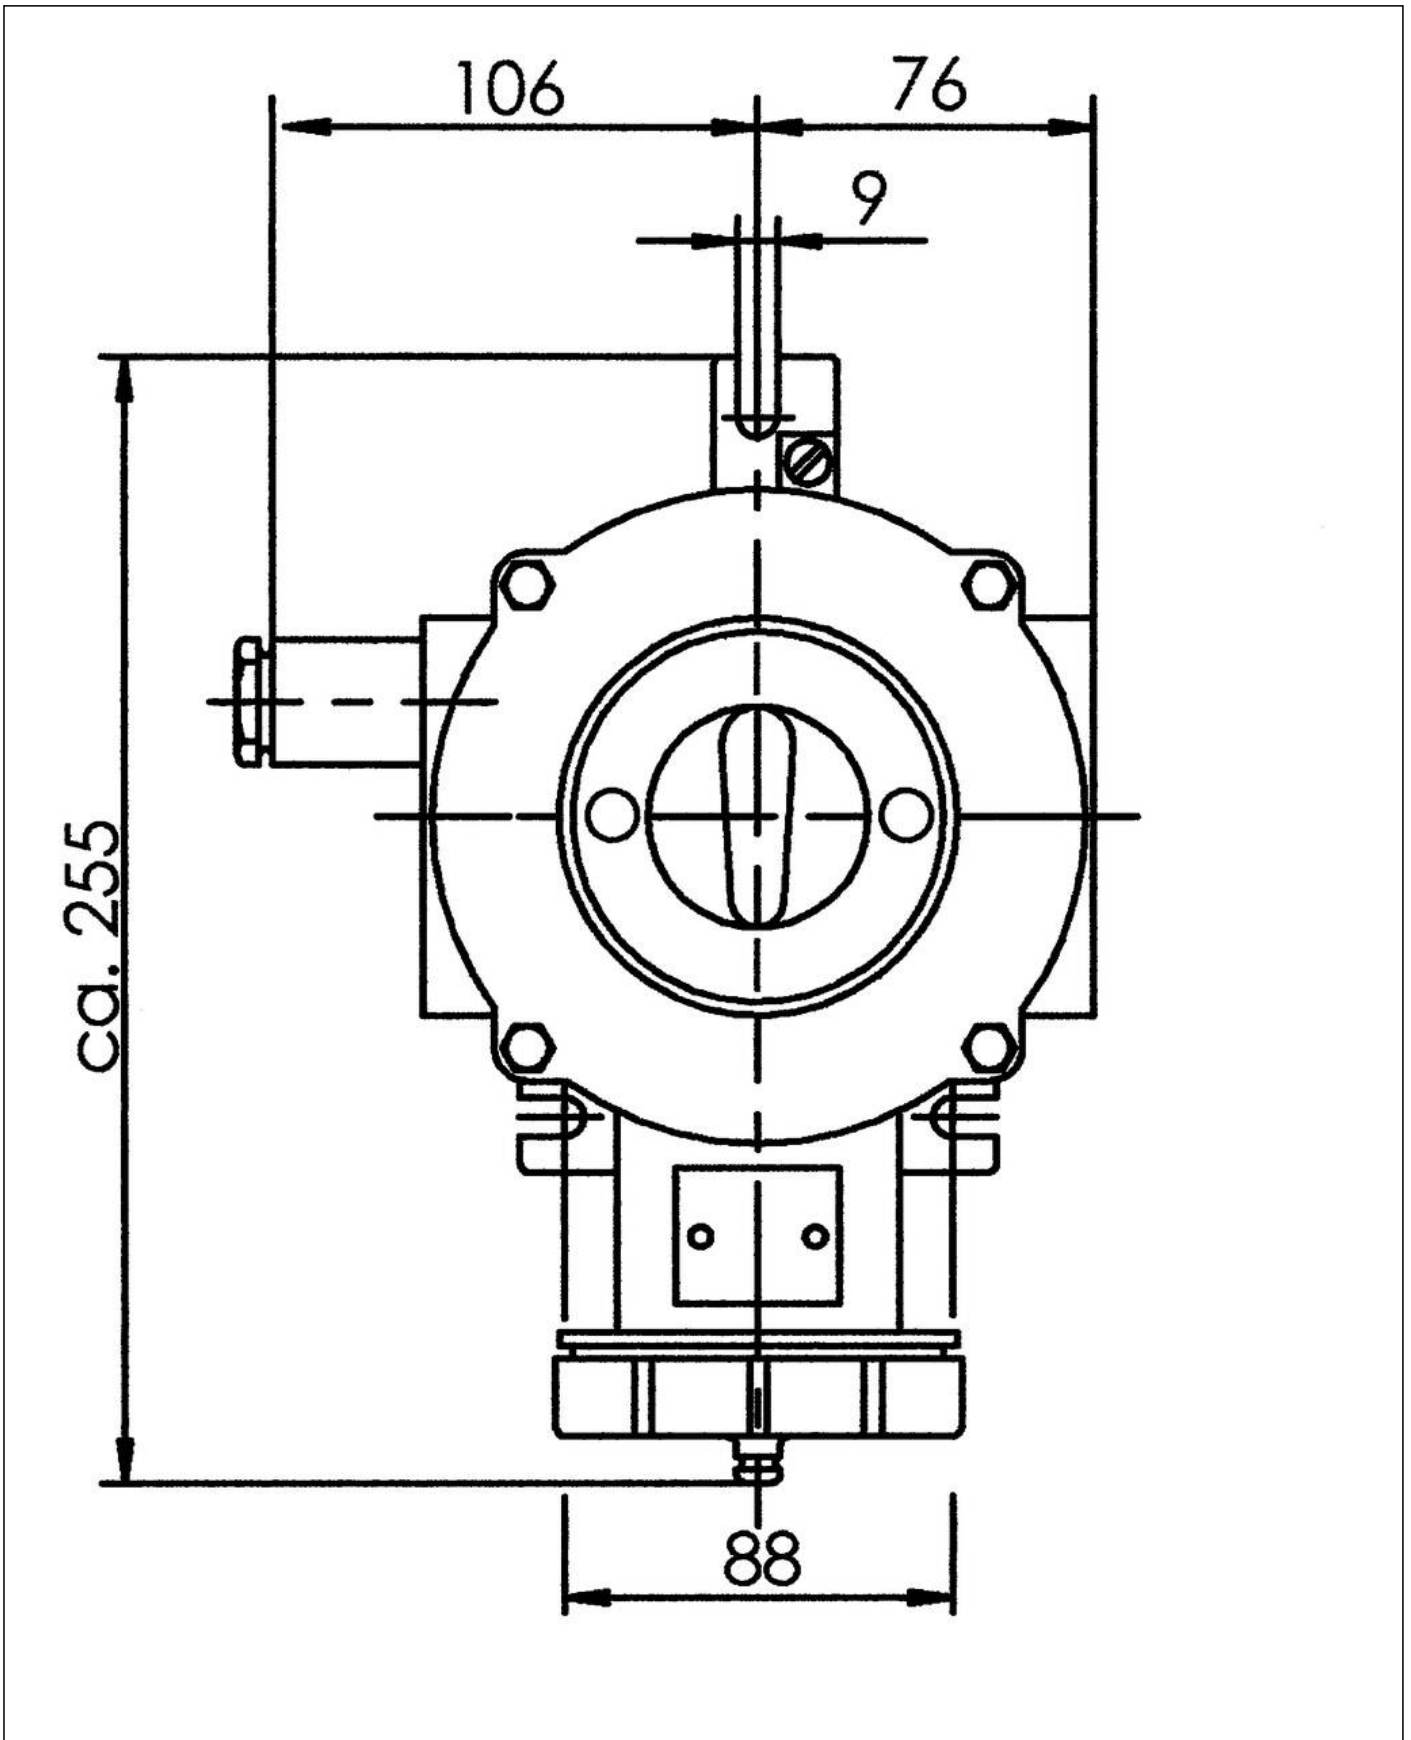

Your Contact:

WISKA Hoppmann GmbH

Kisdorfer Weg 28 · 24568 Kaltenkirchen · Germany

☎ +49-4191-508-0 · 📠 +49-4191-508-209

contact@wiska.de · www.wiska.com