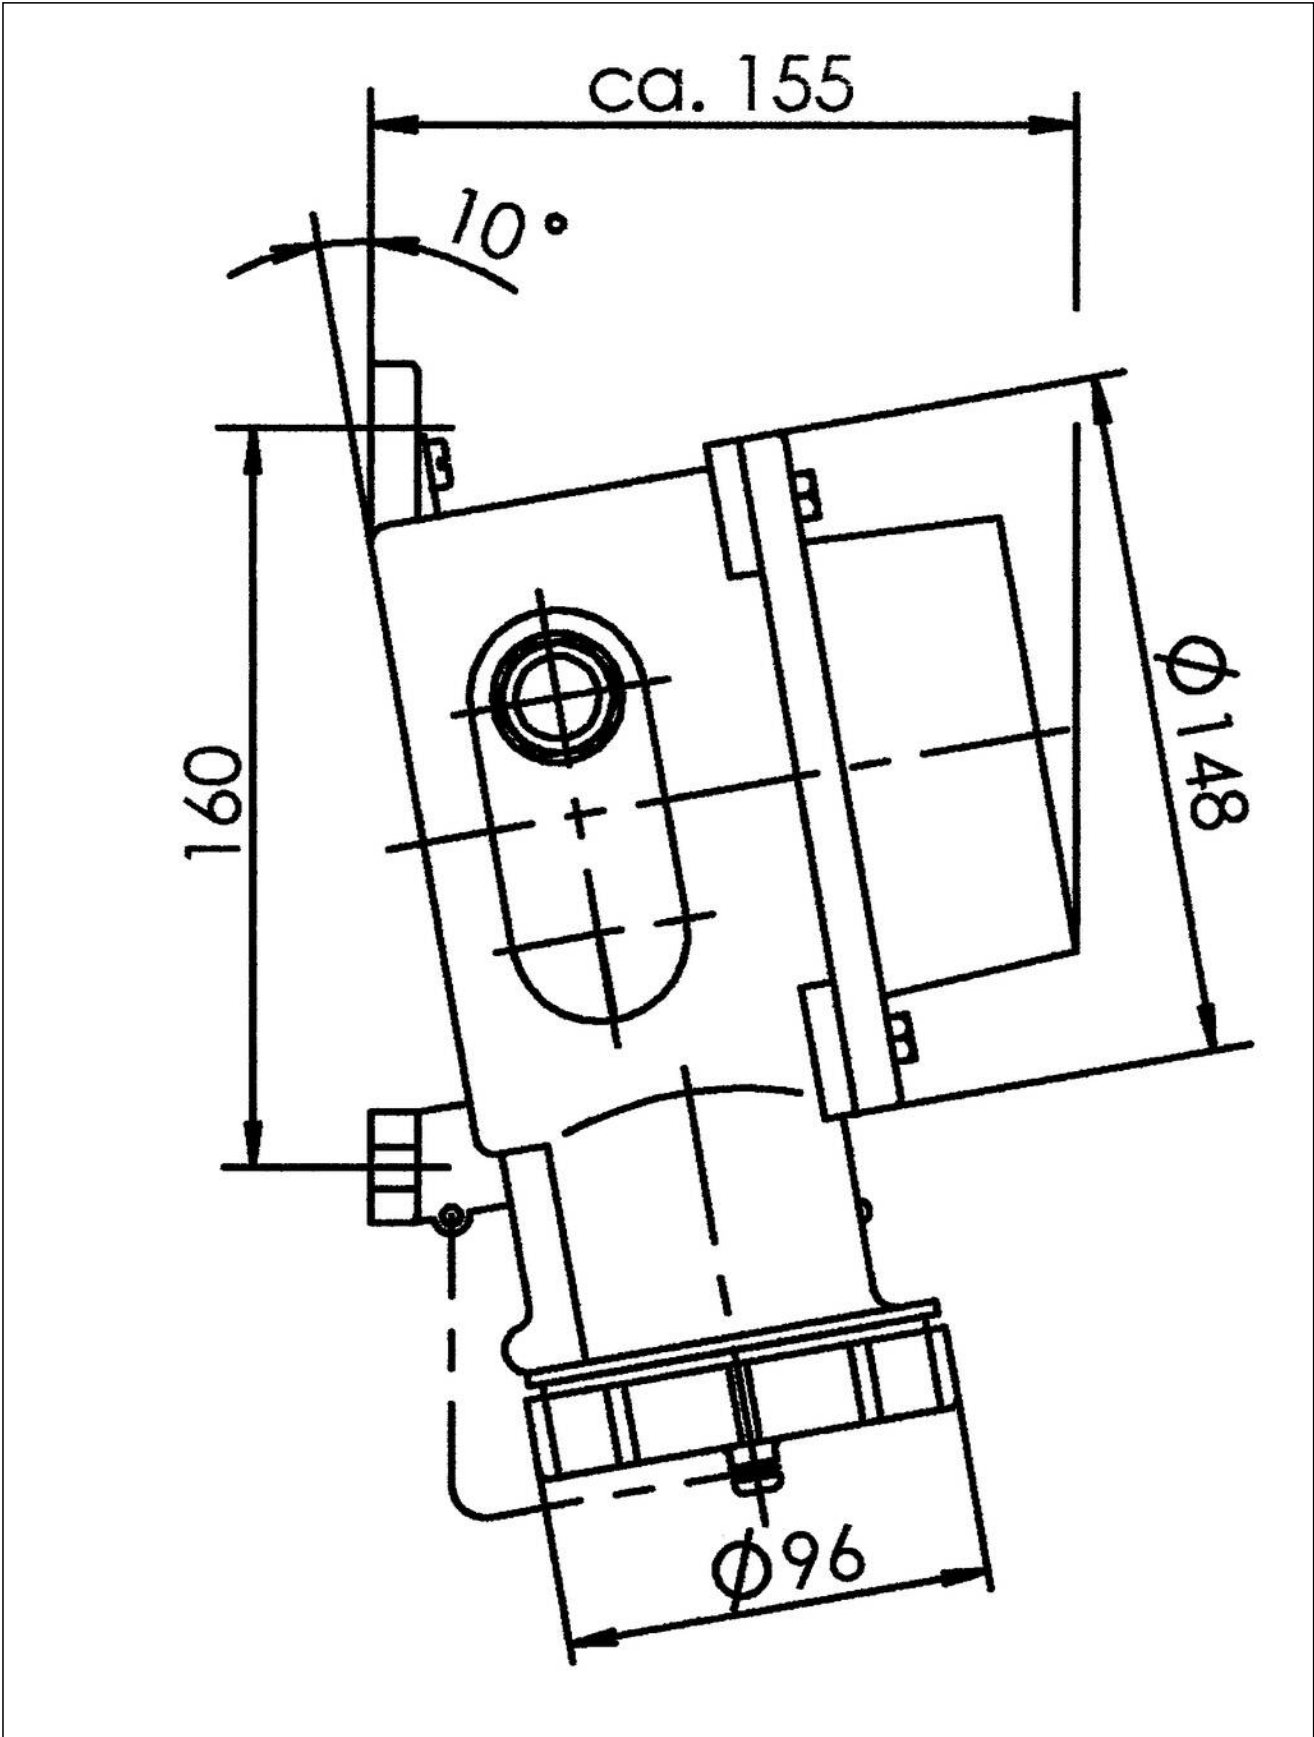

Your Contact:

WISKA Hoppmann GmbH

Kisdorfer Weg 28 · 24568 Kaltenkirchen · Germany

☎ +49-4191-508-0 · 📠 +49-4191-508-209

contact@wiska.de · www.wiska.com