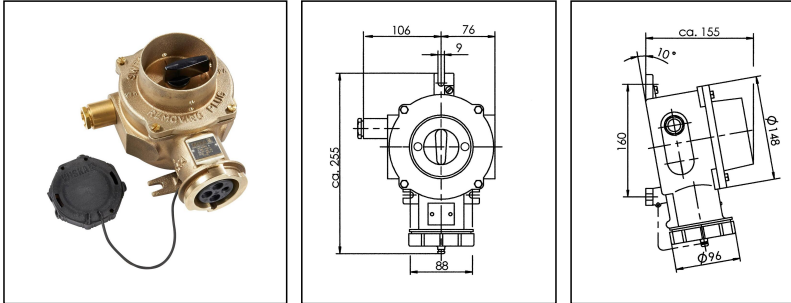

# SO-32A-MS-R-500V-4P-3H-IP56-A01-Z20

CEE-socket 32A 500V 3h, brass, IP56

Products may differ in size, colour and appearance to those shown. If you require further information or customisation, please contact us directly.

<b>WISKA-Order no.</b>	10017009
<b>Type</b>	SO-32A-MS-R-500V-4P-3H-IP56-A01-Z20
<b>Current</b>	32 A
<b>Protection class</b>	IP56
<b>Number of sockets</b>	1
<b>Temp. range min</b>	-25 °C
<b>Temp. range max</b>	45 °C
<b>Type of switch</b>	On-Off, 3-pole
<b>Socket insert</b>	CEE
<b>Clock face position</b>	3h
<b>Using for cable gland</b>	
<b>Type of cable gland</b>	KVM 30x2,0 Z 20 / 18-20,5mm
<b>Ø cable diameter min</b>	18 mm
<b>Ø cable diameter max</b>	20,5 mm
<b>Type of cable</b>	armoured
<b>Mounting</b>	Surface mounting
<b>Weight</b>	5,55 kg
<b>Variations</b>	on request
<b>Tariff number</b>	85366990

Remarks:

CEE-socket 32A with switch  
 IP56 Type 9, 90R  
 Brass/red brass, plastic bayonet cap  
 with switch and mechanical locking mechanism,  
 3-pole + PE

Your Contact:

**WISKA Hoppmann GmbH**  
 Kisdorfer Weg 28 · 24568 Kaltenkirchen · Germany  
 ☎ +49-4191-508-0 · 📠 +49-4191-508-209  
 contact@wiska.de · www.wiska.com

**Clock face position protective**  
**earth conductor 3h**  
**cable entry 1x M30x2/Z20 O-**  
**for armoured cable 18-20,5mm in diameter**