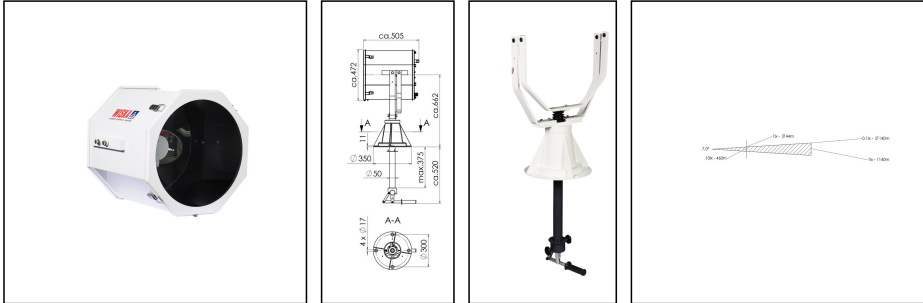

## SW400A-1000-X(230)-P08

Searchlight for halogen lamps Ø 400mm 1000W 230V, aluminium reflector

Products may differ in size, colour and appearance to those shown. If you require further information or customisation, please contact us directly.

<b>WISKA-Order no.</b>	10021000
<b>Type</b>	SW400A-1000-X(230)-P08
<b>Material</b>	Stainless steel
<b>Colour</b>	RAL 9016
<b>Surface</b>	Powder coated
<b>Wattage</b>	1000 W
<b>Voltage max. (V)</b>	230 V
<b>Type of Voltage</b>	AC
<b>Frequence</b>	50/60 Hz
<b>Protection class</b>	IP56
<b>Operational areas</b>	Outdoor
<b>Reflector</b>	Aluminium
<b>Focusing</b>	fixed focus
<b>Lightsource</b>	Halogen lamp
<b>Lightsource incl.</b>	No
<b>Light performance</b>	immediately
<b>Range (1 lux)</b>	1125 m
<b>Light intensity mio/cd</b>	1,3
<b>Divergence</b>	7°/10
<b>Lampholder</b>	GX 9,5
<b>Number of lampholder</b>	1 ST
<b>Temp. range min</b>	-25 °C
<b>Temp. range max</b>	45 °C
<b>Type of cable gland</b>	ESKVS 20
<b>Material cable gland</b>	Polyamide