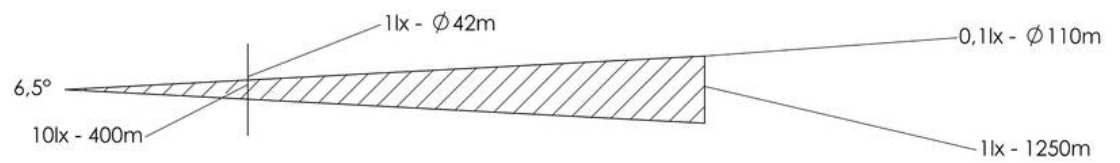

Your Contact:

WISKA Hoppmann GmbH

Kisdorfer Weg 28 · 24568 Kaltenkirchen · Germany

☎ +49-4191-508-0 · 📠 +49-4191-508-209

contact@wiska.de · www.wiska.com