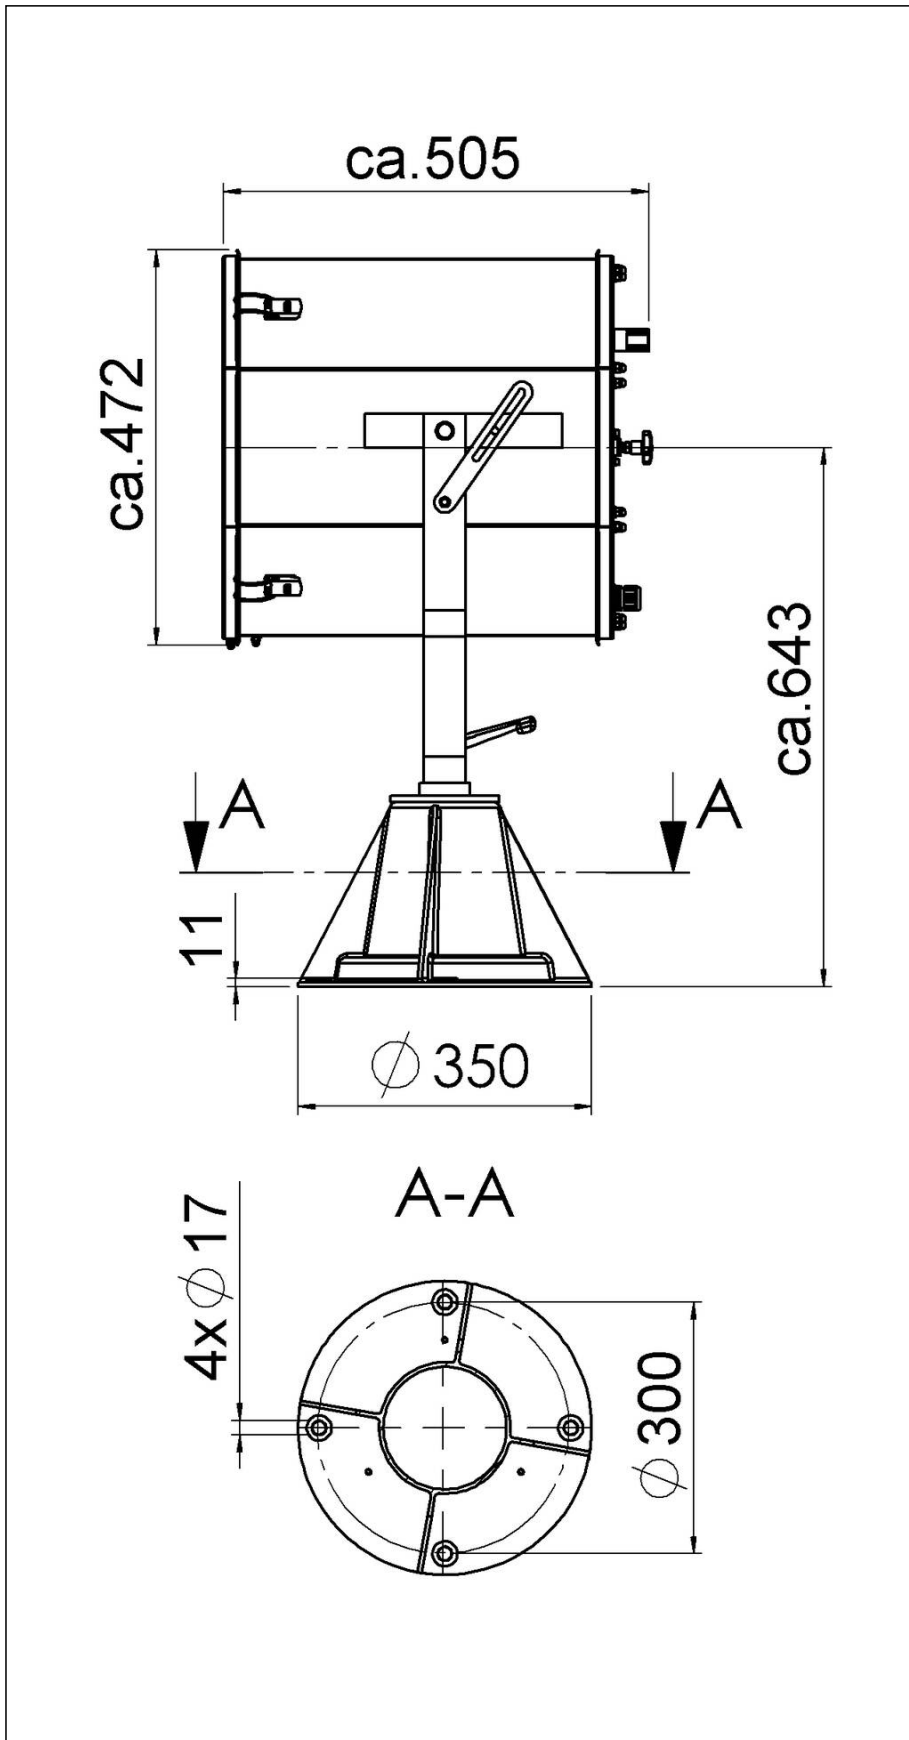

Your Contact:

WISKA Hoppmann GmbH

Kisdorfer Weg 28 · 24568 Kaltenkirchen · Germany

☎ +49-4191-508-0 · 📠 +49-4191-508-209

contact@wiska.de · www.wiska.com