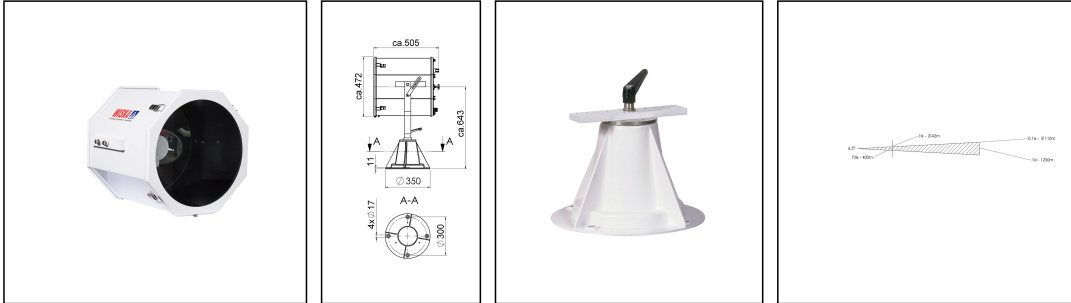

SW400 -1000-X(230)-P04-I01

Searchlight for halogen lamp Ø 400mm 1000W 230V

Products may differ in size, colour and appearance to those shown. If you require further information or customisation, please contact us directly.

WISKA-Order no.	10021009
Type	SW400 -1000-X(230)-P04-I01
Material	Stainless steel
Colour	RAL 9016
Surface	Powder coated
Wattage	1000 W
Voltage max. (V)	230 V
Type of Voltage	AC
Frequence	50/60 Hz
Protection class	IP56
Operational areas	Outdoor
Reflector	Glass
Focusing	manuel
Lightsource	Halogen lamp
Lightsource incl.	No
Light performance	immediately
Range (1 lux)	1250 m
Light intensity mio/cd	1,5
Divergence	6,5°/10
Lampholder	GX 9,5
Number of lampholder	1 ST
Temp. range min	-25 °C
Temp. range max	45 °C
Type of cable gland	ESKVS 20
Material cable gland	Polyamide

Remarks:

SW400: Searchlight for halogen-lamp 230V, IP56 glass parabolic mirror 400mm
1000W

Voltage: 230V

P04: Deck, aluminium

I01: manuel, stepless focusing

Equipment:

- Toughened front glass
- Rubber sealing
- Quick fastening devices
- Connection cable 3m
- Anti dazzle screen
- Approval by China Classification Society