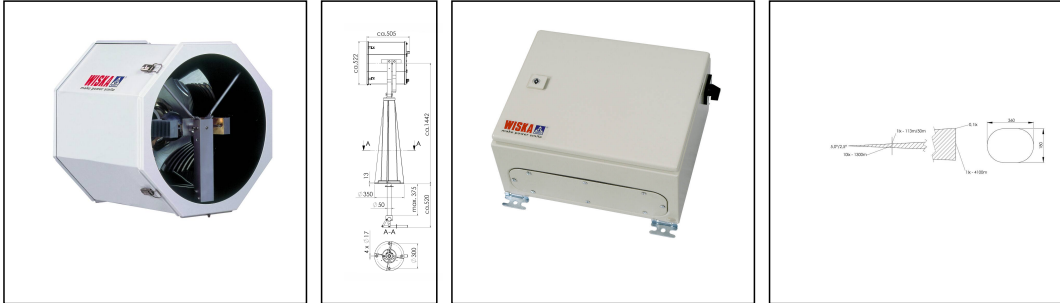

SH450 -1200-K(220)-P10

Searchlight with metal halide lamp Ø 450mm 1200W 230V

Products may differ in size, colour and appearance to those shown. If you require further information or customisation, please contact us directly.

WISKA-Order no.	10021010
Type	SH450 -1200-K(220)-P10
Material	Stainless steel
Wattage	1200 W
Colour	RAL 9016
Surface	Powder coated
Voltage	230 V
Type of Voltage	AC
Frequence	50/60 Hz
Protection class	IP56
Operational areas	Outdoor
Reflector	Glass
Focusing	fixed focus
Lightsource	Metal halide lamp
Lightsource incl.	Yes
Bulb shape	rod shaped
Average lamp durability	750 h
Light performance	Maximum light after 45 sec., immediately
Range (1 lux)	4100 m
Light intensity mio/cd	17
Divergence	5°/10
Lampholder	SFc15,6-6
Number of lampholder	1 ST
Temp. range min	-25 °C
Temp. range max	45 °C

Remarks:

SH450: Searchlight with metal halide lamp 1200W, IP56 glass parabolic mirror 450mm
1200W
K(220): Power supply unit, conventional, PSUH, 220V
P10: Cabin Control with Pedestal, CP 400/450 Aluminium