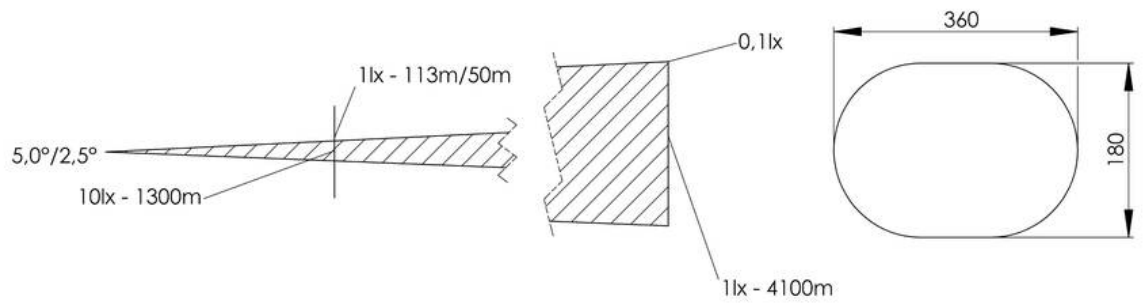

Your Contact:

WISKA Hoppmann GmbH

Kisdorfer Weg 28 · 24568 Kaltenkirchen · Germany

☎ +49-4191-508-0 · 📠 +49-4191-508-209

contact@wiska.de · www.wiska.com