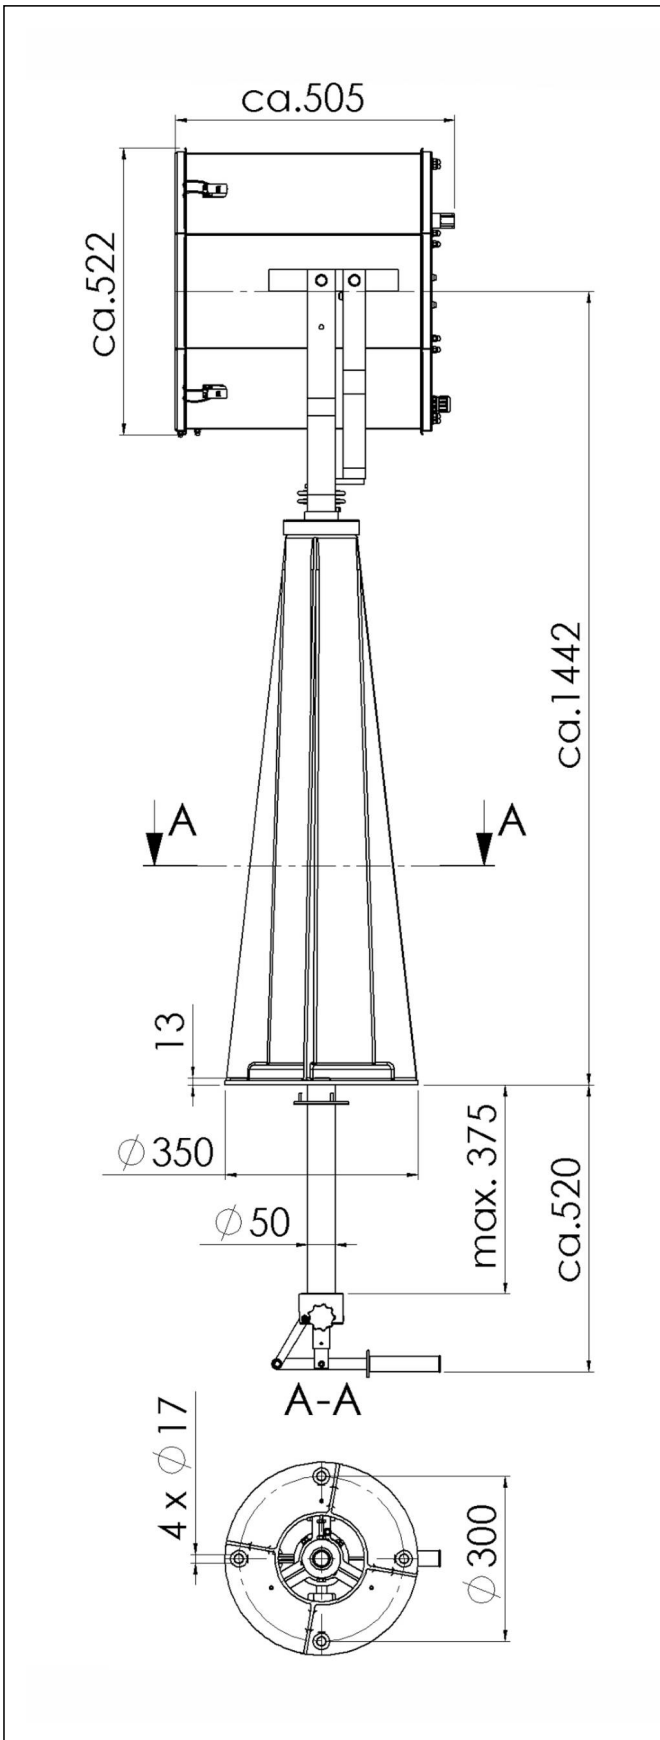

Your Contact:

WISKA Hoppmann GmbH

Kisdorfer Weg 28 · 24568 Kaltenkirchen · Germany

☎ +49-4191-508-0 · 📠 +49-4191-508-209

contact@wiska.de · www.wiska.com