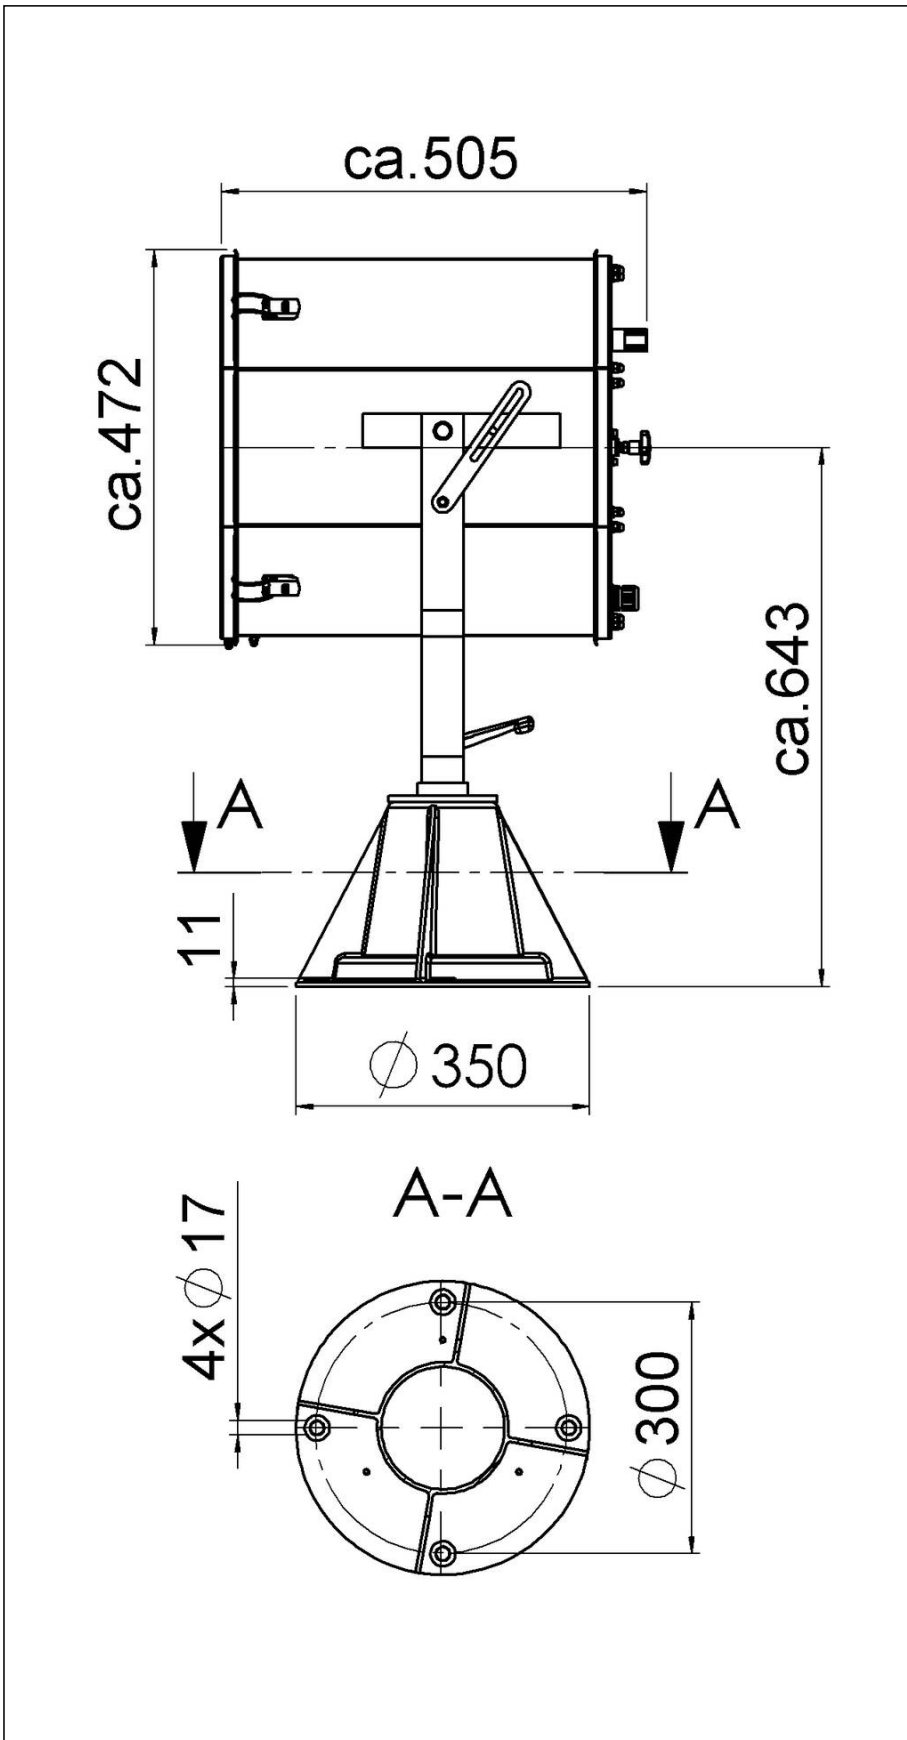

Your Contact:

WISKA Hoppmann GmbH

Kisdorfer Weg 28 · 24568 Kaltenkirchen · Germany

☎ +49-4191-508-0 · 📠 +49-4191-508-209

contact@wiska.de · www.wiska.com