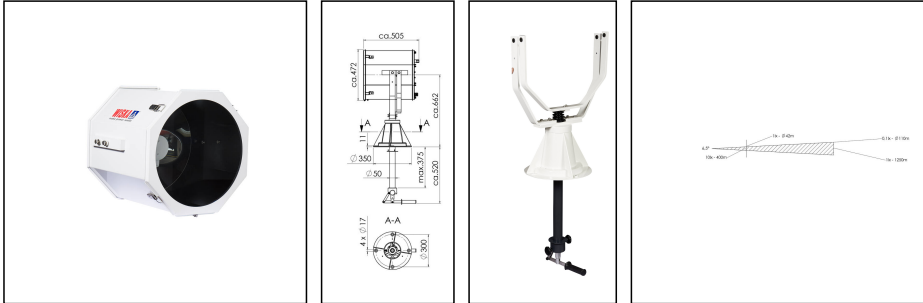

SW400 -1000-X(230)-P08-I01

Searchlight for halogen lamp Ø 400mm 1000W 230V

Products may differ in size, colour and appearance to those shown. If you require further information or customisation, please contact us directly.

WISKA-Order no.	10021027
Type	SW400 -1000-X(230)-P08-I01
Material	Stainless steel
Colour	RAL 9016
Surface	Powder coated
Wattage	1000 W
Voltage max. (V)	230 V
Type of Voltage	AC
Frequence	50/60 Hz
Protection class	IP56
Operational areas	Outdoor
Reflector	Glass
Focusing	manuel
Lightsource	Halogen lamp
Lightsource incl.	No
Light performance	immediately
Range (1 lux)	1250 m
Light intensity mio/cd	1,5
Divergence	6,5°/10
Lampholder	GX 9,5
Number of lampholder	1 ST
Temp. range min	-25 °C
Temp. range max	45 °C
Type of cable gland	ESKVS 20
Material cable gland	Polyamide

Remarks:

SW400: Searchlight for halogen-lamp 230V, IP56 glass parabolic mirror 400mm
1000W

Voltage: 230V

P08: Cabin Control, aluminium

I01: manuel,stepless focusing

Equipment:

- Toughened front glass
- Rubber sealing
- Quick fastening devices
- Connection cable 3m
- Anti dazzle screen
- Focusing
- Approval by China Classification Society