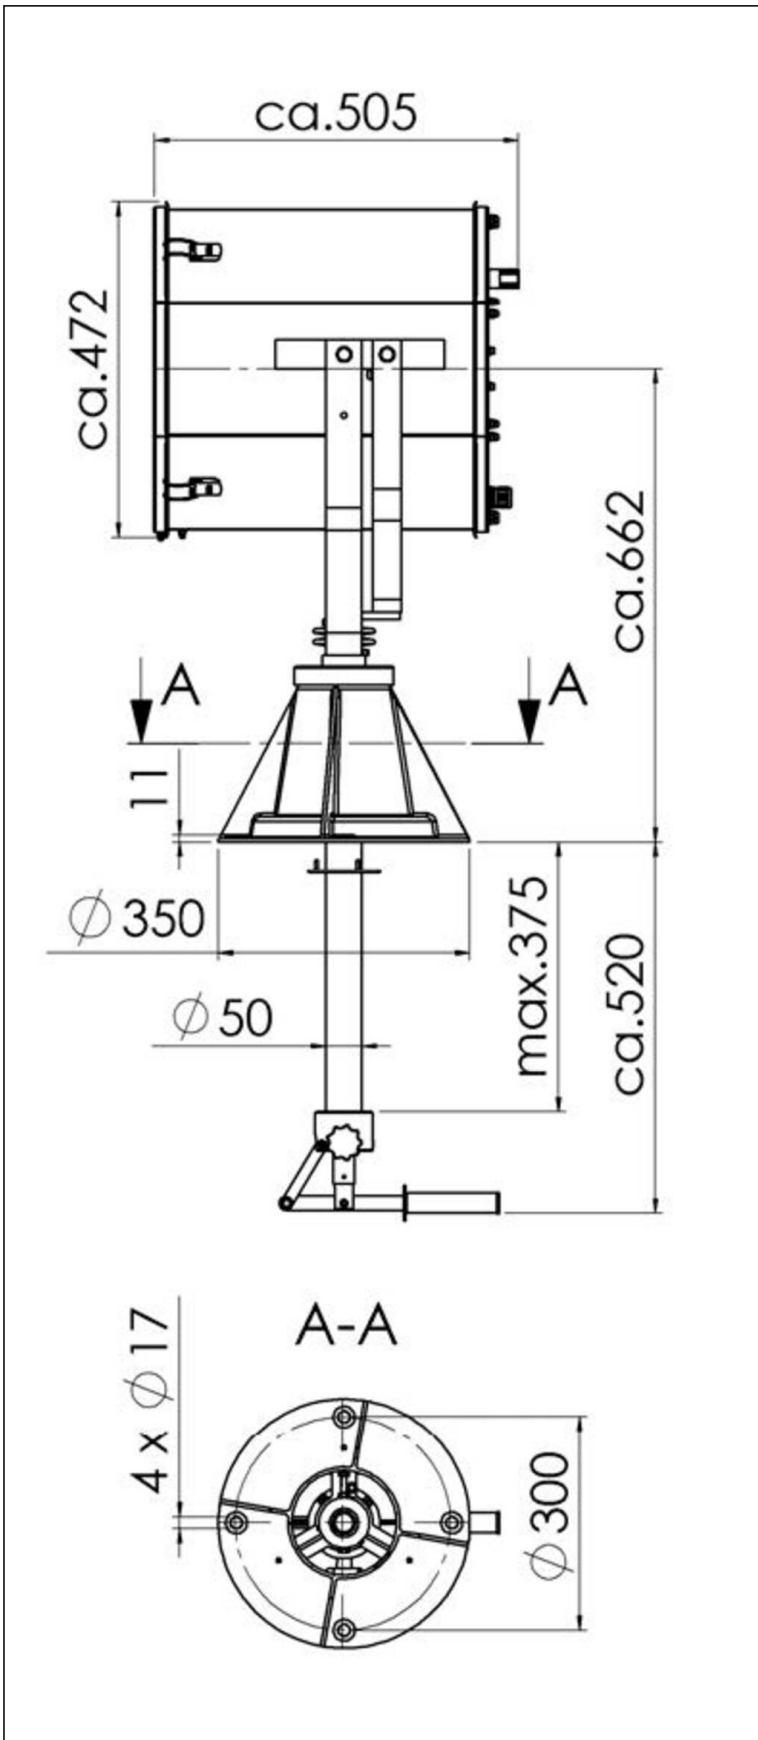

Your Contact:

WISKA Hoppmann GmbH

Kisdorfer Weg 28 · 24568 Kaltenkirchen · Germany

☎ +49-4191-508-0 · 📠 +49-4191-508-209

contact@wiska.de · www.wiska.com