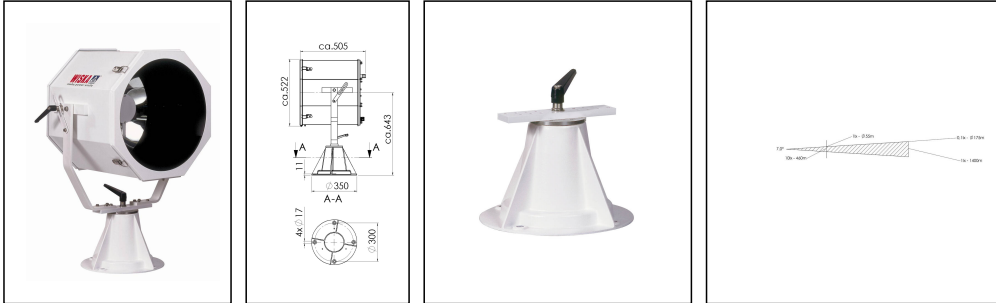

## SW450 -2000-X(230)-P04-I01

Searchlight for halogen lamp Ø 450mm 2000W 230V

Products may differ in size, colour and appearance to those shown. If you require further information or customisation, please contact us directly.

<b>WISKA-Order no.</b>	10021052
<b>Type</b>	SW450 -2000-X(230)-P04-I01
<b>Material</b>	Stainless steel
<b>Colour</b>	RAL 9016
<b>Surface</b>	Powder coated
<b>Wattage</b>	2000 W
<b>Voltage max. (V)</b>	230 V
<b>Type of Voltage</b>	AC
<b>Frequence</b>	50/60 Hz
<b>Protection class</b>	IP56
<b>Operational areas</b>	Outdoor
<b>Reflector</b>	Glass
<b>Focusing</b>	manuel
<b>Lightsource</b>	Halogen lamp
<b>Lightsource incl.</b>	No
<b>Light performance</b>	immediately
<b>Range (1 lux)</b>	1430 m
<b>Light intensity mio/cd</b>	2
<b>Divergence</b>	7°/10
<b>Lampholder</b>	GY 16
<b>Number of lampholder</b>	1 ST
<b>Temp. range min</b>	-25 °C
<b>Temp. range max</b>	45 °C
<b>Type of cable gland</b>	ESKVS 20
<b>Material cable gland</b>	Polyamide

Remarks:

SW450: Searchlight for halogen-lamp 230V, IP56 glass parabolic mirror 450mm  
 2000W  
 Voltage: 230V  
 P04: Deck, aluminium  
 I01: manuel,stepless focusing

Equipment:

- Toughened front glass
- Rubber sealing
- Quick fastening devices
- Connection cable 3m
- Anti dazzle screen