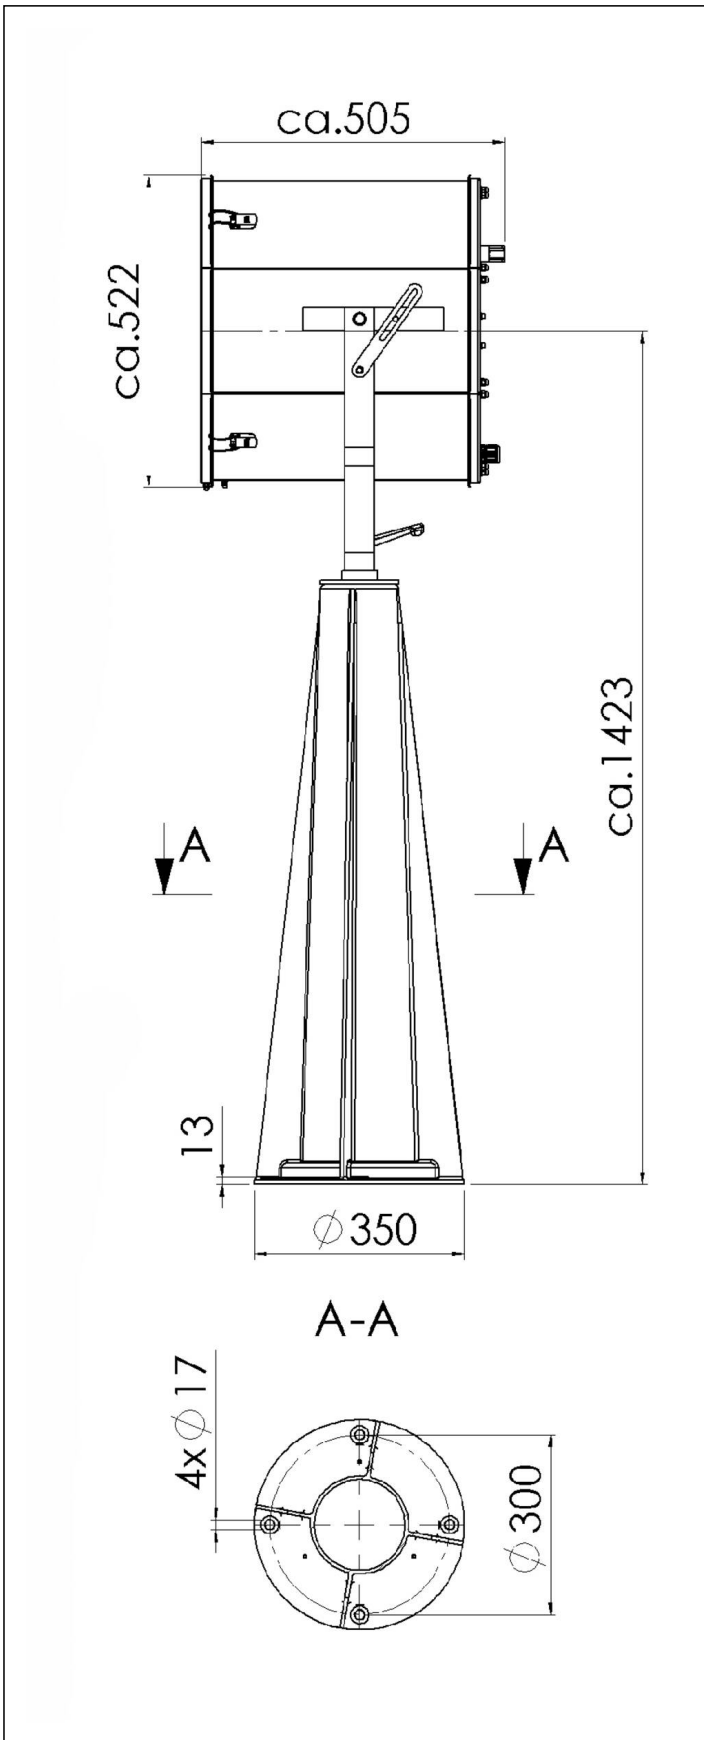

Your Contact:

WISKA Hoppmann GmbH

Kisdorfer Weg 28 · 24568 Kaltenkirchen · Germany

☎ +49-4191-508-0 · 📠 +49-4191-508-209

contact@wiska.de · www.wiska.com