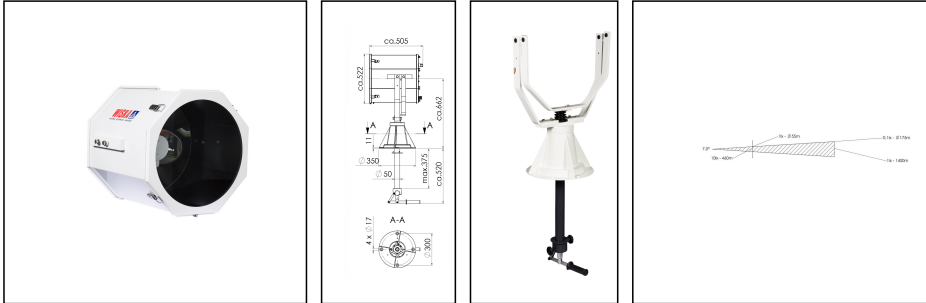

## SW450 -2000-X(230)-P08-I01

Searchlight for halogen lamp Ø 450mm 2000W 230V

Products may differ in size, colour and appearance to those shown. If you require further information or customisation, please contact us directly.

<b>WISKA-Order no.</b>	10021054
<b>Type</b>	SW450 -2000-X(230)-P08-I01
<b>Material</b>	Stainless steel
<b>Colour</b>	RAL 9016
<b>Surface</b>	Powder coated
<b>Wattage</b>	2000 W
<b>Voltage max. (V)</b>	230 V
<b>Type of Voltage</b>	AC
<b>Frequence</b>	50/60 Hz
<b>Protection class</b>	IP56
<b>Operational areas</b>	Outdoor
<b>Reflector</b>	Glass
<b>Focusing</b>	manuel
<b>Lightsource</b>	Halogen lamp
<b>Lightsource incl.</b>	No
<b>Light performance</b>	immediately
<b>Range (1 lux)</b>	1430 m
<b>Light intensity mio/cd</b>	2
<b>Divergence</b>	7°/10
<b>Lampholder</b>	GY 16
<b>Number of lampholder</b>	1 ST
<b>Temp. range min</b>	-25 °C
<b>Temp. range max</b>	45 °C
<b>Type of cable gland</b>	ESKVS 20
<b>Material cable gland</b>	Polyamide

Remarks:

SW450: Searchlight for halogen-lamp 230V, IP56 glass parabolic mirror 450mm  
2000W

Voltage: 230V

P08: Cabin Control, aluminium

I01: manuel,stepless focusing

Equipment:

- Toughened front glass
- Rubber sealing
- Quick fastening devices
- Connection cable 3m
- Anti dazzle screen