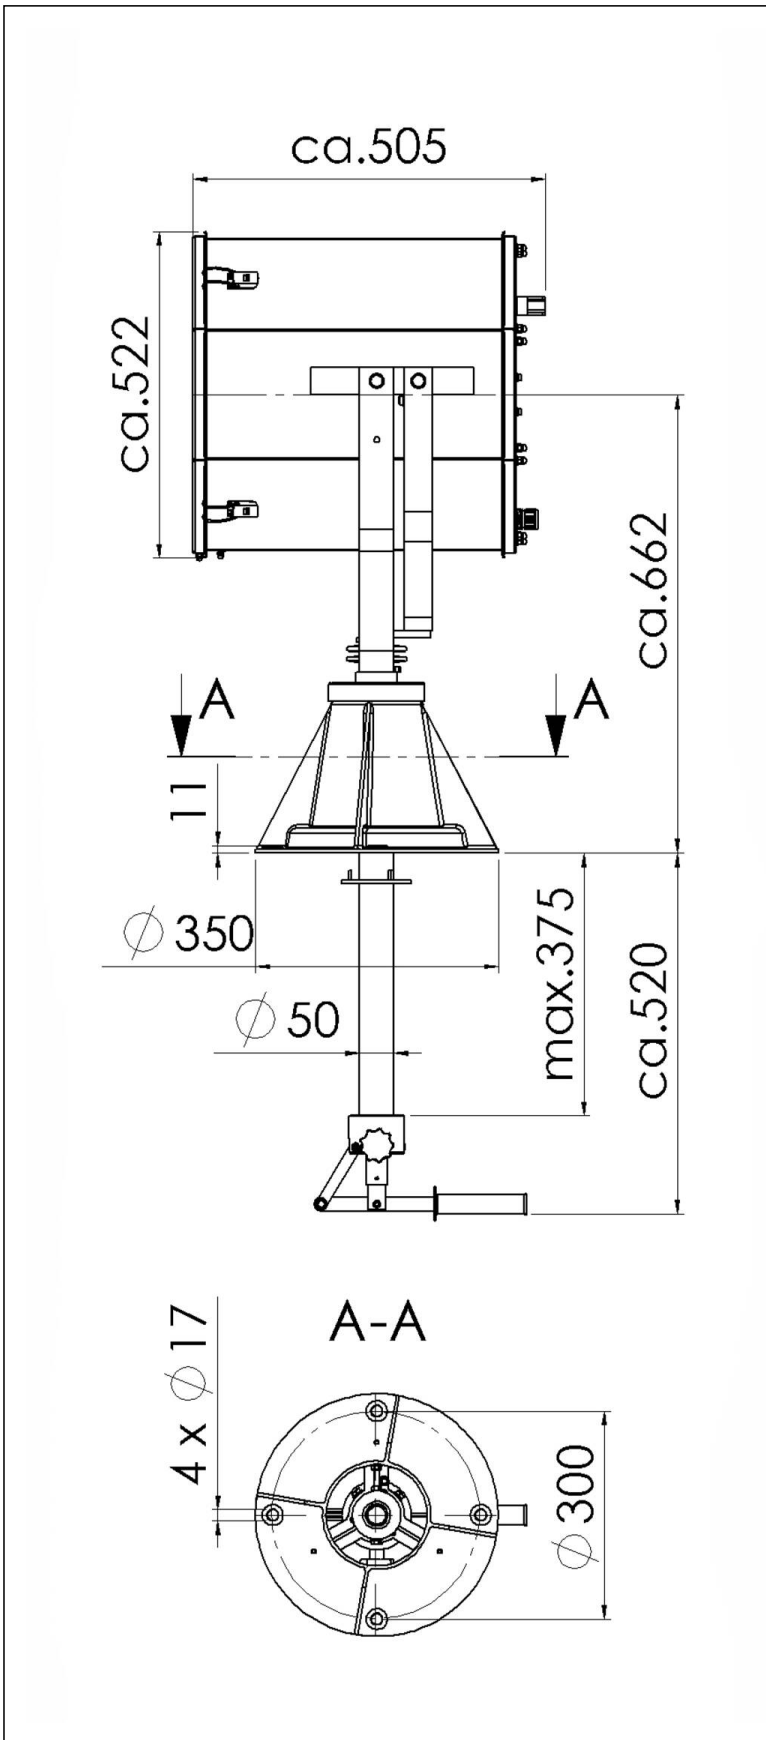

Your Contact:

WISKA Hoppmann GmbH

Kisdorfer Weg 28 · 24568 Kaltenkirchen · Germany

☎ +49-4191-508-0 · 📠 +49-4191-508-209

contact@wiska.de · www.wiska.com