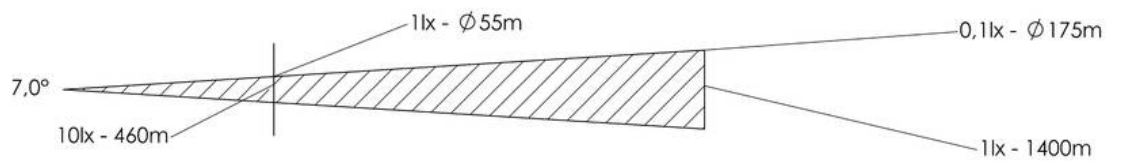

Your Contact:

WISKA Hoppmann GmbH

Kisdorfer Weg 28 · 24568 Kaltenkirchen · Germany

☎ +49-4191-508-0 · 📠 +49-4191-508-209

contact@wiska.de · www.wiska.com