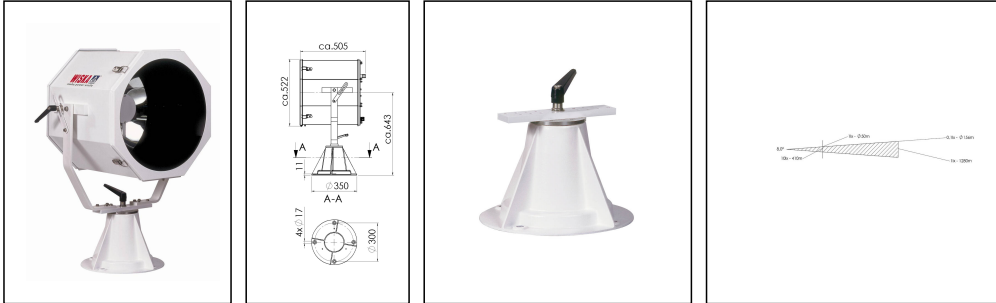

SW450A-2000-X(230)-P04

Searchlight for halogen lamp Ø 450mm 2000W 230V, aluminium reflector

Products may differ in size, colour and appearance to those shown. If you require further information or customisation, please contact us directly.

WISKA-Order no.	10021062
Type	SW450A-2000-X(230)-P04
Material	Stainless steel
Colour	RAL 9016
Surface	Powder coated
Wattage	2000 W
Voltage max. (V)	230 V
Type of Voltage	AC
Frequence	50/60 Hz
Protection class	IP56
Operational areas	Outdoor
Reflector	Aluminium
Focusing	fixed focus
Lightsource	Halogen lamp
Lightsource incl.	No
Light performance	immediately
Range (1 lux)	1280 m
Light intensity mio/cd	1,6
Divergence	7°/10
Lampholder	GY 16
Number of lampholder	1 ST
Temp. range min	-25 °C
Temp. range max	45 °C
Type of cable gland	ESKVS 20
Material cable gland	Polyamide

Remarks:

SW450A: Searchlight for halogen-lamp 230V, IP56, aluminium parabolic mirror 450mm
 2000W
 Voltage: 230V
 P04: Deck, aluminium

Equipment:

- Toughened front glass
- Rubber sealing
- Quick fastening devices
- Connection cable 3m
- Anti dazzle screen