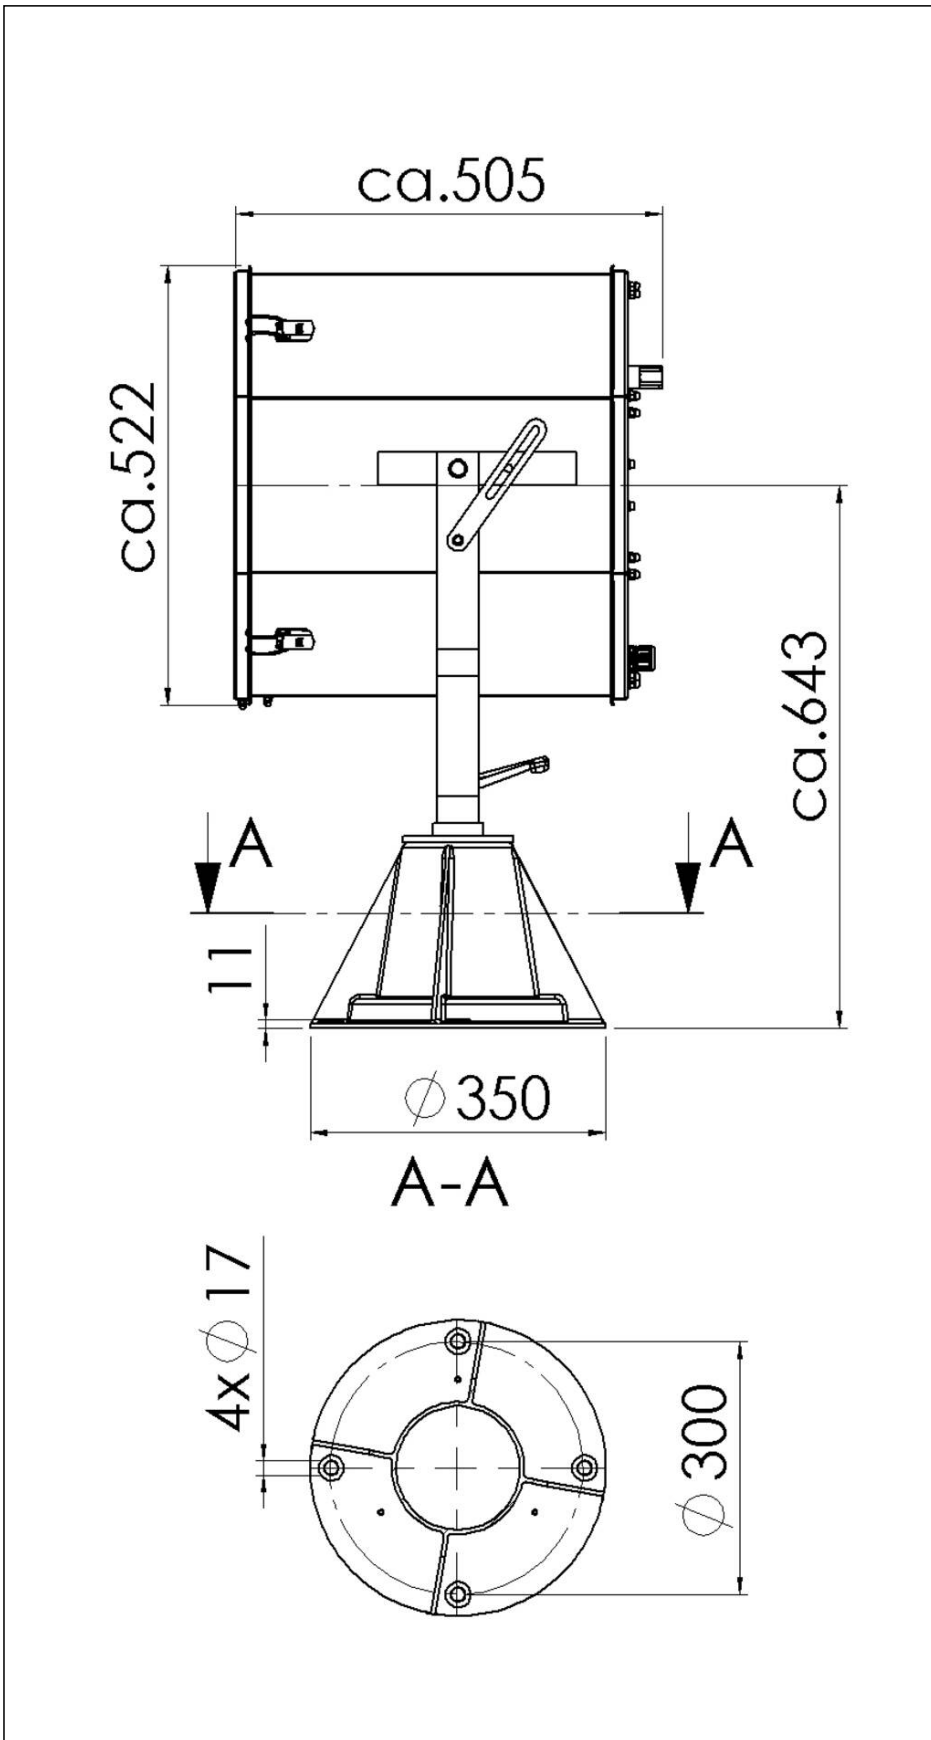

Your Contact:

WISKA Hoppmann GmbH

Kisdorfer Weg 28 · 24568 Kaltenkirchen · Germany

☎ +49-4191-508-0 · 📠 +49-4191-508-209

contact@wiska.de · www.wiska.com