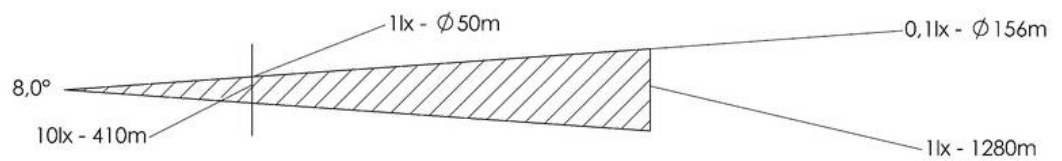

Your Contact:

WISKA Hoppmann GmbH

Kisdorfer Weg 28 · 24568 Kaltenkirchen · Germany

☎ +49-4191-508-0 · 📠 +49-4191-508-209

contact@wiska.de · www.wiska.com