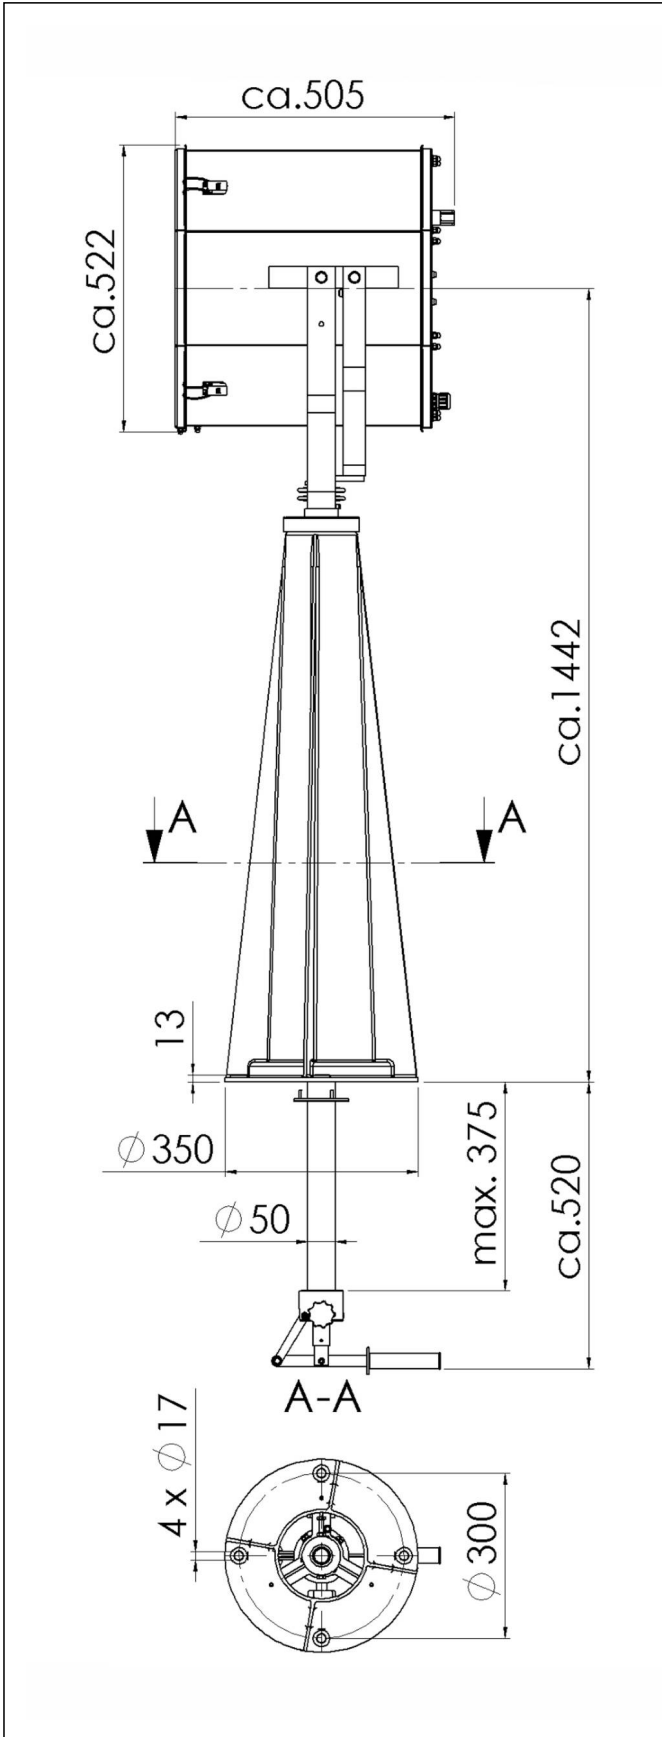

Your Contact:

WISKA Hoppmann GmbH

Kisdorfer Weg 28 · 24568 Kaltenkirchen · Germany

☎ +49-4191-508-0 · 📠 +49-4191-508-209

contact@wiska.de · www.wiska.com