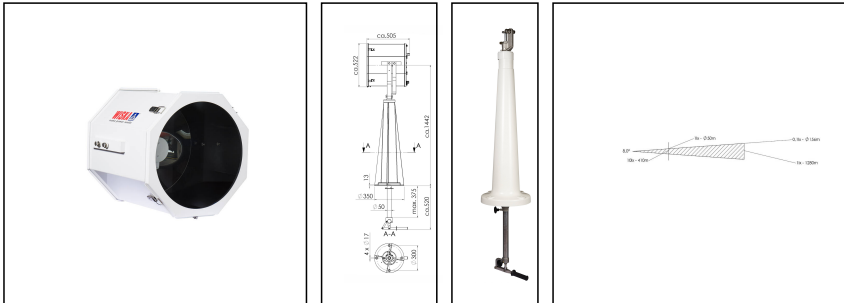

## SW450A-2000-X(230)-P10

Searchlight for halogen lamp Ø 450mm 2000W 230V, aluminium reflector

Products may differ in size, colour and appearance to those shown. If you require further information or customisation, please contact us directly.

<b>WISKA-Order no.</b>	10021065
<b>Type</b>	SW450A-2000-X(230)-P10
<b>Material</b>	Stainless steel
<b>Colour</b>	RAL 9016
<b>Surface</b>	Powder coated
<b>Wattage</b>	2000 W
<b>Voltage max. (V)</b>	230 V
<b>Type of Voltage</b>	AC
<b>Frequence</b>	50/60 Hz
<b>Protection class</b>	IP56
<b>Operational areas</b>	Outdoor
<b>Reflector</b>	Aluminium
<b>Focusing</b>	fixed focus
<b>Lightsource</b>	Halogen lamp
<b>Lightsource incl.</b>	No
<b>Light performance</b>	immediately
<b>Range (1 lux)</b>	1280 m
<b>Light intensity mio/cd</b>	1,6
<b>Divergence</b>	7°/10
<b>Lampholder</b>	GY 16
<b>Number of lampholder</b>	1 ST
<b>Temp. range min</b>	-25 °C
<b>Temp. range max</b>	45 °C
<b>Type of cable gland</b>	ESKVS 20
<b>Material cable gland</b>	Polyamide

Remarks:

SW450A: Searchlight for halogen-lamp 230V, IP56, aluminium      parabolic mirror 450mm  
 2000W  
 Voltage: 230V  
 P10: Cabin Control with pedestal, Aluminium

Equipment:

- Toughened front glass
- Rubber sealing
- Quick fastening devices
- Connection cable 3m
- Anti dazzle screen