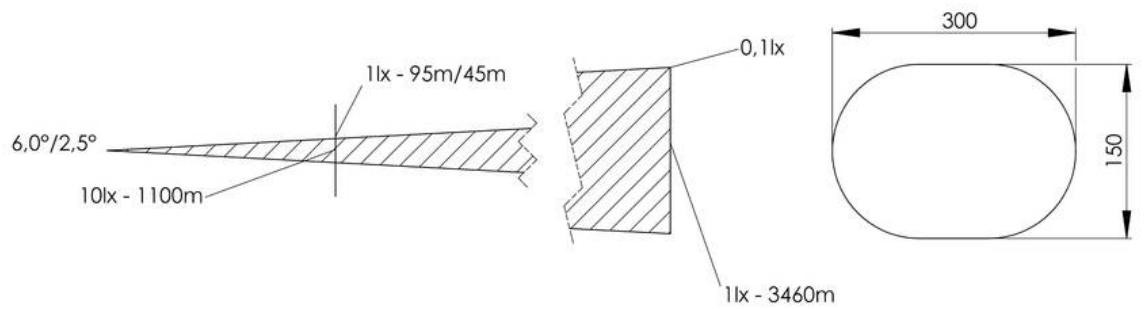

Your Contact:

WISKA Hoppmann GmbH

Kisdorfer Weg 28 · 24568 Kaltenkirchen · Germany

☎ +49-4191-508-0 · 📠 +49-4191-508-209

contact@wiska.de · www.wiska.com