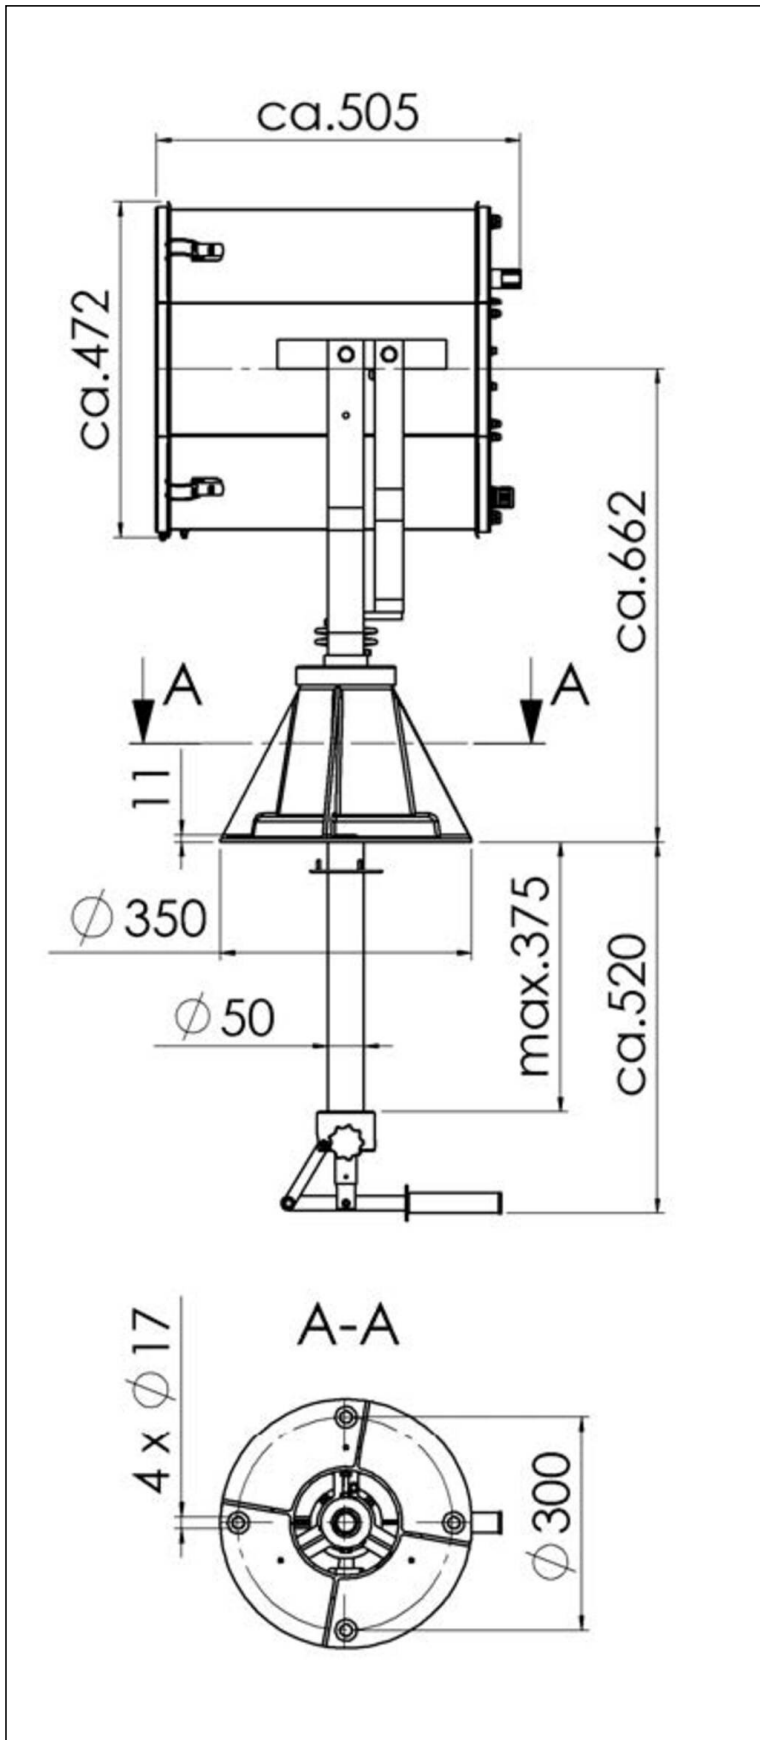

Your Contact:

WISKA Hoppmann GmbH

Kisdorfer Weg 28 · 24568 Kaltenkirchen · Germany

☎ +49-4191-508-0 · 📠 +49-4191-508-209

contact@wiska.de · www.wiska.com