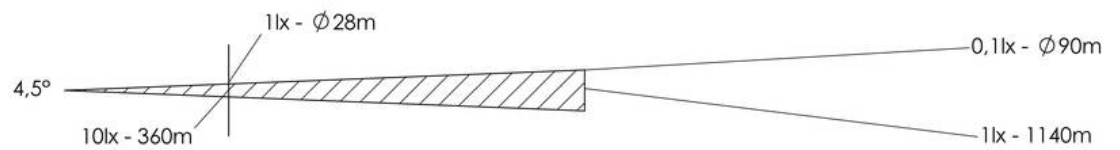

Your Contact:

WISKA Hoppmann GmbH

Kisdorfer Weg 28 · 24568 Kaltenkirchen · Germany

☎ +49-4191-508-0 · 📠 +49-4191-508-209

contact@wiska.de · www.wiska.com