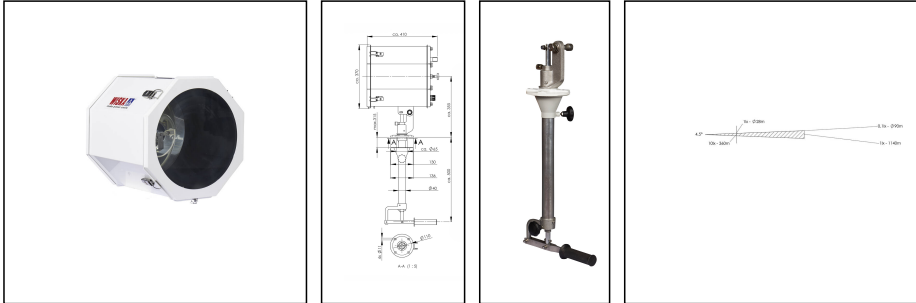

SW300 -250-X(24)-P09-I01

Searchlight for halogen lamps Ø 300mm 250W 24V

Products may differ in size, colour and appearance to those shown. If you require further information or customisation, please contact us directly.

WISKA-Order no.	10021302
Type	SW300 -250-X(24)-P09-I01
Material	Stainless steel
Colour	RAL 9016
Surface	Powder coated
Wattage	250 W
Voltage max. (V)	24 V
Type of Voltage	DC
Protection class	IP56
Operational areas	Outdoor
Reflector	Glass
Focusing	manuel
Lightsource	Halogen lamp
Lightsource incl.	No
Light performance	immediately
Range (1 lux)	1140 m
Light intensity mio/cd	1,3
Divergence	4,5°/10
Lampholder	G6,35
Number of lampholder	1 ST
Temp. range min	-25 °C
Temp. range max	45 °C
Type of cable gland	ESKVS 20
Material cable gland	Polyamide
Type of cable	non-armoured

Remarks:

SW300: Searchlight for halogen lamp 24V, IP56 glass parabolic mirror 300mm

250W

Voltage: 24V

P09: Cabin Control

I01: manuel, stepless focusing

Equipment:

- Toughened front glass
- Rubber sealing
- Quick fastening devices
- Connection cable 3m
- Anti dazzle screen