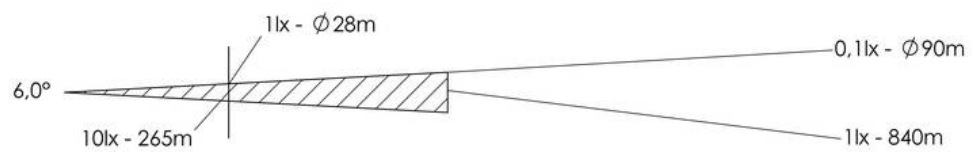

Your Contact:

WISKA Hoppmann GmbH

Kisdorfer Weg 28 · 24568 Kaltenkirchen · Germany

☎ +49-4191-508-0 · 📠 +49-4191-508-209

contact@wiska.de · www.wiska.com