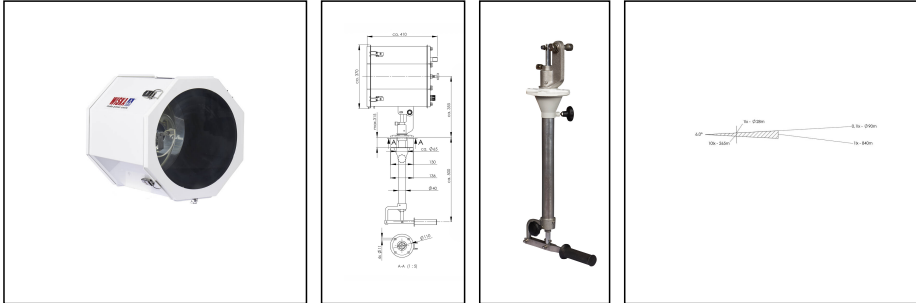

## SW300 -500-X(230)-P09-I01

Searchlight for halogen lamps Ø 300mm 500W 230V

Products may differ in size, colour and appearance to those shown. If you require further information or customisation, please contact us directly.

<b>WISKA-Order no.</b>	10021307
<b>Type</b>	SW300 -500-X(230)-P09-I01
<b>Material</b>	Stainless steel
<b>Colour</b>	RAL 9016
<b>Surface</b>	Powder coated
<b>Wattage</b>	500 W
<b>Voltage max. (V)</b>	230 V
<b>Type of Voltage</b>	AC
<b>Frequence</b>	50/60 Hz
<b>Protection class</b>	IP56
<b>Operational areas</b>	Outdoor
<b>Reflector</b>	Glass
<b>Focusing</b>	manuel
<b>Lightsource</b>	Halogen lamp
<b>Lightsource incl.</b>	No
<b>Light performance</b>	immediately
<b>Range (1 lux)</b>	840 m
<b>Light intensity mio/cd</b>	0,7
<b>Divergence</b>	6°/10
<b>Lampholder</b>	GY 9,5
<b>Number of lampholder</b>	1 ST
<b>Temp. range min</b>	-25 °C
<b>Temp. range max</b>	45 °C
<b>Type of cable gland</b>	ESKVS 20
<b>Material cable gland</b>	Polyamide

Remarks:

SW300: Searchlight for halogen lamp 230V, IP56, glass parabolic mirror 300mm  
 500W  
 Voltage: 230V  
 P09: Cabin Control  
 I01: manuel, stepless focusing

Equipment:

- Toughened front glass
- Rubber sealing
- Quick fastening devices
- Connection cable 3m
- Anti dazzle screen