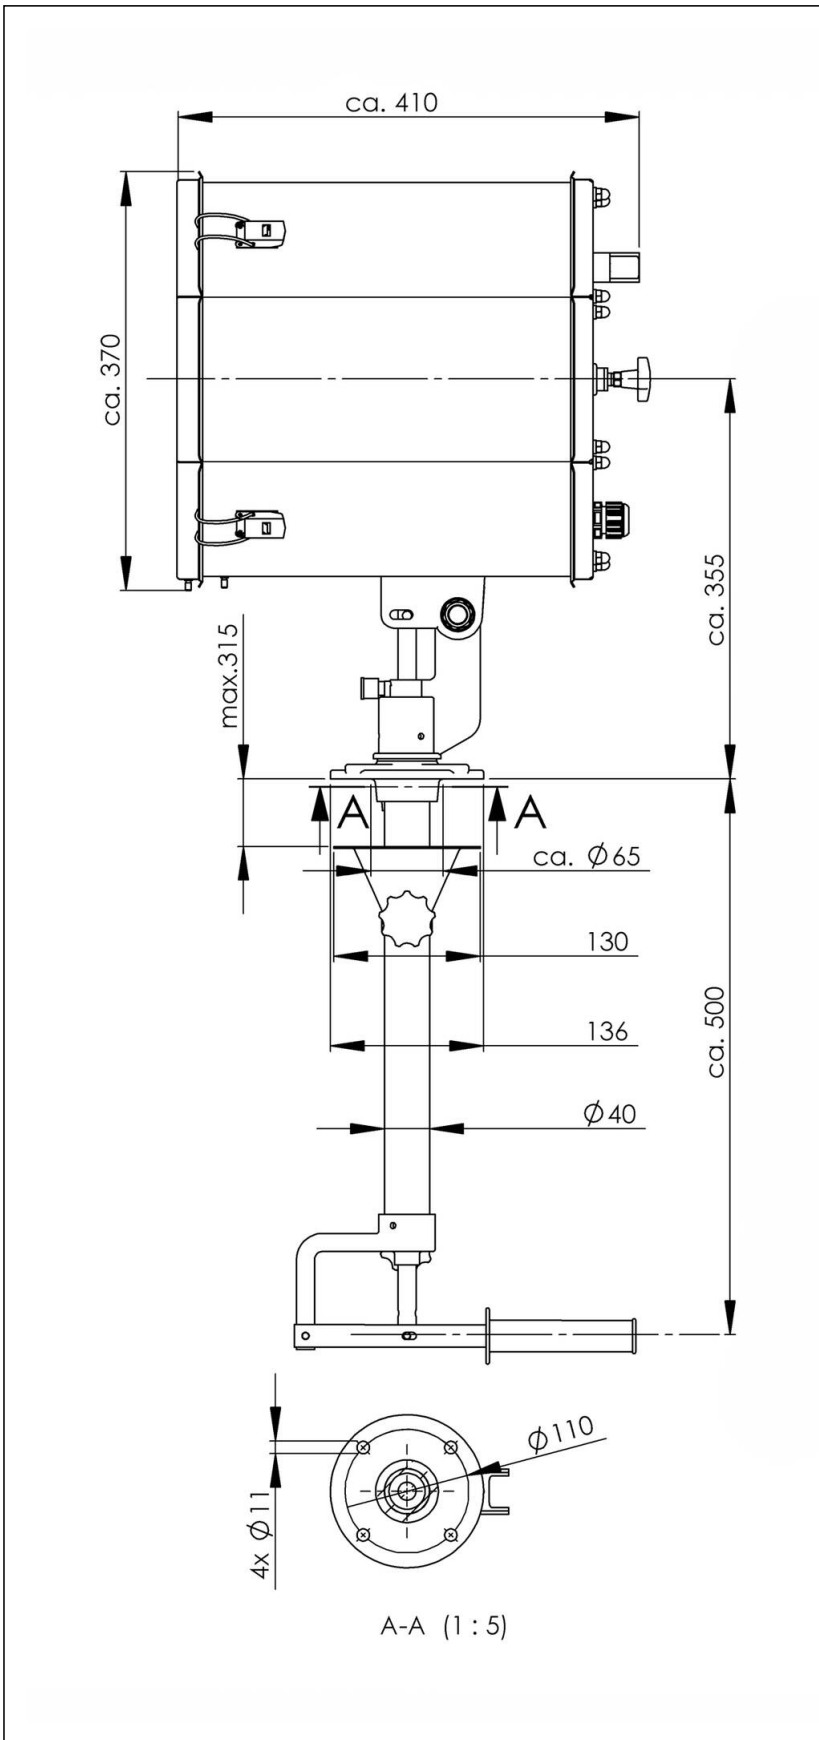

Your Contact:

WISKA Hoppmann GmbH

Kisdorfer Weg 28 · 24568 Kaltenkirchen · Germany

☎ +49-4191-508-0 · 📠 +49-4191-508-209

contact@wiska.de · www.wiska.com