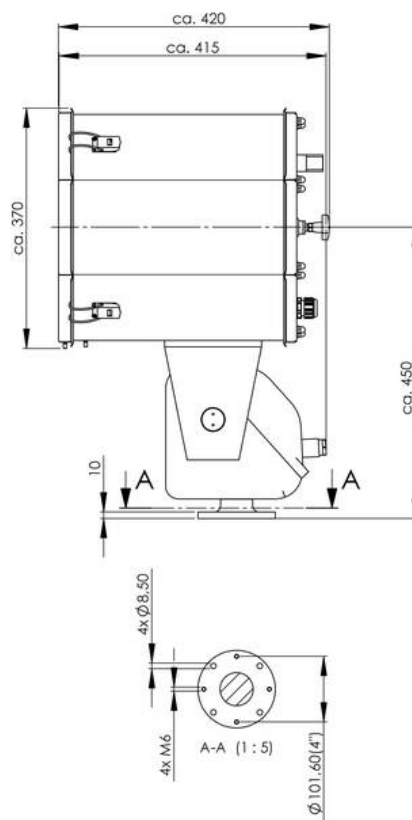

Your Contact:

WISKA Hoppmann GmbH

Kisdorfer Weg 28 · 24568 Kaltenkirchen · Germany

☎ +49-4191-508-0 · 📠 +49-4191-508-209

contact@wiska.de · www.wiska.com