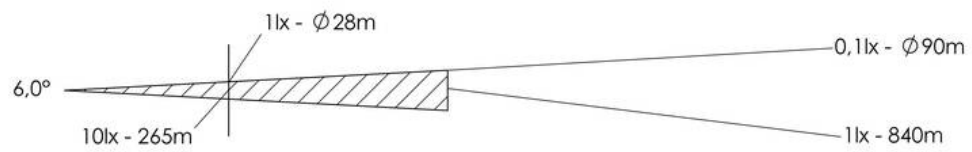

Your Contact:

WISKA Hoppmann GmbH

Kisdorfer Weg 28 · 24568 Kaltenkirchen · Germany

☎ +49-4191-508-0 · 📠 +49-4191-508-209

contact@wiska.de · www.wiska.com