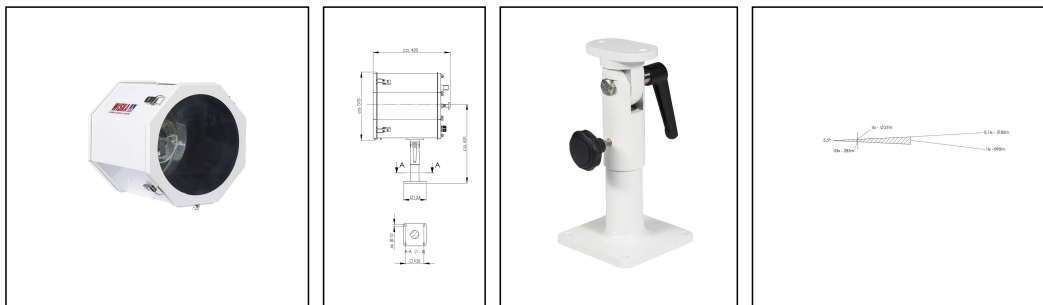

SW300 -650-X(230)-P02-I01

Searchlight for halogen lamps Ø 300mm 650W 230V

Products may differ in size, colour and appearance to those shown. If you require further information or customisation, please contact us directly.

WISKA-Order no.	10021310
Type	SW300 -650-X(230)-P02-I01
Material	Stainless steel
Colour	RAL 9016
Surface	Powder coated
Wattage	650 W
Voltage max. (V)	230 V
Type of Voltage	AC
Frequence	50/60 Hz
Protection class	IP56
Operational areas	Outdoor
Reflector	Glass
Focusing	manuel
Lightsource	Halogen lamp
Lightsource incl.	No
Light performance	immediately
Range (1 lux)	890 m
Light intensity mio/cd	0,8
Divergence	5,5°/10
Lampholder	GX 9,5
Number of lampholder	1 ST
Temp. range min	-25 °C
Temp. range max	45 °C
Type of cable gland	ESKVS 20
Material cable gland	Polyamide

Remarks:

SW300: Searchlight for halogen lamp 230V, IP56 glass parabolic mirror 300mm
 650W
 Voltage: 230V
 P02: Deck, aluminium
 I01: manuel,stepless focusing

Equipment:

- Toughened front glass
- Rubber sealing
- Quick fastening devices
- Connection cable 3m
- Anti dazzle screen