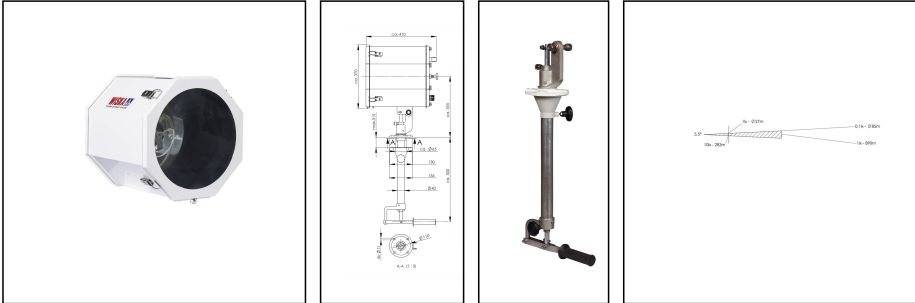

## SW300 -650-X(230)-P09-I01

Searchlight for halogen lamps Ø 300mm 650W 230V

Products may differ in size, colour and appearance to those shown. If you require further information or customisation, please contact us directly.

<b>WISKA-Order no.</b>	10021312
<b>Type</b>	SW300 -650-X(230)-P09-I01
<b>Material</b>	Stainless steel
<b>Colour</b>	RAL 9016
<b>Surface</b>	Powder coated
<b>Wattage</b>	650 W
<b>Voltage max. (V)</b>	230 V
<b>Type of Voltage</b>	AC
<b>Frequence</b>	50/60 Hz
<b>Protection class</b>	IP56
<b>Operational areas</b>	Outdoor
<b>Reflector</b>	Glass
<b>Focusing</b>	manuel
<b>Lightsource</b>	Halogen lamp
<b>Lightsource incl.</b>	No
<b>Light performance</b>	immediately
<b>Range (1 lux)</b>	890 m
<b>Light intensity mio/cd</b>	0,8
<b>Divergence</b>	5,5°/10
<b>Lampholder</b>	GX 9,5
<b>Number of lampholder</b>	1 ST
<b>Temp. range min</b>	-25 °C
<b>Temp. range max</b>	45 °C
<b>Type of cable gland</b>	ESKVS 20
<b>Material cable gland</b>	Polyamide

Remarks:

SW300: Searchlight for halogen lamp 230V, IP56, glass parabolic mirror 300mm  
 650W  
 Voltage: 230V  
 P09: Cabin Control  
 I01: manuel, stepless focusing

Equipment:

- Toughened front glass
- Rubber sealing
- Quick fastening devices
- Connection cable 3m
- Anti dazzle screen