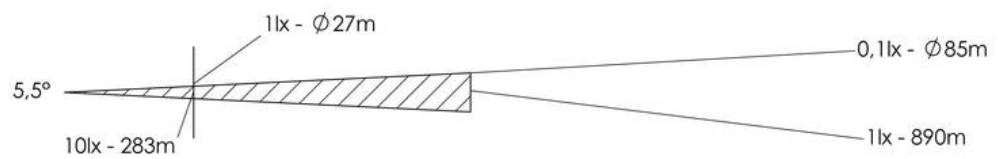

Your Contact:

WISKA Hoppmann GmbH

Kisdorfer Weg 28 · 24568 Kaltenkirchen · Germany

☎ +49-4191-508-0 · 📠 +49-4191-508-209

contact@wiska.de · www.wiska.com