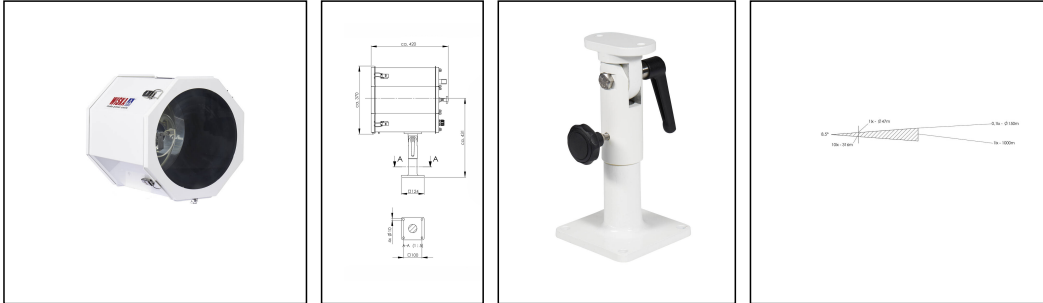

SW300 -1000-X(230)-P02-I01

Searchlight for halogen lamps Ø 300mm 1000W 230V

Products may differ in size, colour and appearance to those shown. If you require further information or customisation, please contact us directly.

WISKA-Order no.	10021315
Type	SW300 -1000-X(230)-P02-I01
Material	Stainless steel
Colour	RAL 9016
Surface	Powder coated
Wattage	1000 W
Voltage max. (V)	230 V
Type of Voltage	AC
Frequence	50/60 Hz
Protection class	IP56
Operational areas	Outdoor
Reflector	Glass
Focusing	manuel
Lightsource	Halogen lamp
Lightsource incl.	No
Light performance	immediately
Range (1 lux)	1000 m
Light intensity mio/cd	1
Divergence	8,5°/10
Lampholder	GX 9,5
Number of lampholder	1 ST
Temp. range min	-25 °C
Temp. range max	45 °C
Type of cable gland	ESKVS 20
Material cable gland	Polyamide

Remarks:

SW300: Searchlight for halogen lamp 230V, IP56 glass parabolic mirror 300mm

1000W

Voltage: 230V

P02: Deck, aluminium

I01: manuel, stepless focusing

Equipment:

- Toughened front glass
- Rubber sealing
- Quick fastening devices
- Connection cable 3m
- Anti dazzle screen