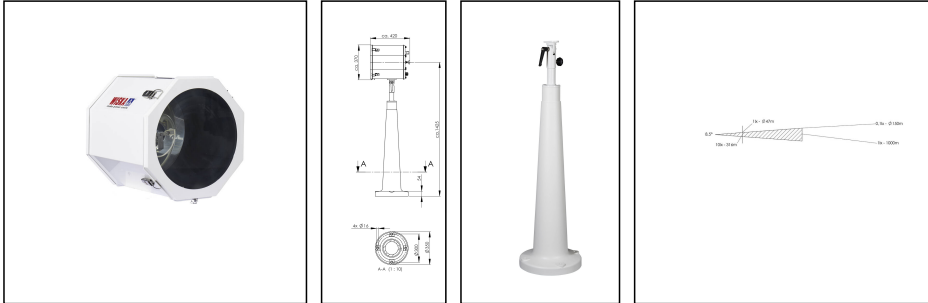

SW300 -1000-X(230)-P07-I01

Searchlight for halogen lamps Ø 300mm 1000W 230V

Products may differ in size, colour and appearance to those shown. If you require further information or customisation, please contact us directly.

WISKA-Order no.	10021316
Type	SW300 -1000-X(230)-P07-I01
Material	Stainless steel
Colour	RAL 9016
Surface	Powder coated
Wattage	1000 W
Voltage max. (V)	230 V
Type of Voltage	AC
Frequence	50/60 Hz
Protection class	IP56
Operational areas	Outdoor
Reflector	Glass
Focusing	manuel
Lightsource	Halogen lamp
Lightsource incl.	No
Light performance	immediately
Range (1 lux)	1000 m
Light intensity mio/cd	1
Divergence	8,5°/10
Lampholder	GX 9,5
Number of lampholder	1 ST
Temp. range min	-25 °C
Temp. range max	45 °C
Type of cable gland	ESKVS 20
Material cable gland	Polyamide

Remarks:

SW300: Searchlight for halogen lamp 230V, IP56, glass parabolic mirror 300mm
1000W

Voltage: 230V

P12: Pedestal, Polyurethan

I01: manuel, stepless focusing

Equipment:

- Toughened front glass
- Rubber sealing
- Quick fastening devices
- Connection cable 3m
- Anti dazzle screen