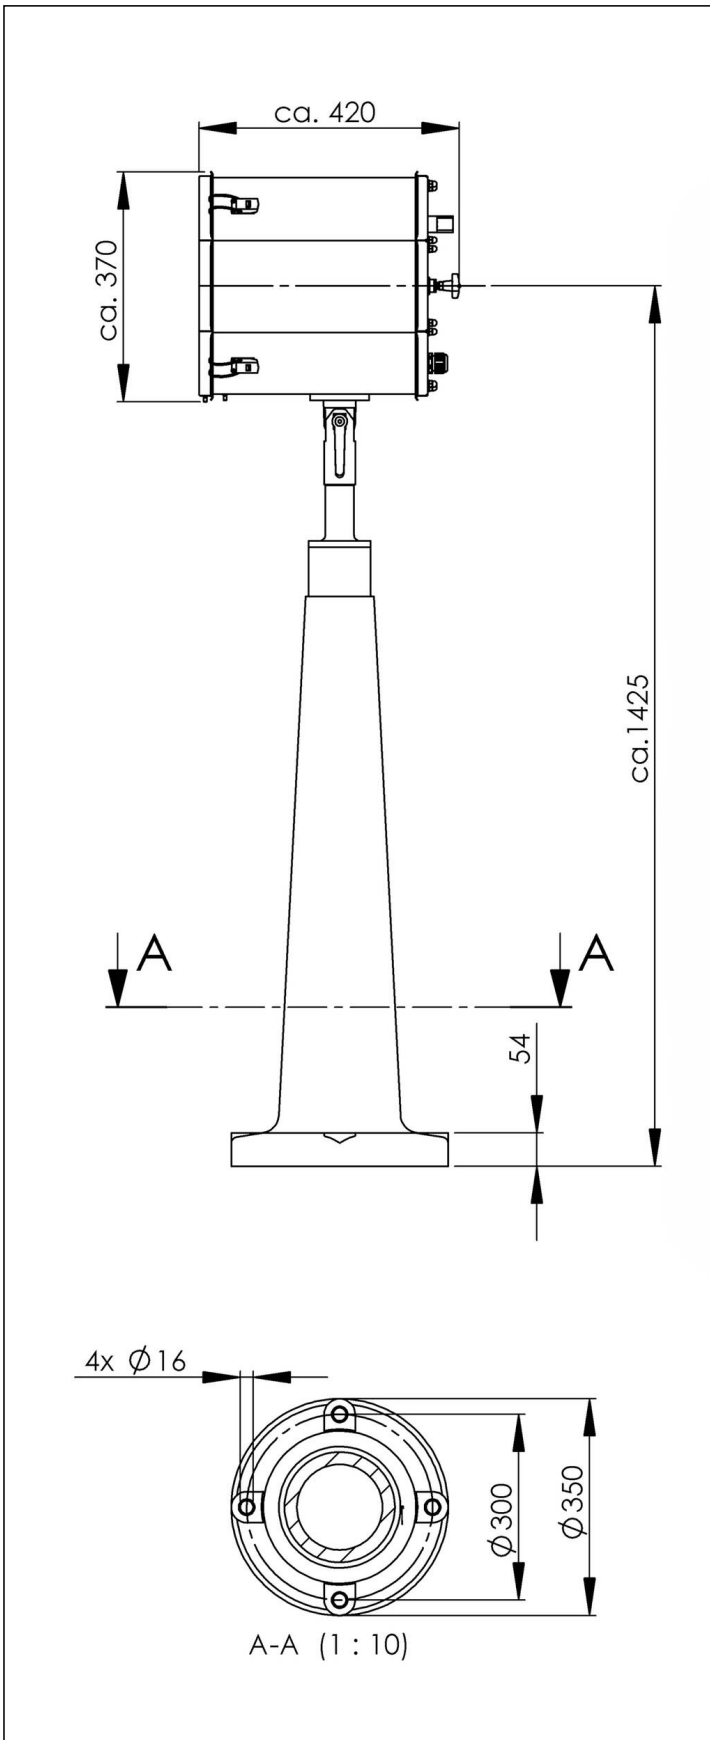

Your Contact:

WISKA Hoppmann GmbH

Kisdorfer Weg 28 · 24568 Kaltenkirchen · Germany

☎ +49-4191-508-0 · 📠 +49-4191-508-209

✉ contact@wiska.de · 🌐 www.wiska.com