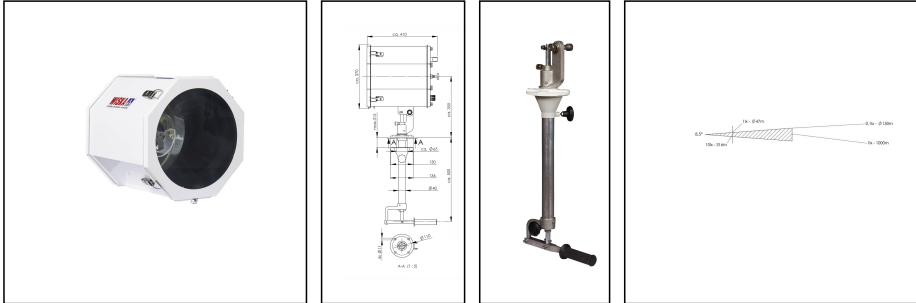

## SW300 -1000-X(230)-P09-I01

Searchlight for halogen lamps Ø 300mm 1000W 230V

Products may differ in size, colour and appearance to those shown. If you require further information or customisation, please contact us directly.

<b>WISKA-Order no.</b>	10021317
<b>Type</b>	SW300 -1000-X(230)-P09-I01
<b>Material</b>	Stainless steel
<b>Colour</b>	RAL 9016
<b>Surface</b>	Powder coated
<b>Wattage</b>	1000 W
<b>Voltage max. (V)</b>	230 V
<b>Type of Voltage</b>	AC
<b>Frequence</b>	50/60 Hz
<b>Protection class</b>	IP56
<b>Operational areas</b>	Outdoor
<b>Reflector</b>	Glass
<b>Focusing</b>	manuel
<b>Lightsource</b>	Halogen lamp
<b>Lightsource incl.</b>	No
<b>Light performance</b>	immediately
<b>Range (1 lux)</b>	1000 m
<b>Light intensity mio/cd</b>	1
<b>Divergence</b>	8,5°/10
<b>Lampholder</b>	GX 9,5
<b>Number of lampholder</b>	1 ST
<b>Temp. range min</b>	-25 °C
<b>Temp. range max</b>	45 °C
<b>Type of cable gland</b>	ESKVS 20
<b>Material cable gland</b>	Polyamide

Remarks:

SW300: Searchlight for halogen lamp 230V, IP56, glass parabolic mirror 300mm  
 1000W  
 Voltage: 230V  
 P09: Cabin Control  
 I01: manuel, stepless focusing

Equipment:

- Toughened front glass
- Rubber sealing
- Quick fastening devices
- Connection cable 3m
- Anti dazzle screen