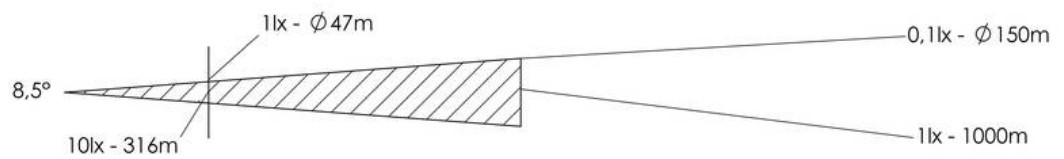

Your Contact:

WISKA Hoppmann GmbH

Kisdorfer Weg 28 · 24568 Kaltenkirchen · Germany

☎ +49-4191-508-0 · 📠 +49-4191-508-209

contact@wiska.de · www.wiska.com