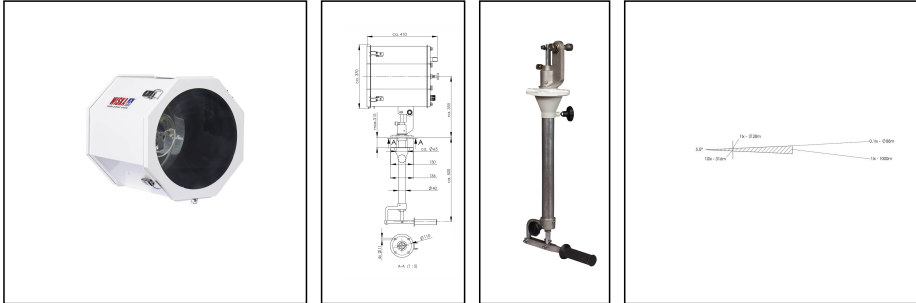

SW300A-250-X(24)-P09

Searchlight for halogen lamps Ø 300mm 250W 24V, aluminium reflektor

Products may differ in size, colour and appearance to those shown. If you require further information or customisation, please contact us directly.

WISKA-Order no.	10021322
Type	SW300A-250-X(24)-P09
Material	Stainless steel
Colour	RAL 9016
Surface	Powder coated
Wattage	250 W
Voltage max. (V)	24 V
Type of Voltage	DC
Protection class	IP56
Operational areas	Outdoor
Reflector	Aluminium
Focusing	fixed focus
Lightsource	Halogen lamp
Lightsource incl.	No
Light performance	immediately
Range (1 lux)	1000 m
Light intensity mio/cd	1
Divergence	4,5°/10
Lampholder	G6,35
Number of lampholder	1 ST
Temp. range min	-25 °C
Temp. range max	45 °C
Type of cable gland	ESKVS 20
Material cable gland	Polyamide
Type of cable	non-armoured

Remarks:

SW300A: Searchlight for halogen lamp 24V, IP56, aluminium parabolic mirror 300mm

250W

Voltage: 24V

P09: Cabin Control

Equipment:

- Toughened front glass
- Rubber sealing
- Quick fastening devices
- Connection cable 3m
- Anti dazzle screen