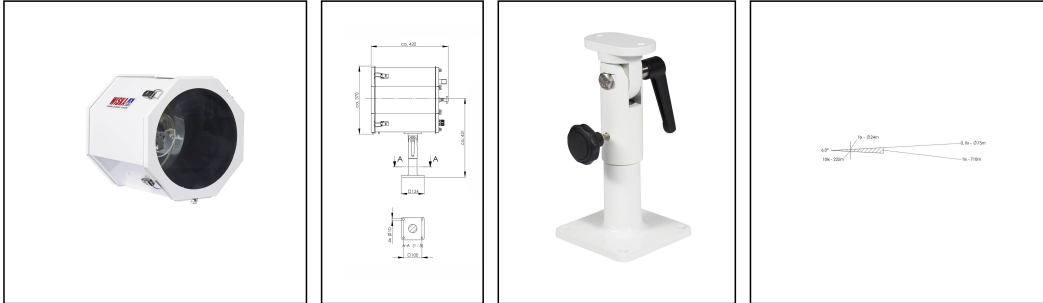

SW300A-500-X(230)-P02

Searchlight for halogen lamps Ø 300mm 500W 230V, aluminium reflector

Products may differ in size, colour and appearance to those shown. If you require further information or customisation, please contact us directly.

WISKA-Order no.	10021325
Type	SW300A-500-X(230)-P02
Material	Stainless steel
Colour	RAL 9016
Surface	Powder coated
Wattage	500 W
Voltage max. (V)	230 V
Type of Voltage	AC
Frequence	50/60 Hz
Protection class	IP56
Operational areas	Outdoor
Reflector	Aluminium
Focusing	fixed focus
Lightsource	Halogen lamp
Lightsource incl.	No
Light performance	immediately
Range (1 lux)	710 m
Light intensity mio/cd	0,5
Divergence	6°/10
Lampholder	GY 9,5
Number of lampholder	1 ST
Temp. range min	-25 °C
Temp. range max	45 °C
Type of cable gland	ESKVS 20
Material cable gland	Polyamide

Remarks:

SW300A: Searchlight for halogen lamp 230V, IP56, aluminium parabolic mirror 300mm
 500W
 Voltage: 230V
 P02: Deck, aluminium

Equipment:

- Toughened front glass
- Rubber sealing
- Quick fastening devices
- Connection cable 3m
- Anti dazzle screen