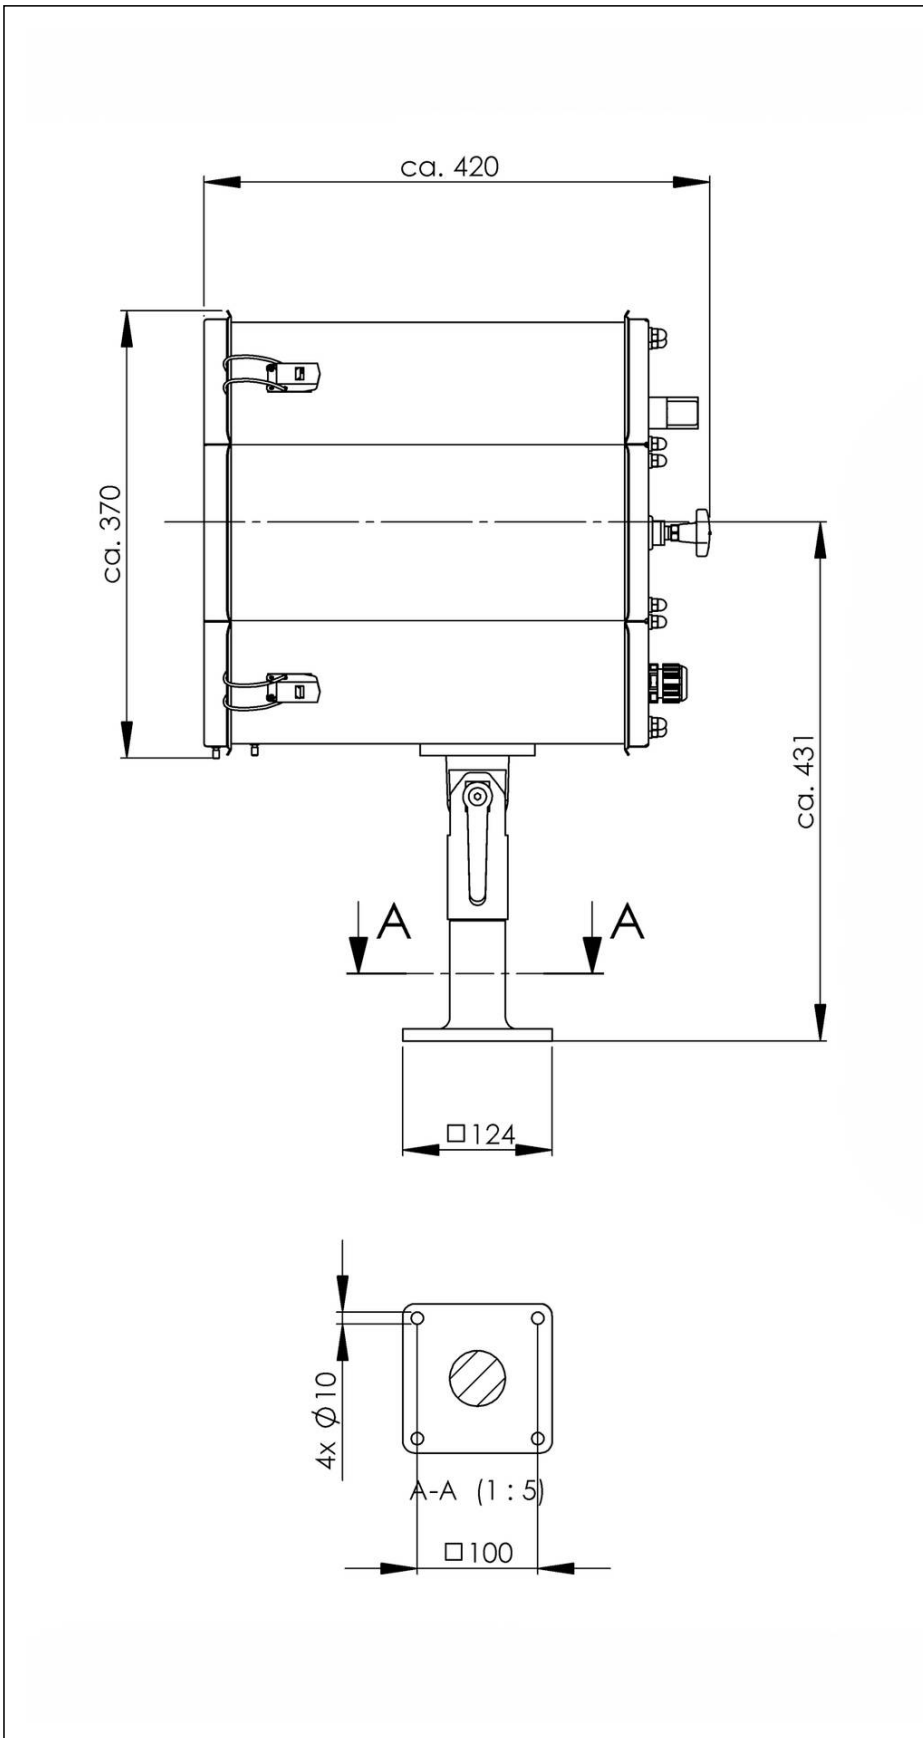

Your Contact:

WISKA Hoppmann GmbH

Kisdorfer Weg 28 · 24568 Kaltenkirchen · Germany

☎ +49-4191-508-0 · 📠 +49-4191-508-209

contact@wiska.de · www.wiska.com