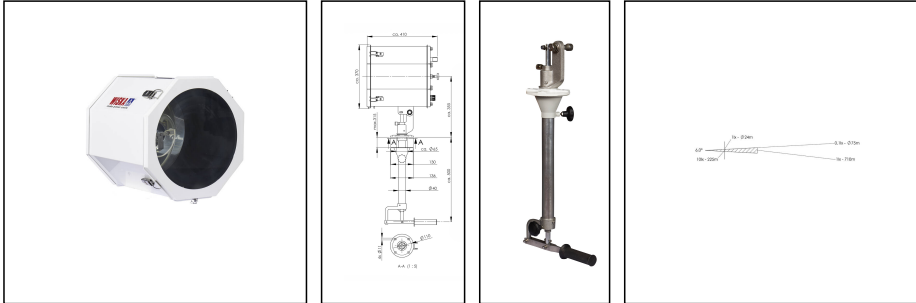

SW300A-500-X(230)-P09

Searchlight for halogen lamps Ø 300mm 500W 230V, aluminium reflector

Products may differ in size, colour and appearance to those shown. If you require further information or customisation, please contact us directly.

WISKA-Order no.	10021327
Type	SW300A-500-X(230)-P09
Material	Stainless steel
Colour	RAL 9016
Surface	Powder coated
Wattage	500 W
Voltage max. (V)	230 V
Type of Voltage	AC
Frequence	50/60 Hz
Protection class	IP56
Operational areas	Outdoor
Reflector	Aluminium
Focusing	fixed focus
Lightsource	Halogen lamp
Lightsource incl.	No
Light performance	immediately
Range (1 lux)	710 m
Light intensity mio/cd	0,5
Divergence	6°/10
Lampholder	GY 9,5
Number of lampholder	1 ST
Temp. range min	-25 °C
Temp. range max	45 °C
Type of cable gland	ESKVS 20
Material cable gland	Polyamide

Remarks:

SW300A: Searchlight for halogen lamp 230V, IP56, aluminium parabolic mirror 300mm
 500W
 Voltage: 230V
 P09: Cabin Control

Equipment:

- Toughened front glass
- Rubber sealing
- Quick fastening devices
- Connection cable 3m
- Anti dazzle screen