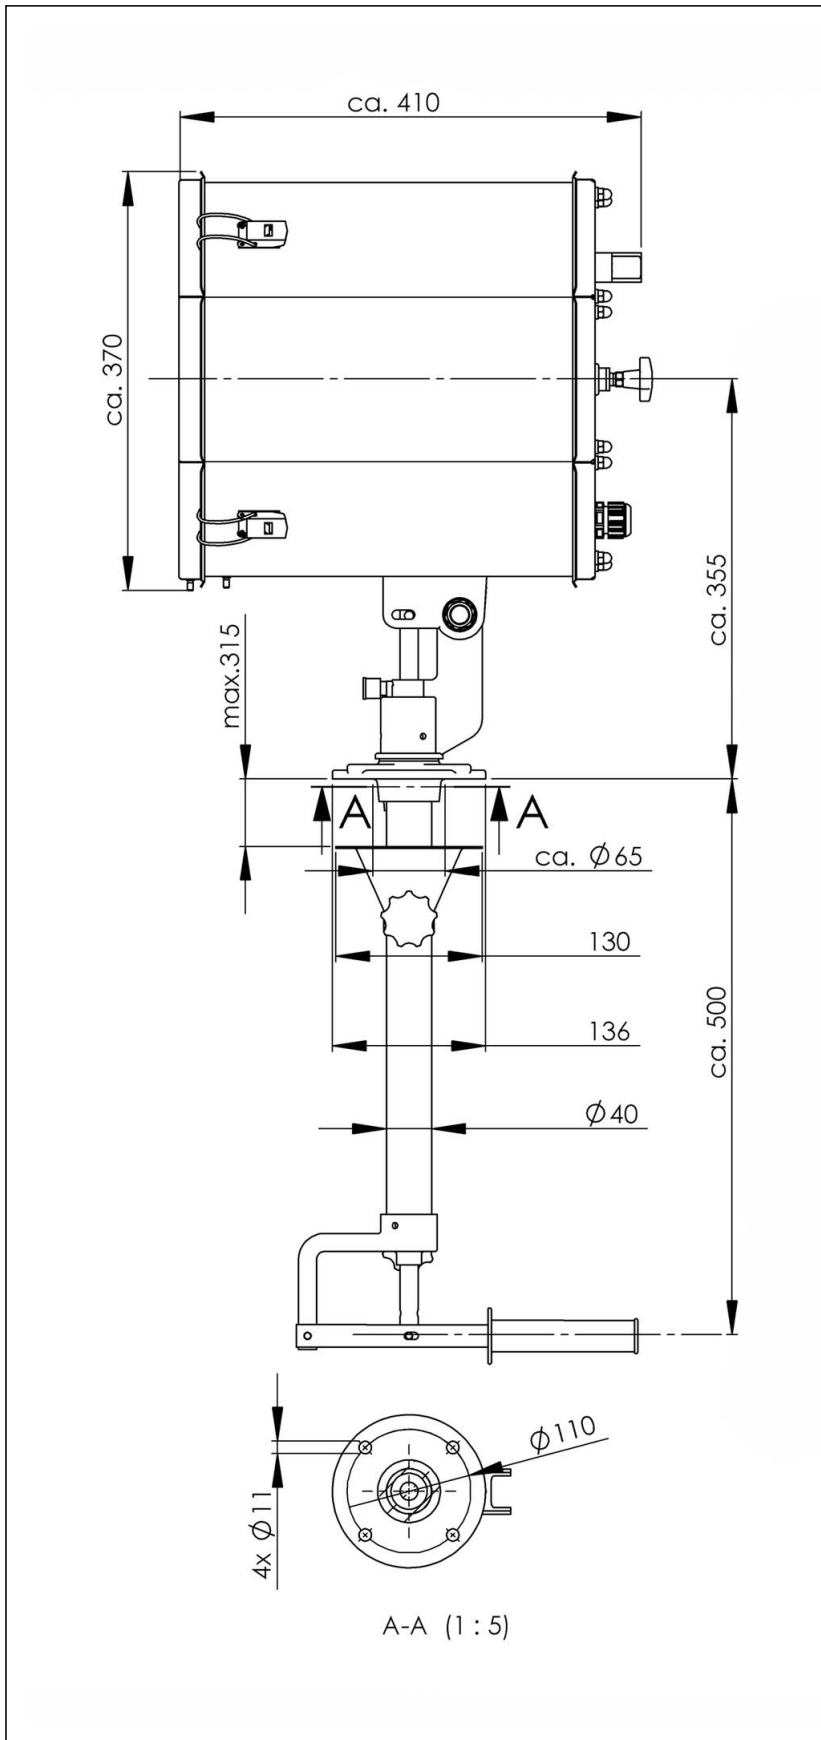

Your Contact:

WISKA Hoppmann GmbH

Kisdorfer Weg 28 · 24568 Kaltenkirchen · Germany

☎ +49-4191-508-0 · 📠 +49-4191-508-209

contact@wiska.de · www.wiska.com