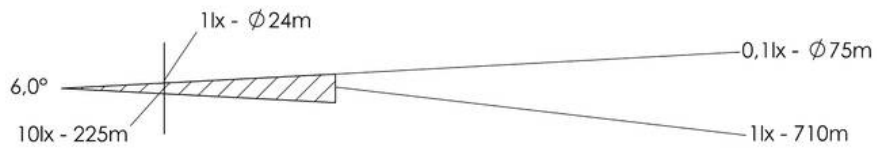

Your Contact:

WISKA Hoppmann GmbH

Kisdorfer Weg 28 · 24568 Kaltenkirchen · Germany

☎ +49-4191-508-0 · 📠 +49-4191-508-209

contact@wiska.de · www.wiska.com