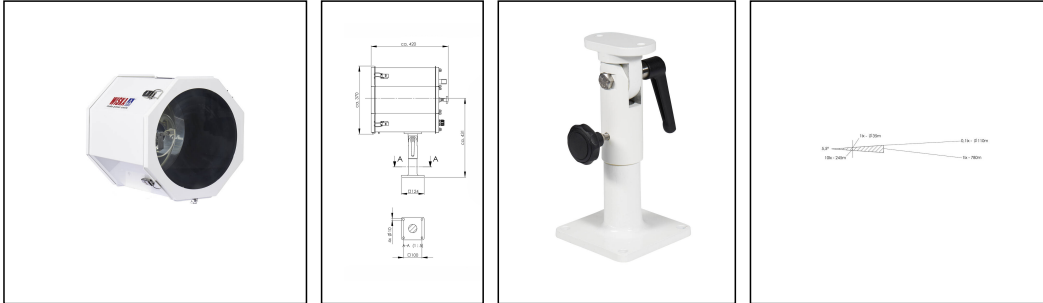

SW300A-650-X(230)-P02

Searchlight for halogen lamps Ø 300mm 500W 230V, aluminium reflector

Products may differ in size, colour and appearance to those shown. If you require further information or customisation, please contact us directly.

WISKA-Order no.	10021330
Type	SW300A-650-X(230)-P02
Material	Stainless steel
Colour	RAL 9016
Surface	Powder coated
Wattage	650 W
Voltage max. (V)	230 V
Type of Voltage	AC
Frequence	50/60 Hz
Protection class	IP56
Operational areas	Outdoor
Reflector	Aluminium
Focusing	fixed focus
Lightsource	Halogen lamp
Lightsource incl.	No
Light performance	immediately
Range (1 lux)	780 m
Light intensity mio/cd	0,6
Divergence	5,5°/10
Lampholder	GX 9,5
Number of lampholder	1 ST
Temp. range min	-25 °C
Temp. range max	45 °C
Type of cable gland	ESKVS 20
Material cable gland	Polyamide

Remarks:

SW300A: Searchlight for halogen-lamp 230V, IP56, aluminium parabolic mirror 300mm

650W

Voltage: 230V

P02: Deck, aluminium

Equipment:

- Toughened front glass
- Rubber sealing
- Quick fastening devices
- Connection cable 3m
- Anti dazzle screen