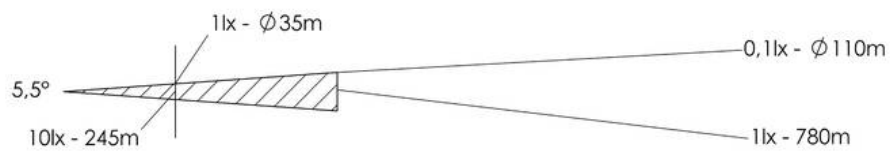

Your Contact:

WISKA Hoppmann GmbH

Kisdorfer Weg 28 · 24568 Kaltenkirchen · Germany

☎ +49-4191-508-0 · 📠 +49-4191-508-209

contact@wiska.de · www.wiska.com