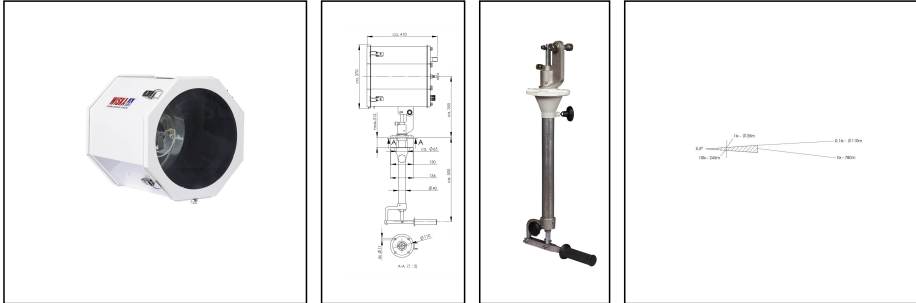

SW300A-650-X(230)-P09

Searchlight for halogen lamps Ø 300mm 500W 230V, aluminium reflector

Products may differ in size, colour and appearance to those shown. If you require further information or customisation, please contact us directly.

WISKA-Order no.	10021332
Type	SW300A-650-X(230)-P09
Material	Stainless steel
Colour	RAL 9016
Surface	Powder coated
Wattage	650 W
Voltage max. (V)	230 V
Type of Voltage	AC
Frequence	50/60 Hz
Protection class	IP56
Operational areas	Outdoor
Reflector	Aluminium
Focusing	fixed focus
Lightsource	Halogen lamp
Lightsource incl.	No
Light performance	immediately
Range (1 lux)	780 m
Light intensity mio/cd	0,6
Divergence	5,5°/10
Lampholder	GX 9,5
Number of lampholder	1 ST
Temp. range min	-25 °C
Temp. range max	45 °C
Type of cable gland	ESKVS 20
Material cable gland	Polyamide

Remarks:

SW300A: Searchlight for halogen lamp 230V, IP56, aluminium parabolic mirror 300mm

650W

Voltage: 230V

P09: Cabin Control

Equipment:

- Toughened front glass
- Rubber sealing
- Quick fastening devices
- Connection cable 3m
- Anti dazzle screen