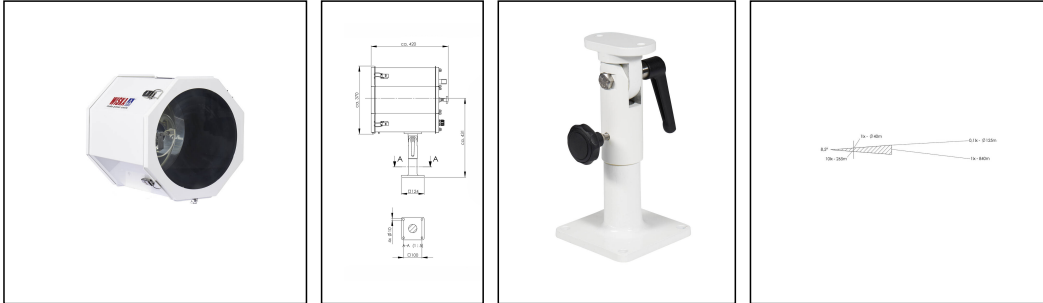

SW300A-1000-X(230)-P02

Searchlight for halogen lamps Ø 300mm 1000W 230V, aluminium reflector

Products may differ in size, colour and appearance to those shown. If you require further information or customisation, please contact us directly.

WISKA-Order no.	10021335
Type	SW300A-1000-X(230)-P02
Material	Stainless steel
Colour	RAL 9016
Surface	Powder coated
Wattage	1000 W
Voltage max. (V)	230 V
Type of Voltage	AC
Frequence	50/60 Hz
Protection class	IP56
Operational areas	Outdoor
Reflector	Aluminium
Focusing	fixed focus
Lightsource	Halogen lamp
Lightsource incl.	No
Light performance	immediately
Range (1 lux)	840 m
Light intensity mio/cd	0,7
Divergence	8,5°/10
Lampholder	GX 9,5
Number of lampholder	1 ST
Temp. range min	-25 °C
Temp. range max	45 °C
Type of cable gland	ESKVS 20
Material cable gland	Polyamide

Remarks:

SW300A: Searchlight for halogen lamp 230V, IP56, aluminium parabolic mirror 300mm
 1000W
 Voltage: 230V
 P02: Deck, aluminium

Equipment:

- Toughened front glass
- Rubber sealing
- Quick fastening devices
- Connection cable 3m
- Anti dazzle screen